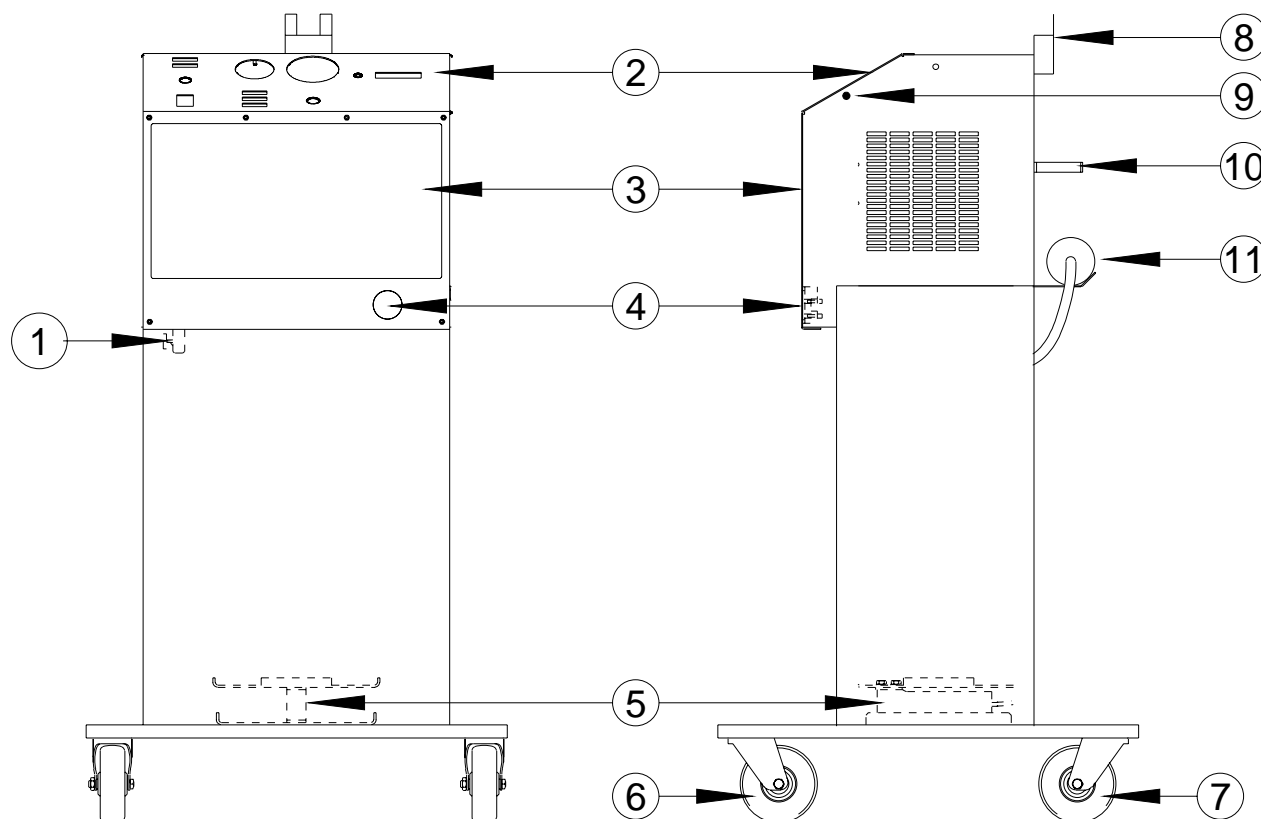

FULL VIEW (PROLINE-612 & PROLINE-634 SERIAL A & B)

ITEM	DESCRIPTION	PART NUMBER	ITEM	DESCRIPTION	PART NUMBER
1a	Valve, Oil Drain	13481	9	Plug, Contrast	13740107
1b	Valve, Oil Drain	13881*	10	Hanger (2)	21610023
2	Panel, Front	See Page 4-4	11a	Filter, Master	EAK0095C01AB
3a	Label, PROLINE-612	EAL0268L03A	11b	Strap, Velcro	0424080701
3b	Label, PROLINE-634	EAL0268L04A	NS	Cord, Power	62721
4	Indicator, Moisture	0316600102	NS	Cup, Oil Drain	1285
4a	Kit, Moisture Indicator O-Ring	EAK0016C00A	NS	Fitting, R-12 Recycle Port	115180
5	Load Cell	EAA0232L00A	NS	Fitting, R-134a Recycle Port	115280
6	Caster, w/brake	3645-0054-02	NS	Fitting, R-12 Charge Port	115480*
7	Caster, w/o brake	3654-0054-01	NS	Fitting, R-134a Charge Port	115380*
8	Bracket, Gauge Set	7012153701	NS	Fitting, Valve Core	0304090701