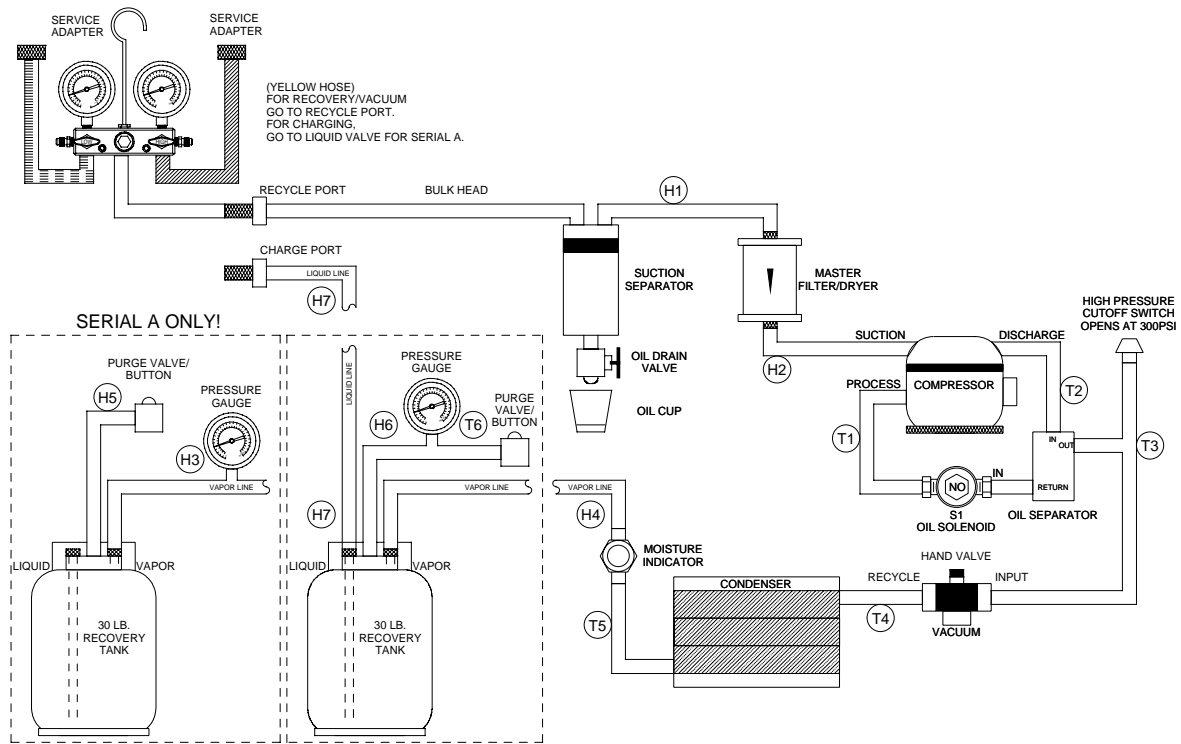

HOSES & TUBING

ITEM	DESCRIPTION	PART NUMBER	ITEM	DESCRIPTION	PART NUMBER
T1	Tube, Oil Return	EAH0018C06A	H1	Hose, BLUE Master Filter (input)	EAH0019C03A
T2	Tube, Discharge of Pump	EAH0018C03A	H2	Hose, BLUE Master Filter (output)	EAH0019C03A
T3	Tube, Oil Output	EAH0018C02A	H3	Hose, RED Pressure Gauge	3988030002
T4	Tube, Input of Condenser	EAH0018C05A	H4a	Hose, RED R-12 Moisture Indicator (output)	3988031601
T5	Tube, Output of Condenser	EAH0018C01A	H4b	Hose, RED R-134a Moisture Indicator (output)	3988031401
T6	Tube, Purge Valve	EAH0018C08A*	H5a	Hose, YELLOW R-12 Purge Valve	EAH0019C02A
NS	Hose, CLEAR 48" Vacuum (output)	06690229	H5b	Hose, YELLOW R-134a Purge Valve	EAH0019C01A
NS	Seal, R-12 Hose	4312500601	H6a	Hose, YELLOW R-12 Purge Valve	EAH0019C02B*
NS	Seal, R-134 Hose	4312500801	H6b	Hose, YELLOW R-134a Purge Valve	EAH0019C01B*
NS	O-Ring, Tube	0617020501	H7a	Hose, BLUE R-12 Tank	EAH0018C09A*
NS	Valve, R-12 Anti-Blow Back	4719-0055-01	H7b	Hose, BLUE R-134a Tank	EAH0018C11A*
NS	Valve, R-134a Anti-Blow Back	4719-0055-02	NS	Gasket, Copper Flare	0647029601