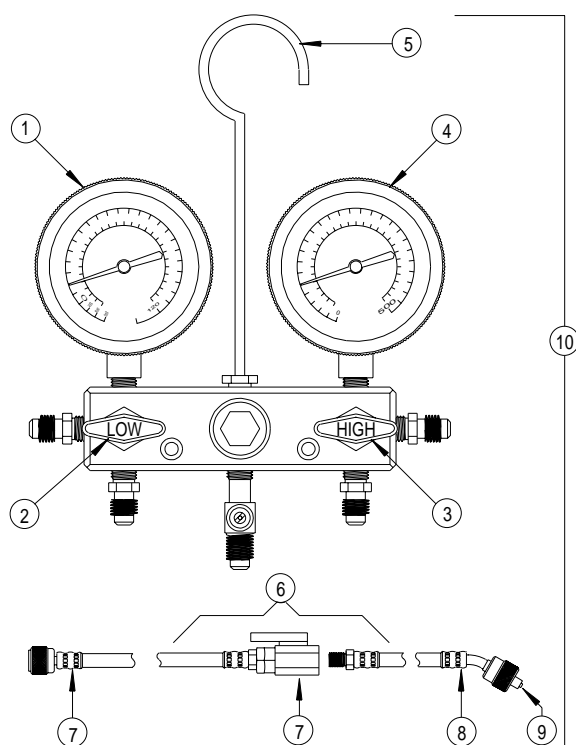

UNIWELD MANIFOLD GAUGE SET (ALL UNITS)

ITEM	DESCRIPTION	PART NUMBER FOR R-12	PART NUMBER FOR R-134a
1	Gauge, Low Side	EAH0013C03A	EAH0014C08A
a	Bezel	EAH0013C07A	EAH0013C07A
2a	Handle Assy., Low	EAH0013C04A	EAH0013C04A
2b	Seat Assy.	EAH0014C04A	EAH0014C04A
2c	Seal Kit	EAK0017C00A	EAK0017C00A
3a	Handle Assy., High	EAH0013C05A	EAH0013C05A
3b	Seat Assy.	EAH0014C04A	EAH0014C04A
3c	Seal Kit	EAK0017C00A	EAK0017C00A
4	Gauge, High Side	EAH0013C02A	EAH0014C07A
a	Bezel	EAH0013C07A	EAH0013C07A
5	Hook & Nut Assy.	EAH0013C01A	EAH0013C01A
6a	Hose Assy. with Valve, Blue	EAH0013C10B	-
6b	Hose Assy. with Valve, Red	EAH0013C08B	-
6c	Hose Assy. with Valve, Yellow	EAH0013C09B	EAH0014C09B
7a	Hose, 65" Blue, with Valve	EAH0013C06B	-
7b	Hose, 72" Blue	-	EAH0014C11A
7c	Hose, 65" Red, with Valve	EAH0013C16B	-
7d	Hose, 72" Red	-	EAH0014C10A
7e	Hose, 65" Yellow, with Valve	EAH0013C15B	-
8a	Hose, 6" Blue	EAH0013C14B	-
8b	Hose, 6" Red	EAH0013C12B	-
8c	Hose, 6" Yellow	EAH0013C13B	EAH0014C05B
9	Kit, Hose Repair	EAK0053C01AB	EAK0053C02AB
10	Gauge Set W/Hoses	EAH0013C00A	EAH0014C01A