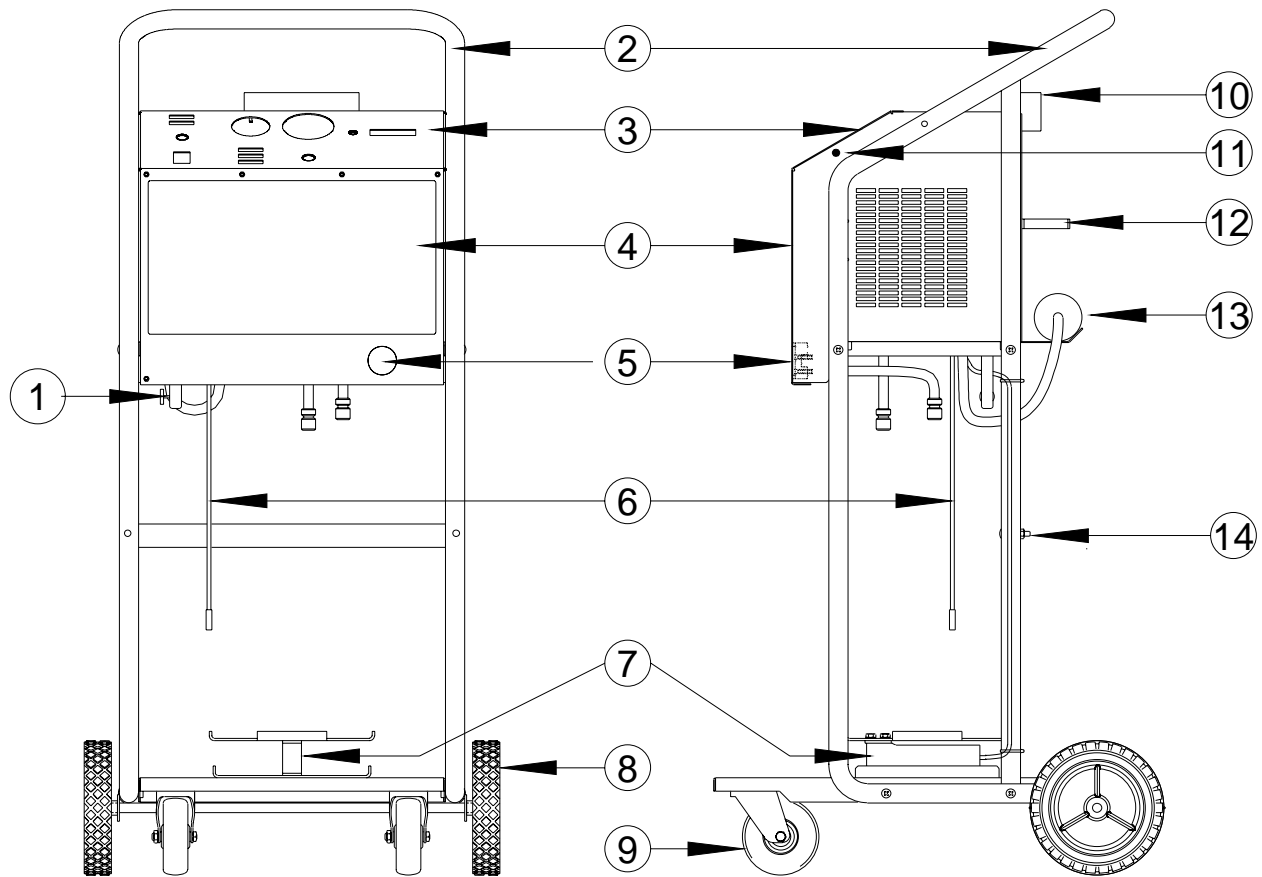

Serial # Location - Back side in front of scale assembly.

Example:

NS: NOT SHOWN IN PICTORIAL

Most parts are the same between the Serial A, B, and C units. Items with an * next to the part number is for Serial B only. Items with an ** next to the part number are Serial C only. All other items are shared among units.

FULL VIEW (ECO-12 & ECO-134 SERIAL A, B, & C)

ITEM	DESCRIPTION	PART NUMBER	ITEM	DESCRIPTION	PART NUMBER
1a	Valve, Oil Drain	13481	9	Caster, w/o Brake	3645005601
1b	Valve, Oil Drain	13881*	10	Bracket, Gauge Set	7012153701
2a	Cart (Frame Assy.)	EASC076C08A	11	Plug, Contrast	13740107
2b	Cart (Frame Assy.)	EASC110L00A**	12	Hanger (2)	21610023
3	Panel, Front	See Page 4-4	13a	Filter, Master	EAK0095C01A B
4a	Label, ECO-12 (Sun)	EAL0240C00A	13b	Strap, Velcro	0424080701
4b	Label, ECO-12 (Snap-on)	EAL0242C00A	14	Brace, Tank	EASC076C10A
4c	Label, ECO-134 (Sun)	EAL0241C00A	NS	Cord, Power	62721
4d	Label, ECO-134 (Snap-on)	EAL0243C00A	NS	Cup, Oil Drain	1285
5	Indicator, Moisture	0316600102	NS	Fitting, R-12 Recycle Port	115180
5a	Kit, Moisture Indicator O-Ring	EAK0016C00A	NS	Fitting, R-134a Recycle Port	115280
6	Gauge, Digital Temp.	81120	NS	Fitting, R-12 Charge Port	115480*
7	Load Cell	EAA0232L00A	NS	Fitting, R-134a Charge Port	115380*
8a	Wheel, 7"	89739	NS	Fitting, Valve Core	0304090701
8b	Nut, Hub	8171391	NS	Tray, Plastic	EAC0046L00A*

PANEL VIEW (ALL UNITS)

ITEM	DESCRIPTION	PART NUMBER	ITEM	DESCRIPTION	PART NUMBER
1	Lamp, Green Neon	25730	5b	Label, R-134a	EAL0245C00A
2	Gauge, Digital Temp.	81120	6	Valve, Purge Button	13281
3	Gauge, Pressure	81220	7	Lamp, Blue Neon	25830
3a	Fitting, Elbow	0647030001	8	Lamp, Red Neon	25630
3b	Fitting, Threaded	0647020601	9	Switch, Compressor	0764023801
3c	Fitting, Tee	0647020901*	10	Valve, 3-Way Hand	13381
3d	Lens	81112	10a	Fitting, Threaded	0647020601
4a	Board, Controller	EAP0130C00A	10b	Fitting, Nylon Elbow	06470108
4b	Board, Controller**	EAP0172L00B	10c	Tubing	06690229
5a	Label, R-12	EAL0244C00A			