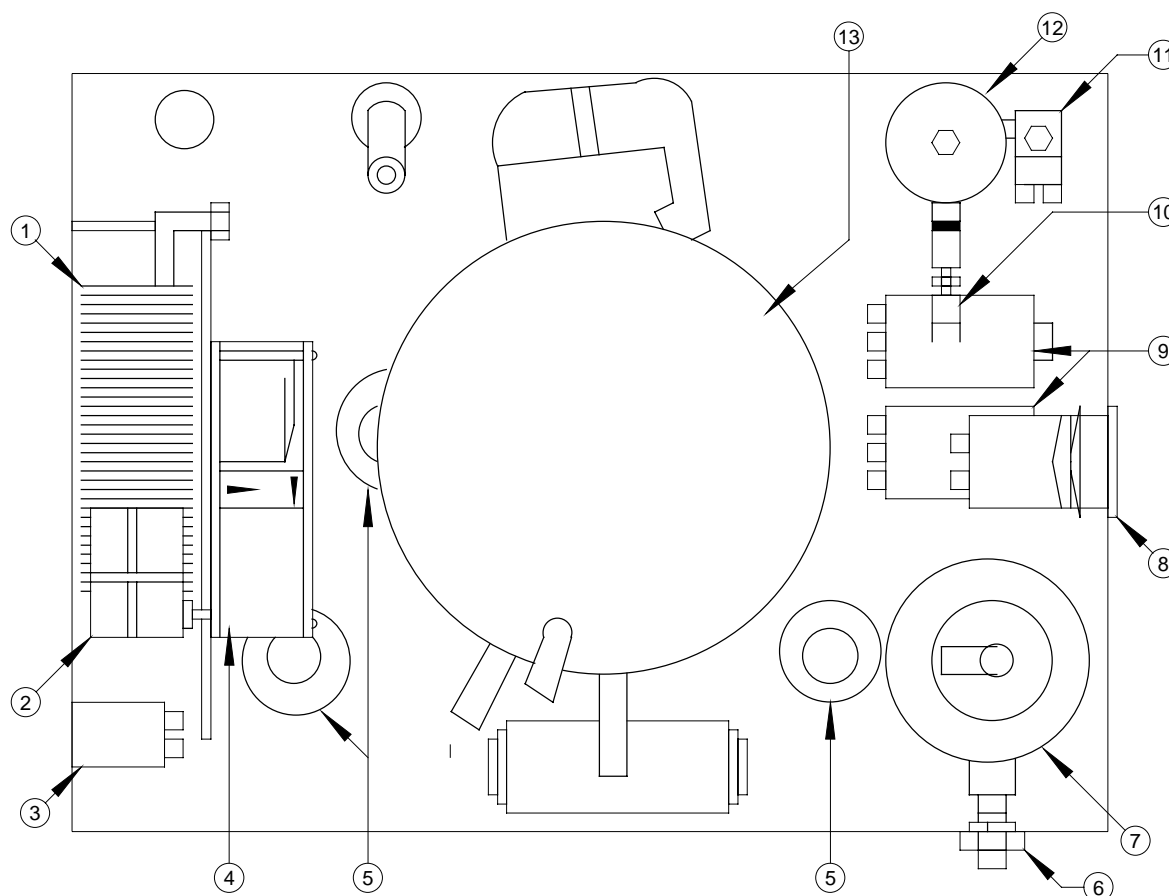

COMPRESSOR COMPARTMENT (SERIAL A ONLY)

ITEM	DESCRIPTION	PART NUMBER	ITEM	DESCRIPTION	PART NUMBER
1	Condenser	0111070501	8	Meter, AC Hour	12184
2a	Transformer	EAW0153C00A	9	Relay, 110 volt	0783036201
2b	AC Outlet	222238	10	Switch, High Pressure	0549003602
3	Relay, 12 volt	07830335	11	Solenoid, NO	24737
4	Fan, Cooling	05870504	12	Separator, Oil	0111090701
5	Grommet	05010055	12a	Fitting, Threaded	0647020601
6a	Fitting, R-12	115180	12b	Fitting, Nipple 1/8"	0647019201
6b	Fitting, R-134a	115280	12c	Fitting, Tee	0647020801
6c	Fitting, Valve Core	0304090701	13	Compressor Assy.	EAA0154C41A
7	Separator, Suction	1385	13a	Klixon	0303010908