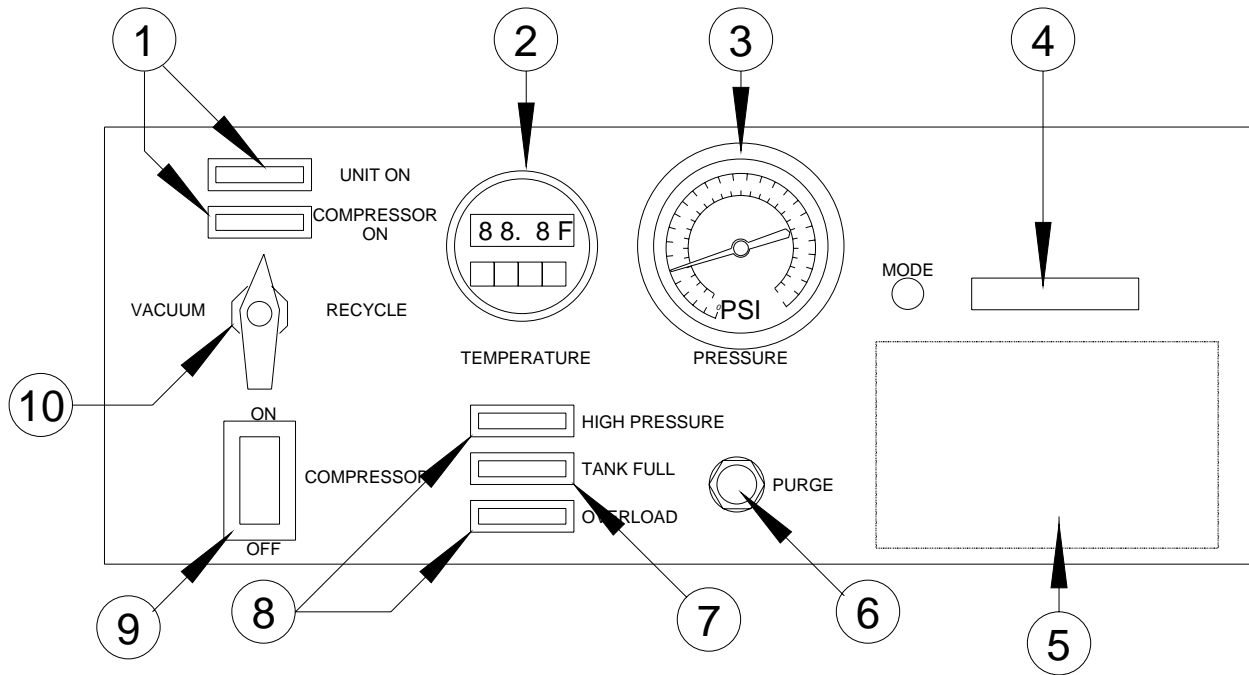

Serial # Location - Back side in front of scale assembly.

Example:

NS: NOT SHOWN IN PICTORIAL

Most parts are the same between the Serial A, B, and C units. Items with an * next to the part number is for Serial B only. Items with an ** next to the part number are Serial C only. All other items are shared among units.

FULL VIEW (ECO-12 & ECO-134 SERIAL A, B, & C)

ITEM	DESCRIPTION	PART NUMBER	ITEM	DESCRIPTION	PART NUMBER
1a	Valve, Oil Drain	13481	9	Caster, w/o Brake	3645005601
1b	Valve, Oil Drain	13881*	10	Bracket, Gauge Set	7012153701
2a	Cart (Frame Assy.)	EASC076C08A	11	Plug, Contrast	13740107
2b	Cart (Frame Assy.)	EASC110L00A**	12	Hanger (2)	21610023
3	Panel, Front	See Page 4-4	13a	Filter, Master	EAK0095C01A B
4a	Label, ECO-12 (Sun)	EAL0240C00A	13b	Strap, Velcro	0424080701
4b	Label, ECO-12 (Snap-on)	EAL0242C00A	14	Brace, Tank	EASC076C10A
4c	Label, ECO-134 (Sun)	EAL0241C00A	NS	Cord, Power	62721
4d	Label, ECO-134 (Snap-on)	EAL0243C00A	NS	Cup, Oil Drain	1285
5	Indicator, Moisture	0316600102	NS	Fitting, R-12 Recycle Port	115180
5a	Kit, Moisture Indicator O-Ring	EAK0016C00A	NS	Fitting, R-134a Recycle Port	115280
6	Gauge, Digital Temp.	81120	NS	Fitting, R-12 Charge Port	115480*
7	Load Cell	EAA0232L00A	NS	Fitting, R-134a Charge Port	115380*
8a	Wheel, 7"	89739	NS	Fitting, Valve Core	0304090701
8b	Nut, Hub	8171391	NS	Tray, Plastic	EAC0046L00A*

PANEL VIEW (ALL UNITS)

ITEM	DESCRIPTION	PART NUMBER	ITEM	DESCRIPTION	PART NUMBER
1	Lamp, Green Neon	25730	5b	Label, R-134a	EAL0245C00A
2	Gauge, Digital Temp.	81120	6	Valve, Purge Button	13281
3	Gauge, Pressure	81220	7	Lamp, Blue Neon	25830
3a	Fitting, Elbow	0647030001	8	Lamp, Red Neon	25630
3b	Fitting, Threaded	0647020601	9	Switch, Compressor	0764023801
3c	Fitting, Tee	0647020901*	10	Valve, 3-Way Hand	13381
3d	Lens	81112	10a	Fitting, Threaded	0647020601
4a	Board, Controller	EAP0130C00A	10b	Fitting, Nylon Elbow	06470108
4b	Board, Controller**	EAP0172L00B	10c	Tubing	06690229
5a	Label, R-12	EAL0244C00A			