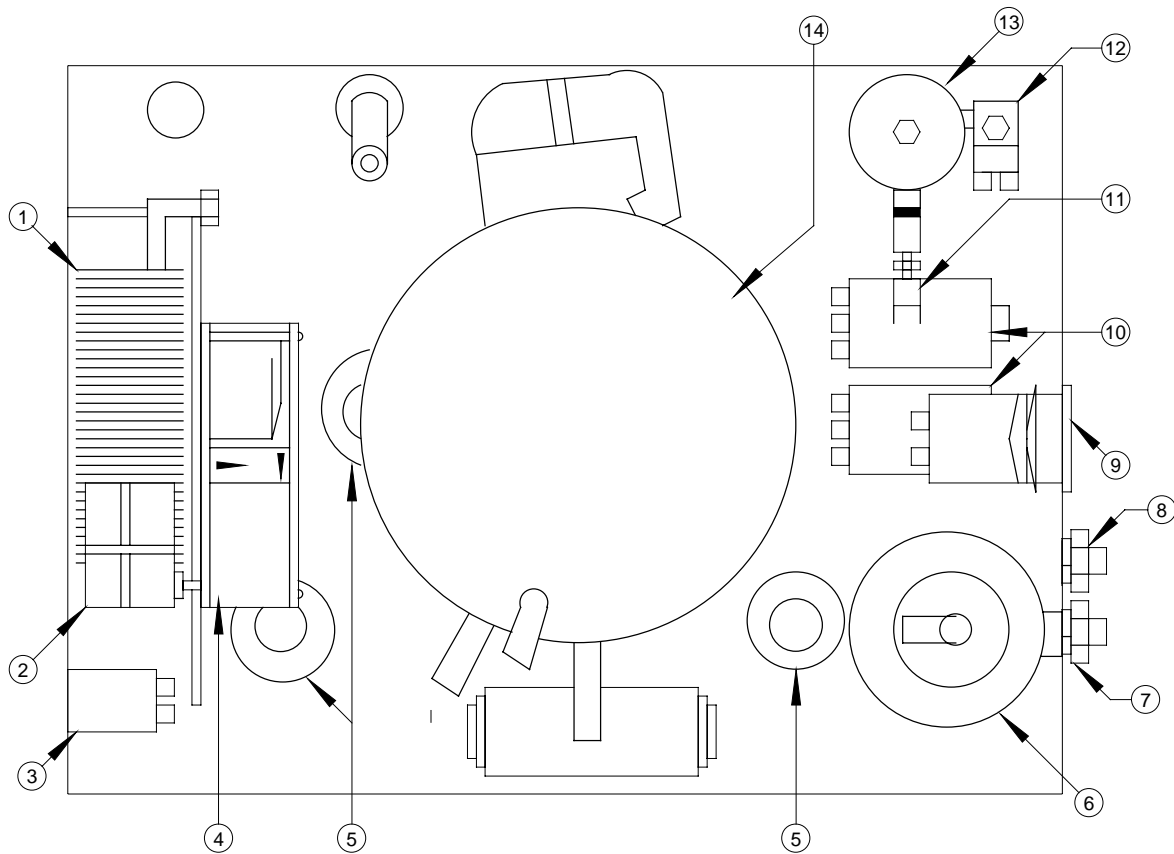

COMPRESSOR COMPARTMENT (SERIAL B AND C)

ITEM	DESCRIPTION	PART NUMBER	ITEM	DESCRIPTION	PART NUMBER
1	Condenser	0111070501	8c	Fitting, Valve Core	0304090701
2a	Transformer	EAW0153C00A	9	Meter, AC Hour	12184
2b	AC Outlet	222238	10	Relay, 110 volt	0783036201
3	Relay, 12 volt	07830335	11	Switch, High Pressure	0549003602
4	Fan, Cooling	05870504	12	Solenoid, NO	24737
5	Grommet	05010055	13a	Separator, Oil	0111090701
6	Separator, Suction	1485*	13b	Fitting, Threaded	0647020601
7a	Fitting, R-12	115180	13c	Fitting, Nipple 1/8"	0647019201
7b	Fitting, R-134a	115280	13d	Fitting, Tee	0647020801
7c	Fitting, Valve Core	0304090701	14	Compressor Assy.	EAA0154C41A
8a	Fitting, R-12 Charge	115480*	14a	Klixon	0303010908
8b	Fitting, R-134a Charge	115380*