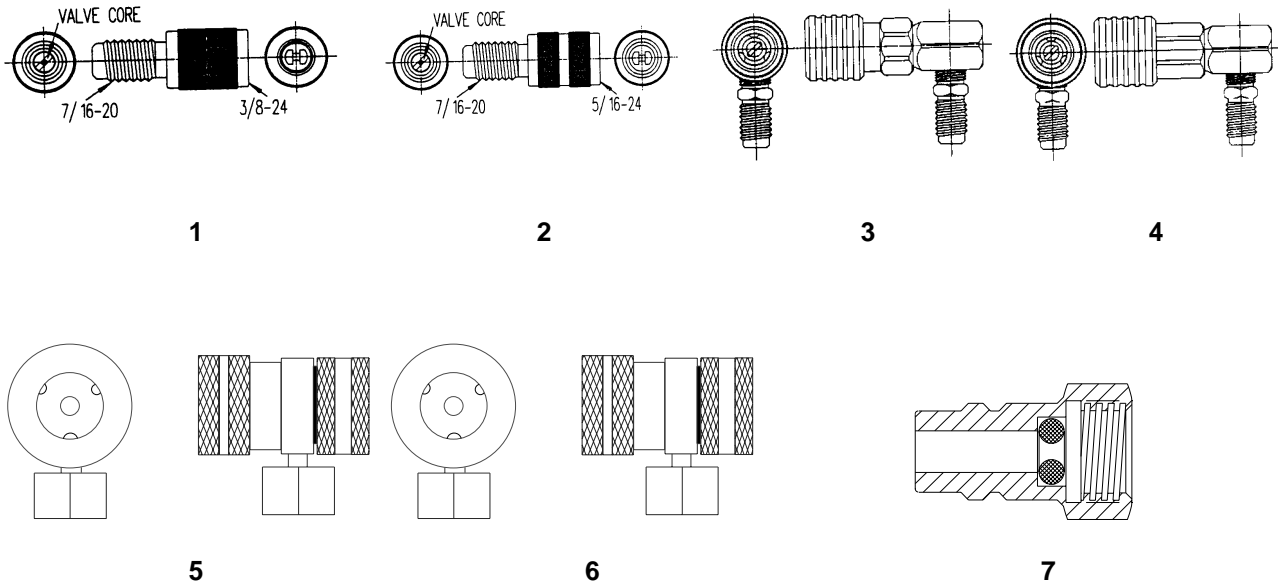

ACCESSORIES (ALL UNITS)

ITEM	DESCRIPTION	PART NUMBER	ITEM	DESCRIPTION	PART NUMBER
1	GM Adapter	0647-0196-01	6a	R-134a Adapter, Low	0647-0287-08
2	Ford Adapter	0647-0200-01	6b	O-Ring Kit, R-134a Adapters	EAK0027C00AS
3	Large GM Adapter	0647-0199-01	7	Adapter, R-134a Tank	115080
4	GM/Ford	0647-0197-01	7a	O-ring	0617021201
5a	R-134a Adapter, High	0647-0287-07	NS	Video, SUN	SS1451VHS
5b	O-Ring Kit, R-134a Adapters	EAK0027C00AS	NS	Video, Snap-on	SS1450VHS