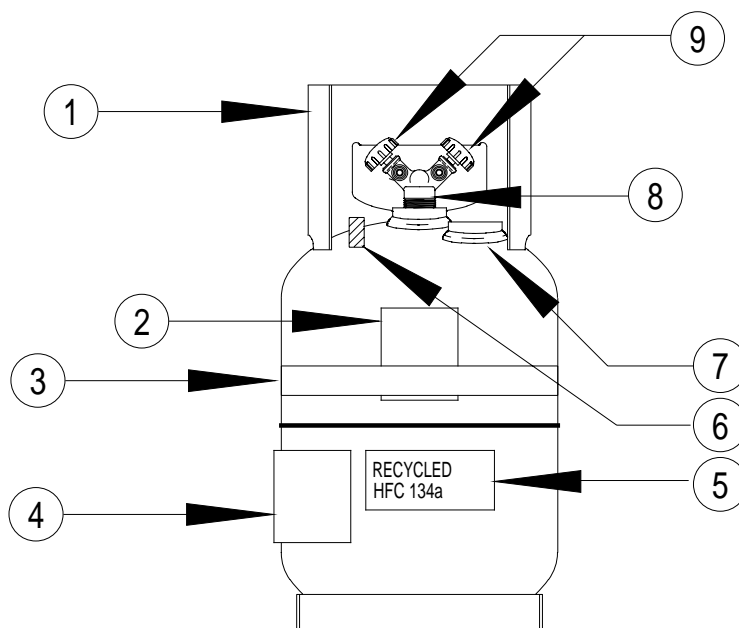

RECOVERY TANK ASSEMBLY (ALL UNITS)

ITEM	DESCRIPTION	PART NUMBER	ITEM	DESCRIPTION	PART NUMBER
1a	Tank, R-12 Recovery	EAA0157C00A	5a	Label, Recycled R-134a	EAL0138C00A
1b	Tank, R-134a Recovery	EAA0158C00A	5b	Label, Recycled R-12	EAL0137C00A
2	Label, Tank Use	EAL0036C00A	6	Valve, Purge	Not Available
3	Strap, Elastic	EAA0157C01A	7	Plug, Tank	Not Available
4	Label, Valve	EAL0037C00A	8	Valve, Tank	Not Available
			9	Knobs, Tank Valve	Not Available

NOTE: NEW TANKS (1999) WILL NOT HAVE PLUG (ITEM #7).