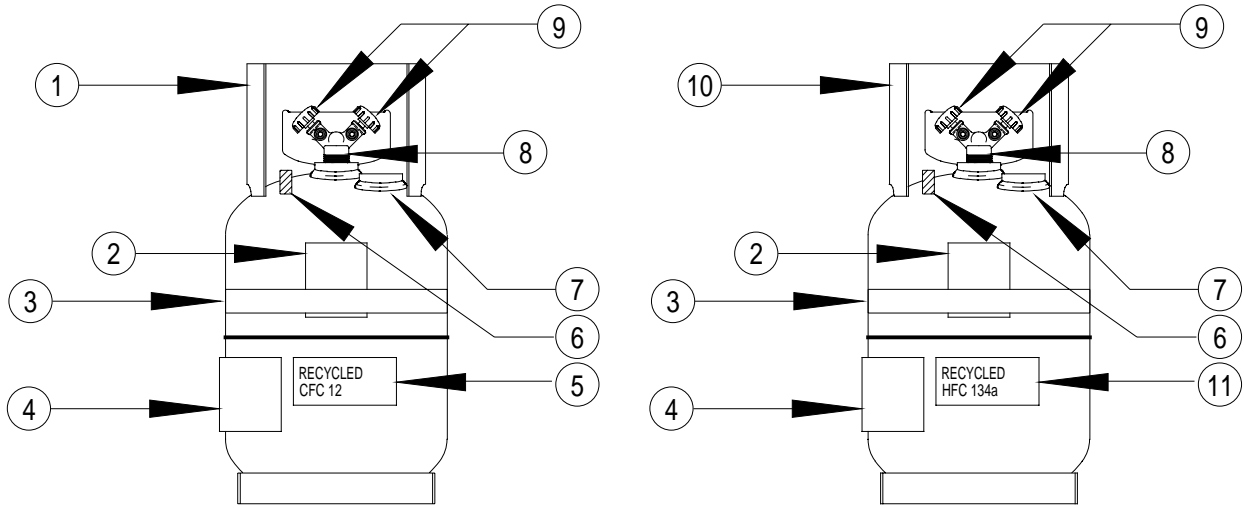

RECOVERY TANK ASSEMBLIES (DUAL-3412 & PROLINE-600)

ITEM	DESCRIPTION	PART NUMBER	ITEM	DESCRIPTION	PART NUMBER
1	Tank, R-12 Recovery	EAA0157C00A	7	Plug, Tank	Not Available
2	Label, Tank Use	EAL0036C00A	8	Valve, Tank	Not Available
3	Strap, Elastic	EAA0157C01A	9	Knobs, Tank Valve	Not Available
4	Label, Valve	EAL0037C00A	10	Tank, R-134a Recovery	EAA0158C00A
5	Label, Recycled R-12	EAL0137C00A	11	Label, Recycled R-134a	EAL0138C00A
6	Valve, Purge	Not Available			

NOTE: NEW TANKS (1999) WILL NOT HAVE PLUG (ITEM #7).