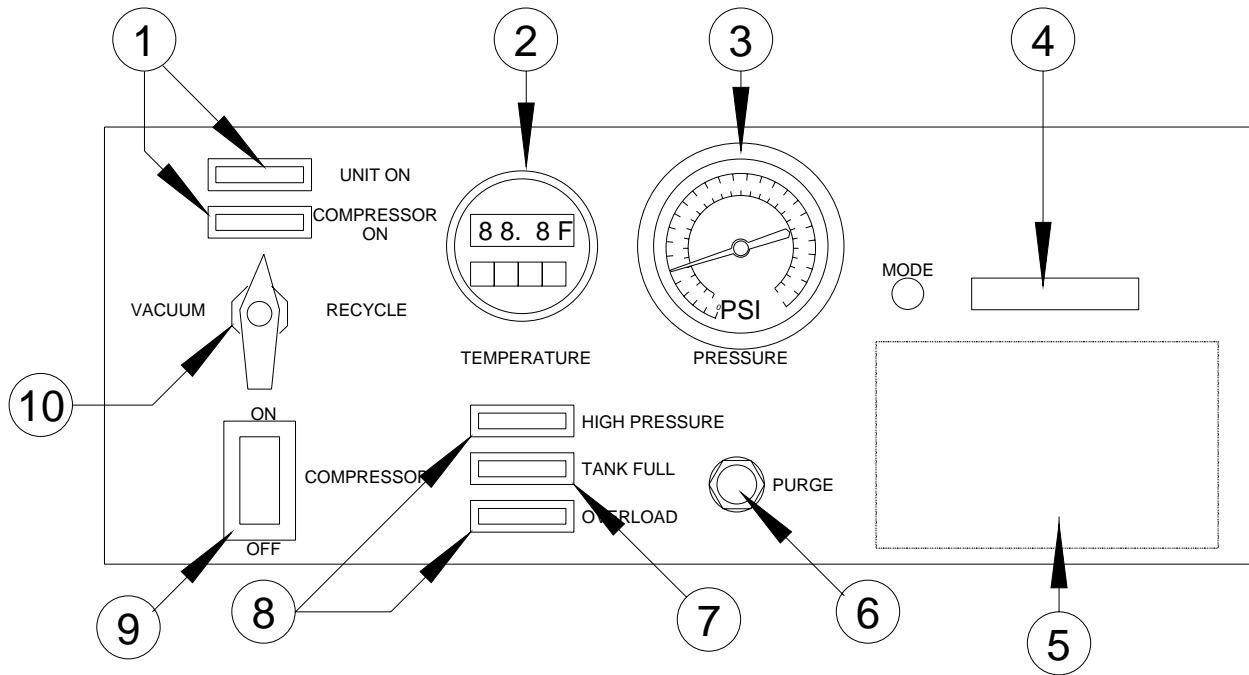

FULL VIEW (DUAL-3412)

ITEM	DESCRIPTION	PART NUMBER	ITEM	DESCRIPTION	PART NUMBER
1	Panel, Front	See Page 4-4	15a	Kit, R-12 Master Filter	EAK0095C01AB
2a	Cord, AC Power	63319	15b	Strap, Velcro	0424080701
2b	Grommet, AC (3)	20350008	16a	Indicator, Moisture	0316600102
3	Valve, Oil Drain (2)	13581	16b	Kit, Moisture Indicator O-Ring	EAK0016C00A
4	Kit, R-134a Master Filter	EAK0095C02AB	17a	Label, DUAL-3412 (Sun)(2)	EAL0268L05A
4b	Strap, Velcro (2)	0424080701	17b	Label, DUAL-3412 (Snap-on)(2)	EAL0268L06A
5	Label, Warning (2)	EAL0237C00A	18a	Fitting, Service Port for R-12 Recycle	115180
6	Label, Service Repair	EAL0264C00A	18b	Fitting, Service Port for R-12 Charge	115380
7	Caster w/brake (2)	3645005402	18c	Fitting, Service Port for R-134a Recycle	115280
8	Caster w/o brake (2)	3645005401	18d	Fitting, Service Port for R-134a Charge	115480
9	Load Cell (2)	EAA0232L00A	19	Meter, AC Hour	12184
10	Latch, Magnetic (2)	5666004801	20	Bracket, Gauge Set (2)	EASB086C06A
11	Bracket, Hose (2)	7012136903	NS	Cup, Oil Drain (2)	1285
12	Door, Tank	EASB087C02A	NS	Fitting, Valve Core	0304090701
13	Envelope, Manual	4211000101	NS	Tray	EAC0031C00A
14	Gauge, Digital Temp.	81120			

PANEL VIEW (DUAL-3412 & PROLINE-600)

ITEM	DESCRIPTION	PART NUMBER	ITEM	DESCRIPTION	PART NUMBER
1	Lamp, Green Neon	25730	6	Valve, Purge Button	13281
2	Gauge, Digital Temp.	81120	7	Lamp, Blue Neon	25830
3	Gauge, Pressure	81220	8	Lamp, Red Neon	25630
3a	Fitting, Elbow	0647030001	9	Switch, Compressor	0764023801
3b	Fitting, Threaded	0647020601	10	Valve, 3-Way Hand	13381
4a	Board, Controller	EAP0130C10A	10a	Fitting, Threaded	0647020601
4b	Board, Controller	EAP0172L00B**	10b	Fitting, Nylon Elbow	06470108
5a	Label, R-12	EAL0244C00A	10c	Tubing	06690229
5b	Label, R-134a	EAL0245C00A			