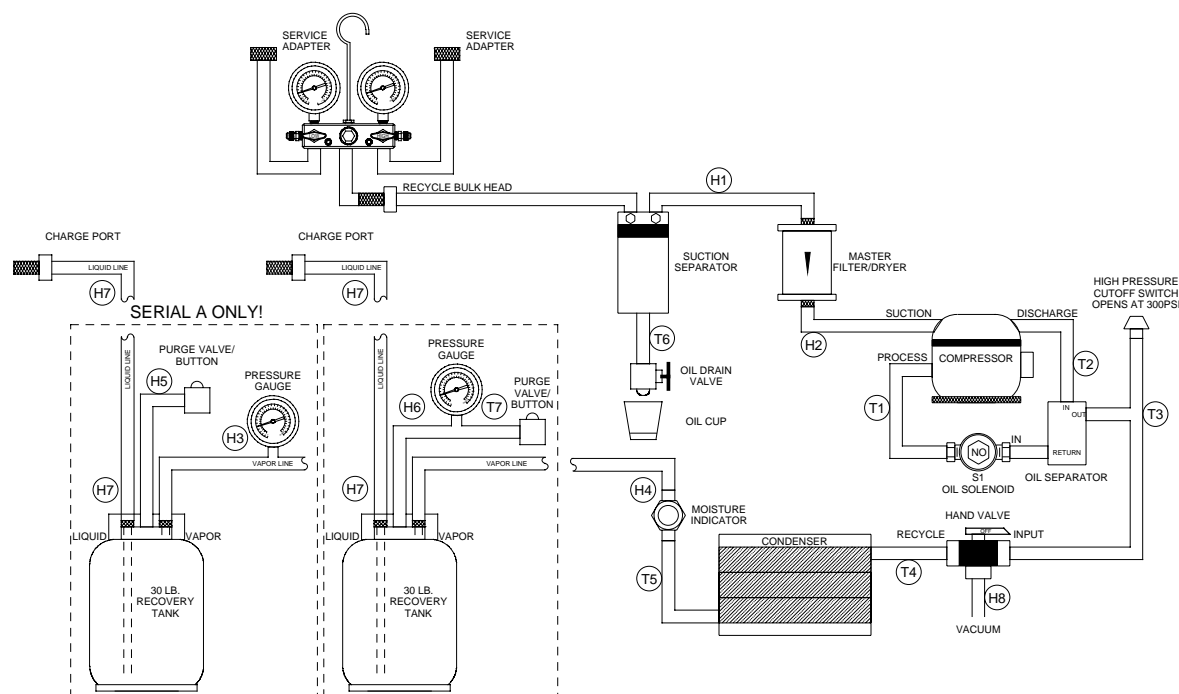

RECOVERY TANK ASSEMBLIES (DUAL-3412 & PROLINE-600)

ITEM	DESCRIPTION	PART NUMBER	ITEM	DESCRIPTION	PART NUMBER
1	Tank, R-12 Recovery	EAA0157C00A	7	Plug, Tank	Not Available
2	Label, Tank Use	EAL0036C00A	8	Valve, Tank	Not Available
3	Strap, Elastic	EAA0157C01A	9	Knobs, Tank Valve	Not Available
4	Label, Valve	EAL0037C00A	10	Tank, R-134a Recovery	EAA0158C00A
5	Label, Recycled R-12	EAL0137C00A	11	Label, Recycled R-134a	EAL0138C00A
6	Valve, Purge	Not Available			

NOTE: NEW TANKS (1999) WILL NOT HAVE PLUG (ITEM #7).

R-12 SIDE HOSES & TUBING (DUAL-3412 & PROLINE-600)

ITEM	DESCRIPTION	PART NUMBER	ITEM	DESCRIPTION	PART NUMBER
T1	Tube, Oil Return	EAH0018C06A	H1	Hose, BLUE Master Filter (input)	EAH0022L07A
T2	Tube, Discharge of Pump	EAH0018C03A	H2	Hose, BLUE Master Filter (output)	EAH0022L05A
T3	Tube, Oil Output	EAH0018C02A	H3	Hose, RED Pressure Gauge	3988030002
T4	Tube, Input of Condenser	EAH0018C05A	H4	Hose, RED Moisture Indicator (output)	EAH0022L01A
T5	Tube, Output of Condenser	EAH0018C01A	H5	Hose, YELLOW Purge Valve	EAH0022L03A
T6	Tube, Oil Drain	EAH0018C07A	H6	Hose, YELLOW Purge Valve	EAH0019C02B
T7	Tube, Purge Valve	EAH0018C08A	H7	Hose, BLUE Charge	EAH0022L09A
NS	Gasket, Copper Flare (Crush Washer)	0647029601	H8	Hose, CLEAR 48" Vacuum (output)	06690229
NS	O-Ring, Tube	0617020501	NS	Seal, R-12 Hose	4312500601
NS	Valve, R-12 Anti-Blow Back	4719-0055-01			