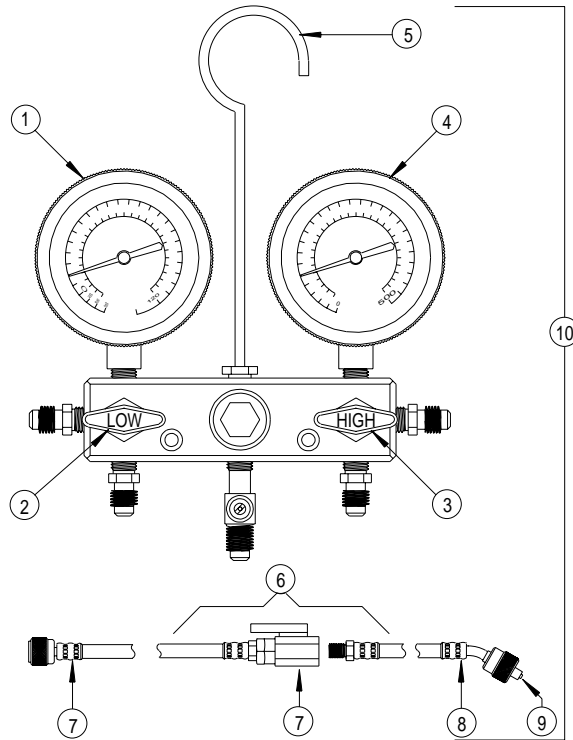

UNIWELD MANIFOLD GAUGE SET (DUAL-3412 & PROLINE-600)

ITEM	DESCRIPTION	PART NUMBER FOR R-12	PART NUMBER FOR R-134a
1	Gauge, Low Side	EAH0013C03A	EAH0014C08A
a	Bezel	EAH0013C07A	EAH0013C07A
2a	Handle Assy., Low	EAH0013C04A	EAH0013C04A
2b	Seat Assy.	EAH0014C04A	EAH0014C04A
2c	Seal Kit	EAK0017C00A	EAK0017C00A
3a	Handle Assy., High	EAH0013C05A	EAH0013C05A
3b	Seat Assy.	EAH0014C04A	EAH0014C04A
3c	Seal Kit	EAK0017C00A	EAK0017C00A
4	Gauge, High Side	EAH0013C02A	EAH0014C07A
a	Bezel	EAH0013C07A	EAH0013C07A
5	Hook & Nut Assy.	EAH0013C01A	EAH0013C01A
6a	Hose Assy. with Valve, Blue	EAH0013C10B	-
6b	Hose Assy. with Valve, Red	EAH0013C08B	-
6c	Hose Assy. with Valve, Yellow	EAH0013C09B	EAH0014C09B
7a	Hose, 65" Blue, with Valve	EAH0013C06B	-
7b	Hose, 72" Blue	-	EAH0014C11A
7c	Hose, 65" Red, with Valve	EAH0013C16B	-
7d	Hose, 72" Red	-	EAH0014C10A
7e	Hose, 65" Yellow, with Valve	EAH0013C15B	-
8a	Hose, 6" Blue	EAH0013C14B	-
8b	Hose, 6" Red	EAH0013C12B	-
8c	Hose, 6" Yellow	EAH0013C13B	EAH0014C05B
9	Kit, Hose Repair	EAK0053C01AB	EAK0053C02AB
10	Gauge Set W/Hoses	EAH0013C00A	EAH0014C01A