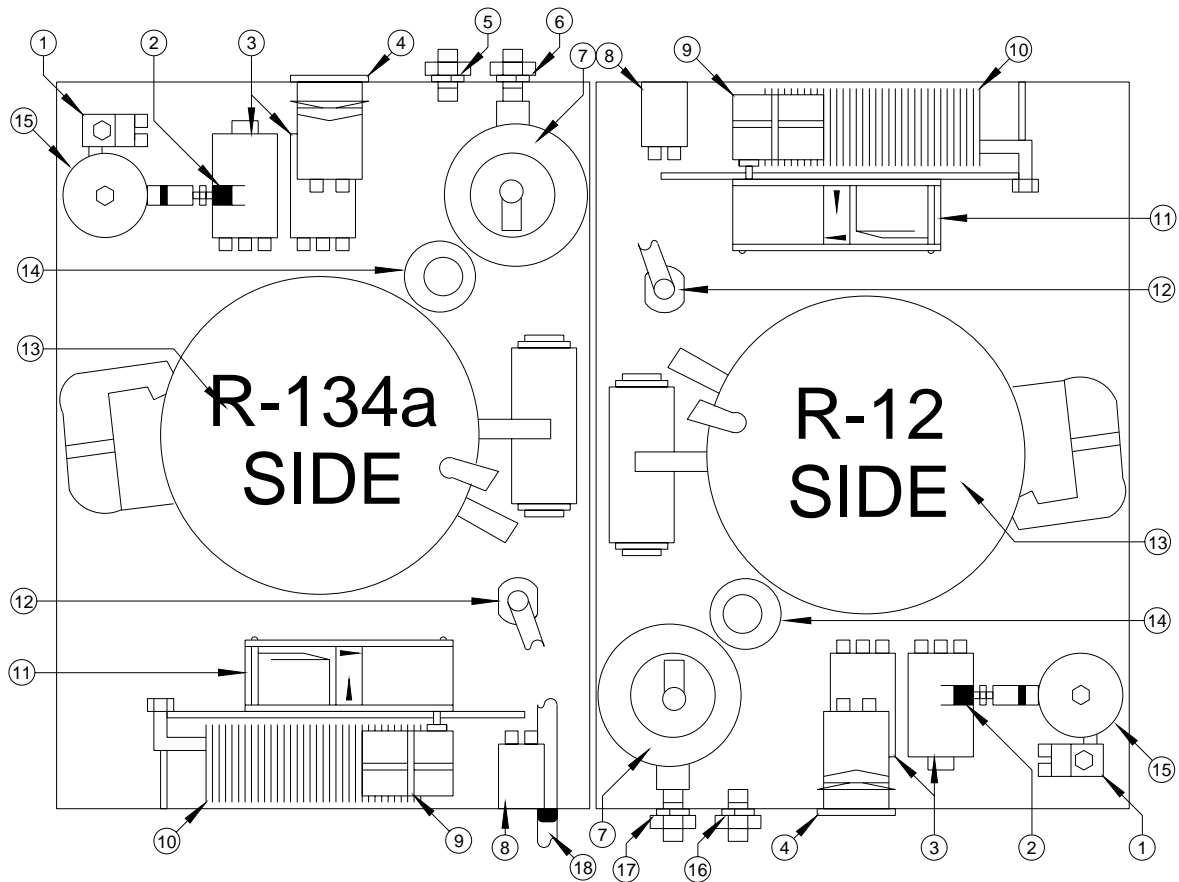

COMPRESSOR COMPARTMENT (DUAL-3412 & PROLINE-600)

ITEM	DESCRIPTION	PART NUMBER	ITEM	DESCRIPTION	PART NUMBER
1	Solenoid, NO	24737	12a	Cord, AC Power	63319
2	Switch, High Pressure	0549003602	12b	Grommet, AC	20350008
3	Relay, 110 volt	0783036201	13	Compressor Assy.	EAA0154C41A
4	Meter, AC Hour	12184	13a	Klixon	0303010908
5a	Fitting, R-134 Charge	115380	14	Grommet	05010055
5b	Fitting, Valve Core	0304090701	15	Separator, Oil	0111090701
6a	Fitting, R-134 Recycle	115280	15a	Fitting, Threaded	0647020601
6b	Fitting, Valve Core	0304090701	15b	Fitting, Nipple 1/8"	0647019201
7	Separator, Suction	1385	15c	Fitting, Tee	0647020801
8	Relay, 12 volt	07830335	16a	Fitting, R-12 Charge	115480
9a	Transformer	EAW0153C00A	16b	Fitting, Valve Core	0304090701
9b	AC Outlet	222238	17a	Fitting, R-12 Recycle	115180
10	Condenser	0111070501	17b	Fitting, Valve Core	0304090701
11	Fan, Cooling	05870504	18a	Cord, AC Power	63319
			18b	Grommet, AC	20350008