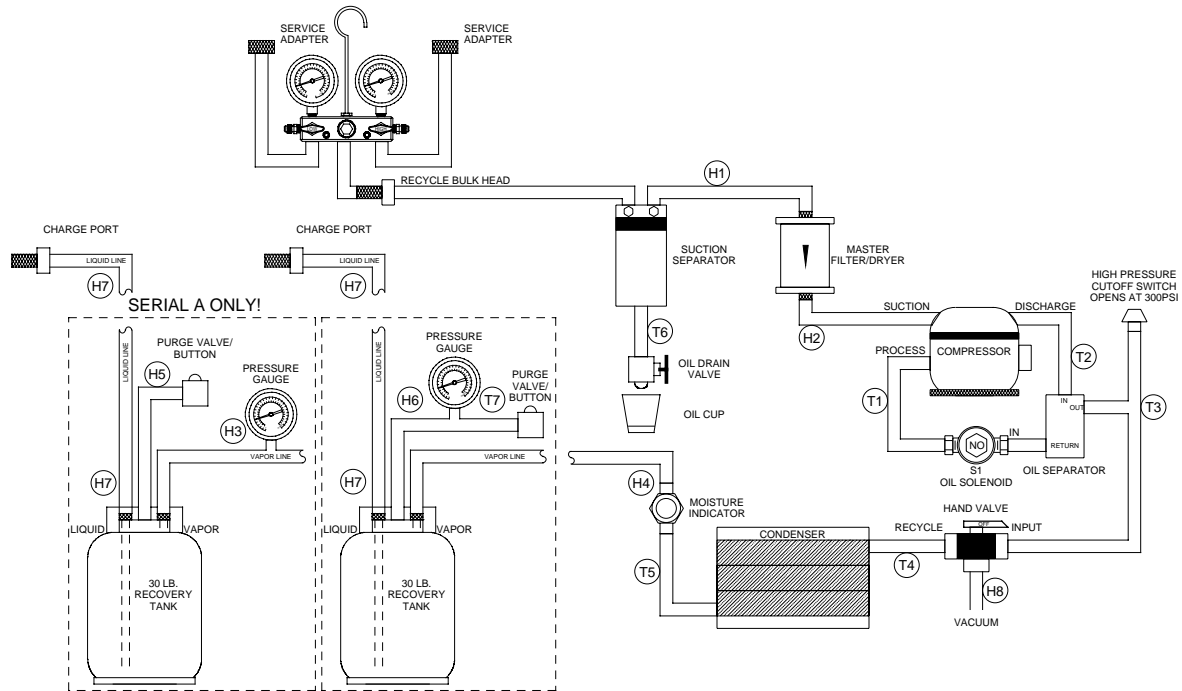

R-134A SIDE HOSES & TUBING (DUAL-3412 & PROLINE-600)

ITEM	DESCRIPTION	PART NUMBER	ITEM	DESCRIPTION	PART NUMBER
T1	Tube, Oil Return	EAH0018C06A	H1	Hose, BLUE Master Filter (input)	EAH0022L08A
T2	Tube, Discharge of Pump	EAH0018C03A	H2	Hose, BLUE Master Filter (output)	EAH0022L06A
T3	Tube, Oil Output	EAH0018C02A	H3	Hose, RED Pressure Gauge	3988030002
T4	Tube, Input of Condenser	EAH0018C05A	H4	Hose, RED Moisture Indicator (output)	EAH0022L02A
T5	Tube, Output of Condenser	EAH0018C01A	H5	Hose, YELLOW Purge Valve	EAH0022L04A
T6	Tube, Oil Drain	EAH0018C07A	H6	Hose, YELLOW Purge Valve	EAH0019C01B
T7	Tube, Purge Valve	EAH0018C08A	H7	Hose, BLUE Charge	EAH0022L10A
NS	Seal, R-134 Hose	4312500801	H8	Hose, CLEAR 48" Vacuum (output)	06690229
NS	O-Ring, Tube	0617020501	NS	Gasket, Copper Flare (Crush Washer)	0647029601
NS	Valve, R-134a Anti-Blow Back	4719-0055-02