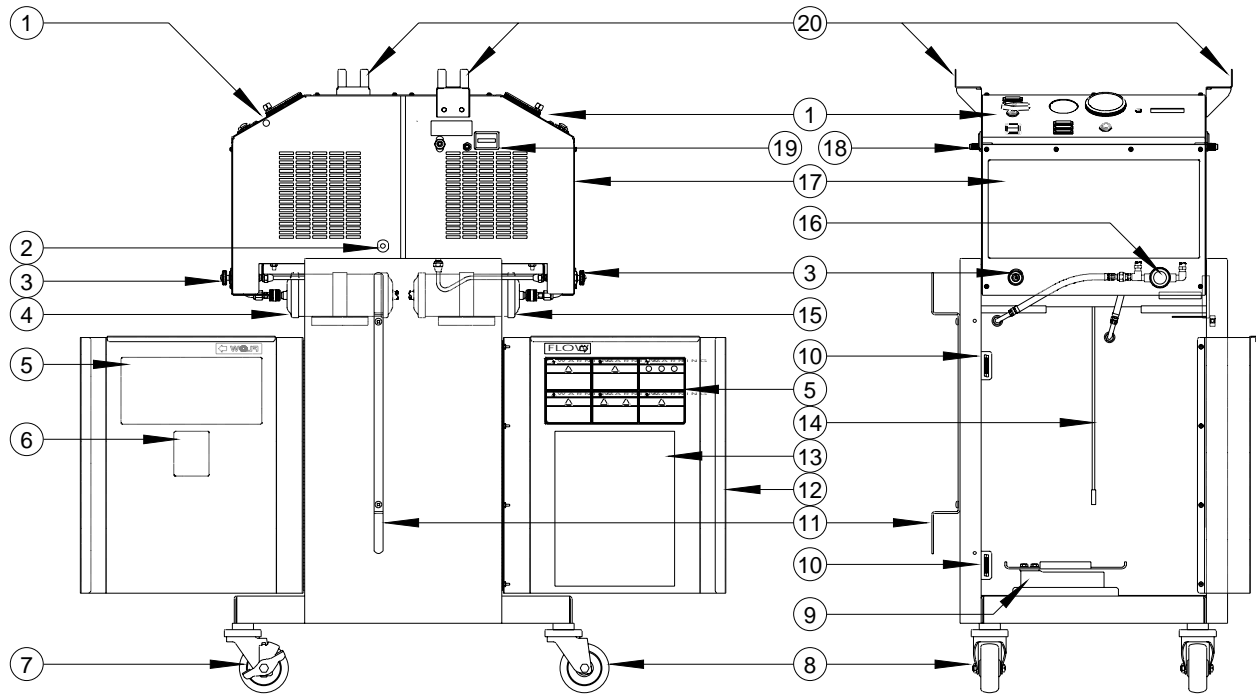

Serial # Location - Backside in front of scale assembly.

Example:

NS: NOT SHOWN IN PICTORIAL

Most parts are the same between the Serial A, B, & C units. Items with an _* next to them are for Serial B only. Items with an _** next to them are for Serial C only.

FULL VIEW (DUAL-3412)

ITEM	DESCRIPTION	PART NUMBER	ITEM	DESCRIPTION	PART NUMBER
1	Panel, Front	See Page 4-4	15a	Kit, R-12 Master Filter	EAK0095C01AB
2a	Cord, AC Power	63319	15b	Strap, Velcro	0424080701
2b	Grommet, AC (3)	20350008	16a	Indicator, Moisture	0316600102
3	Valve, Oil Drain (2)	13581	16b	Kit, Moisture Indicator O-Ring	EAK0016C00A
4	Kit, R-134a Master Filter	EAK0095C02AB	17a	Label, DUAL-3412 (Sun)(2)	EAL0268L05A
4b	Strap, Velcro (2)	0424080701	17b	Label, DUAL-3412 (Snap-on)(2)	EAL0268L06A
5	Label, Warning (2)	EAL0237C00A	18a	Fitting, Service Port for R-12 Recycle	115180
6	Label, Service Repair	EAL0264C00A	18b	Fitting, Service Port for R-12 Charge	115380
7	Caster w/brake (2)	3645005402	18c	Fitting, Service Port for R-134a Recycle	115280
8	Caster w/o brake (2)	3645005401	18d	Fitting, Service Port for R-134a Charge	115480
9	Load Cell (2)	EAA0232L00A	19	Meter, AC Hour	12184
10	Latch, Magnetic (2)	5666004801	20	Bracket, Gauge Set (2)	EASB086C06A
11	Bracket, Hose (2)	7012136903	NS	Cup, Oil Drain (2)	1285
12	Door, Tank	EASB087C02A	NS	Fitting, Valve Core	0304090701
13	Envelope, Manual	4211000101	NS	Tray	EAC0031C00A
14	Gauge, Digital Temp.	81120			