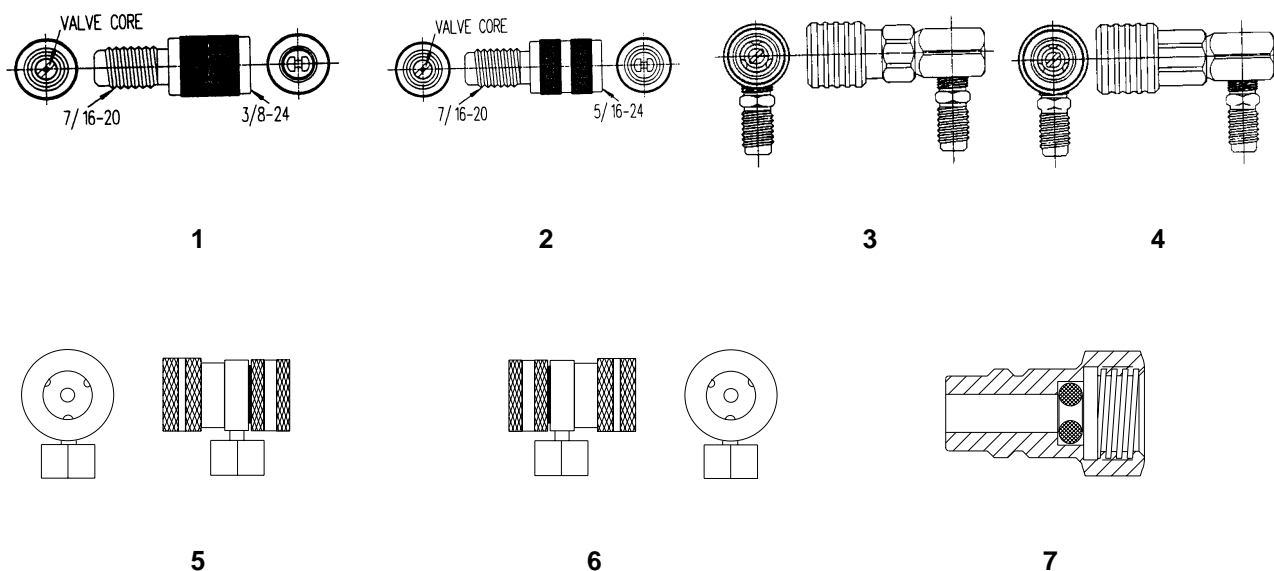

ACCESSORIES (DUAL-3412 & PROLINE-600)

ITEM	DESCRIPTION	PART NUMBER	ITEM	DESCRIPTION	PART NUMBER
1	GM Adapter	0647019601	5b	O-Ring Kit, R-134a Adapters	EAK0027C00AS
2	Ford Adapter	0647020001	6a	R-134a Adapter, Low	0647028708
3	Large GM Adapter	0647019901	6b	O-Ring Kit, R-134a Adapters	EAK0027C00AS
4	GM/Ford	0647019701	7	Adapter, R-134a Tank	115080
5a	R-134a Adapter, High	0647028707