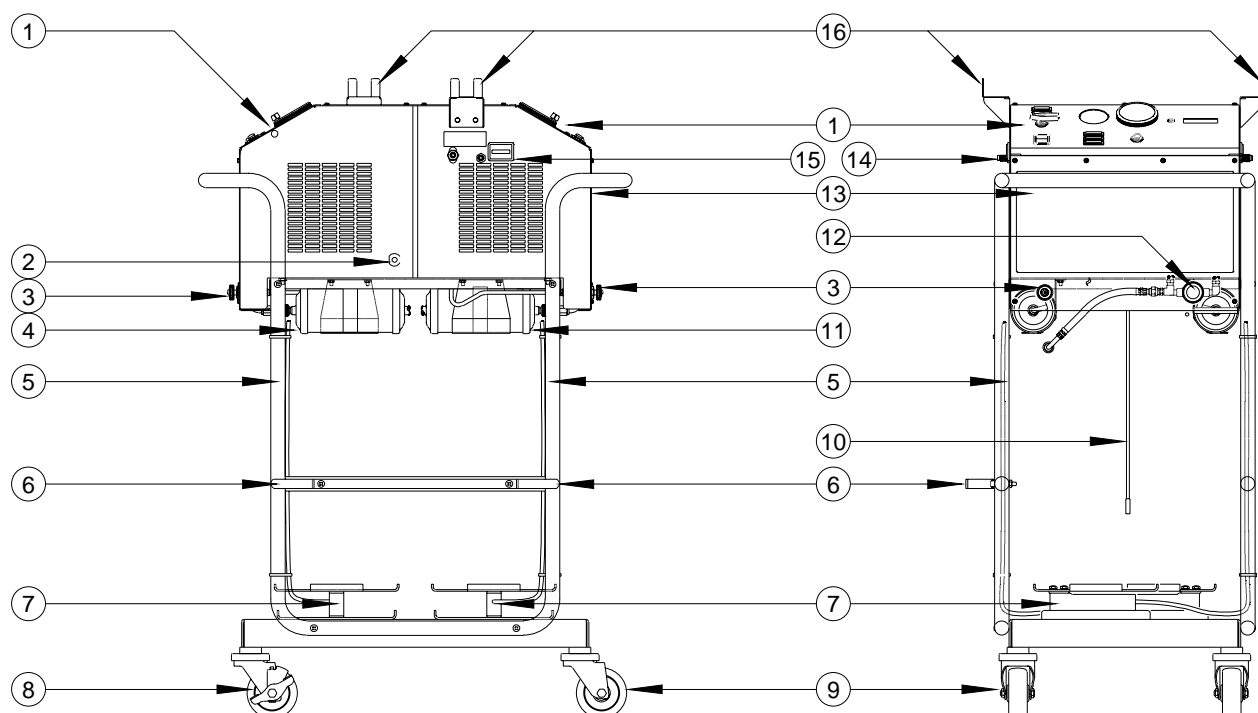

FULL VIEW (PROLINE-600)

ITEM	DESCRIPTION	PART NUMBER	ITEM	DESCRIPTION	PART NUMBER
1	Panel, Front	See Page 4-4	12a	Indicator, Moisture	0316600102
2a	Cord, AC Power	63319	12b	Kit, Moisture Indicator O-Ring	EAK0016C00A
2b	Grommet, AC (3)	20350008	13	Label, PROLINE-600 (JBC)(2)	EAL0268L02A
3	Valve, Oil Drain (2)	13581	14a	Fitting, Service Port for R-12 Recycle	115180
4	Kit, R-134a Master Filter	EAK0095C02AB	14b	Fitting, Service Port for R-12 Charge	115380
4b	Strap, Velcro (2)	0424080701	14c	Fitting, Service Port for R-134a Recycle	115280
5	Frame (Cart)	EASC086C01A	14d	Fitting, Service Port for R-134a Charge	115480
6	Bracket, Hose (2)	7012136903	15	Meter, AC Hour	12184
7	Load Cell (2)	EAA0232L00A	16	Bracket, Gauge Set (2)	EASB086C06A
8	Caster w/brake (2)	3645005402	NS	Cup, Oil Drain (2)	1285
9	Caster w/o brake (2)	3645005401	NS	Fitting, Valve Core	0304090701
10	Gauge, Digital Temp.	81120	NS	Tray	EAC0031C00A
11a	Kit, R-12 Master Filter	EAK0095C01AB	NS	Label, Warning (2)	EAL0237C00A
11b	Strap, Velcro (2)	0424080701	NS	Label, Service Repair	EAL0264C00A