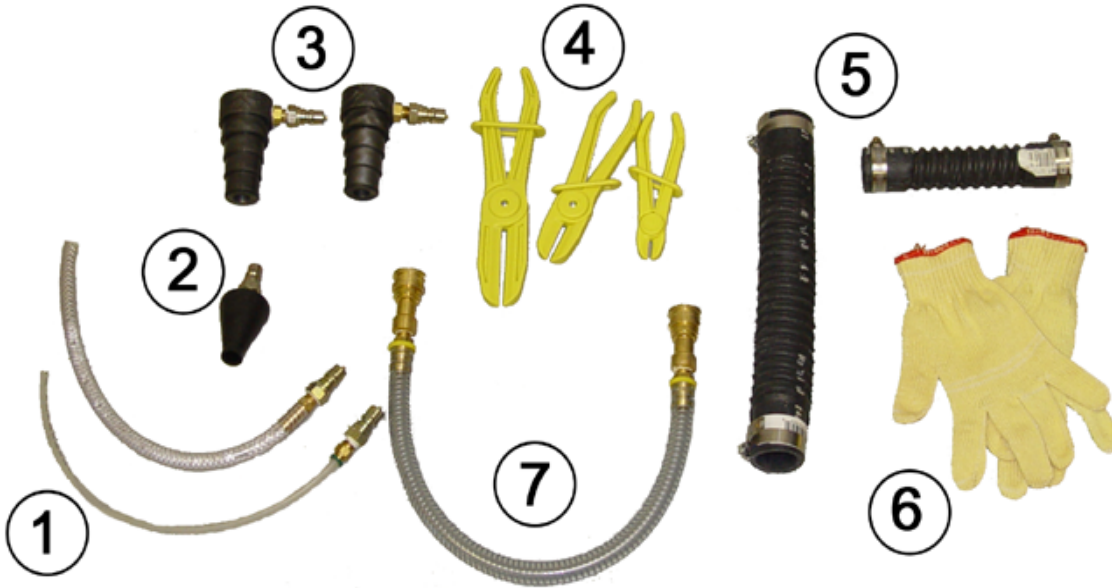

ACCESSORIES

ITEM	DESCRIPTION	PART NUMBER	ITEM	DESCRIPTION	PART NUMBER
1a	Adapter, Wand, small	NOR941289	5a	Adapter, Hose, small	NOR942230
1b	Adapter, Wand, large	NOR941288	5b	Adapter, Hose, large	NOR942231
2	Adapter, Cone	NOR941297	6	Gloves	NOR941298
3	Adapter, Step	NOR941293	7	Adapter, Hose, Jumper	NOR941347
4a	Clamp, Hose, Small	NOR941290			
4b	Clamp, Hose, Medium	NOR941291			
4c	Clamp, Hose, Large	NOR941292