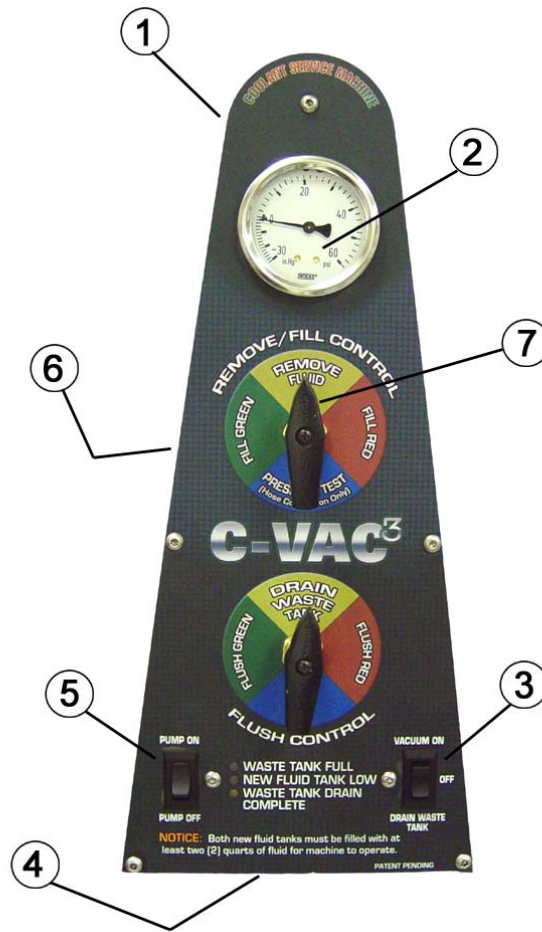

SPECIAL MARKERS:

***** INDICATES NUMBER IN SYSTEM, BUT NO INITIAL STOCK UNTIL FIRST ORDER

NS: NOT SHOWN IN PICTORIAL

PARTS BY PICTORIAL

FRONT VIEW

* INDICATES NUMBER IN SYSTEM, BUT NO INITIAL STOCK UNTIL FIRST ORDER

ITEM	DESCRIPTION	PART NUMBER	ITEM	DESCRIPTION	PART NUMBER
1	Hose, Service, red	NOR941346	10	Cap, Tank	NOR942113
2	Hanger, (shepherd's hook)	NOR941321	11a	Label, Instruction, left	NOR941302 *
3	Hose, Service, black	NOR941345	11b	Label, Instruction, right	NOR941303 *
4	Control Panel, see next page		12	Top Body, red	NOR941282 *
5	Wheel, 10"	NOR941300	13	Label, Green Tank	NOR940988
6	Label Measure Strip	NOR941306 *	14	Label, Red Tank	NOR940989
7	Wheel, Locking Caster	NOR942118	NS	Panel, Top Service	NOR941316 *
8	Body Assembly, black	NOR941283 *	NS	Panel, Bottom Service	NOR941317 *
9a	Tank, New, left	NOR941280	NS	Mat, vinyl	NOR941343
9b	Tank, New, right	NOR941281			
9c	Tank, Waste	NOR941314			

CONTROL PANEL

NOTE: CONTROL BOARD AND WIRING HARNESS COME AS AN ASSEMBLY. THE WIRING HARNESS ALSO CONTAINS THE 7.5 AMP FUSE AND HOLDER AS WELL AS THE BRIDGE RECTIFIER.

NOTE: FUSE IS A COMMON LOCAL PURCHASE: AGC-GLASS, 7.5 AMPS, 24 VOLT, SLOW-BLOW.

ITEM	DESCRIPTION	PART NUMBER	ITEM	DESCRIPTION	PART NUMBER
1a	Panel, Control, w/label Cvac-3	NOR941301	4	Board, Control w/ wiring-harness (see Note above)	NOR941284
1b	Panel, Control, w/label 2Cool	NOR941308	5	Switch, 2-Way Pump	NOR941341
2	Gauge, Pressure/Vacuum	NOR941278	6	Valve, 4-Way	NOR941277
3	Switch, 3-Way Vacuum	NOR941342	7	Knobs, 4-Way Valves	NOR941368