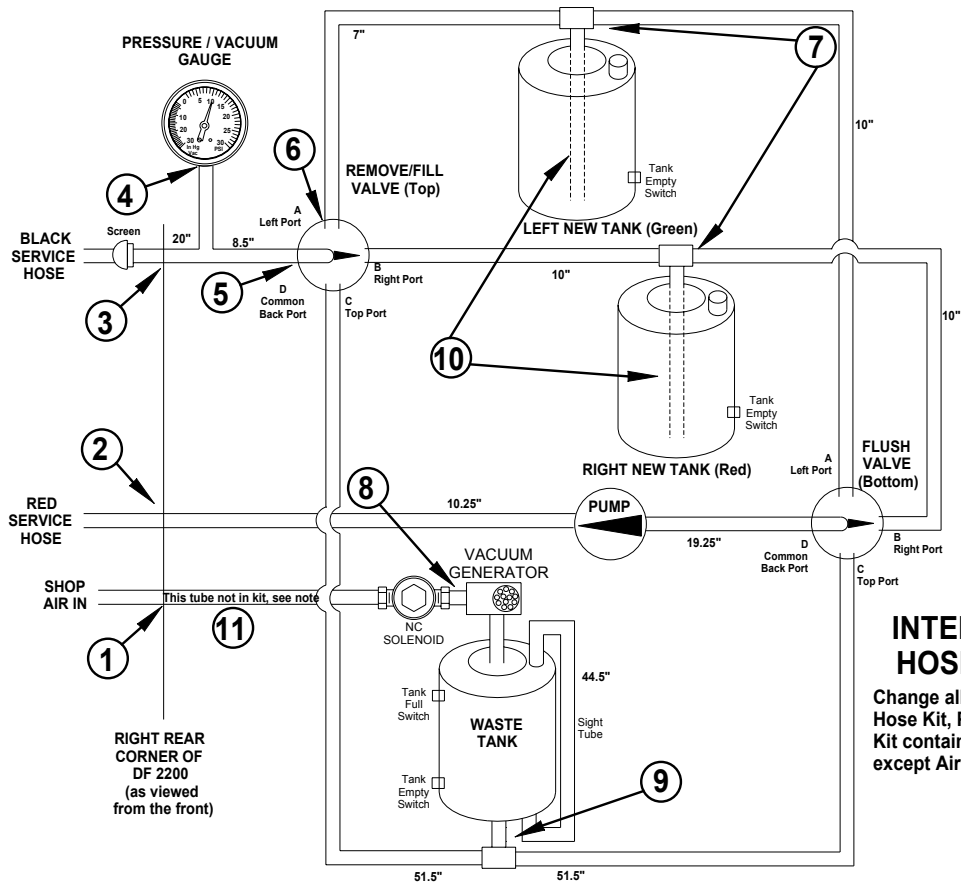

FITTINGS AND HOSES (INTERNAL)

INTERNAL HOSE KIT (12)

Change all hoses with the Internal Hose Kit, Part Number NOR941348. Kit contains all internal hose assemblies except Air Supply Tube (NOR941336).

ITEM	DESCRIPTION	PART NUMBER	ITEM	DESCRIPTION	PART NUMBER
1a	Nipple, 1/4" Air	NOR941335	8	Connector, Plastic	NOR941331
1b	Fitting, Bulkhead	NOR941334	9	Fitting, Elbow	NOR941109
1c	Connector	NOR941332	10	Tube, Aluminum	NOR941307
2	Fitting, Bulkhead	NOR941337	11	Tube, Air-in	NOR941336
3a	Quick Disconnect, Male	NOR940814	12	Kit, Internal Hoses	NOR941348
3b	Connector, outer	NOR941328	12a	Hose Assy, 10"	NOR941355
3c	Fitting, strait, inner	NOR941327	12b	Hose Assy, 20"	NOR941356
4a	Fitting, Tee, 1/4" female	NOR941324	12c	Hose Assy, 19.25"	NOR941351
4b	Connector, inner	NOR941327	12d	Hose Assy, 8.5"	NOR941352
4c	Fitting, Elbow	NOR941329	12e	Hose Assy, 51.5"	NOR941353
5	Fitting, strait, control valve	NOR940124	12f	Hose Assy, 7"	NOR941354
6	Fitting, Elbow	NOR940114	12g	Hose Assy, 44.5"	NOR941349
7a	Fitting, Tee	NOR941326	12h	Hose Assy, 10.25"	NOR941350
7b	Connector, Plastic	NOR941325