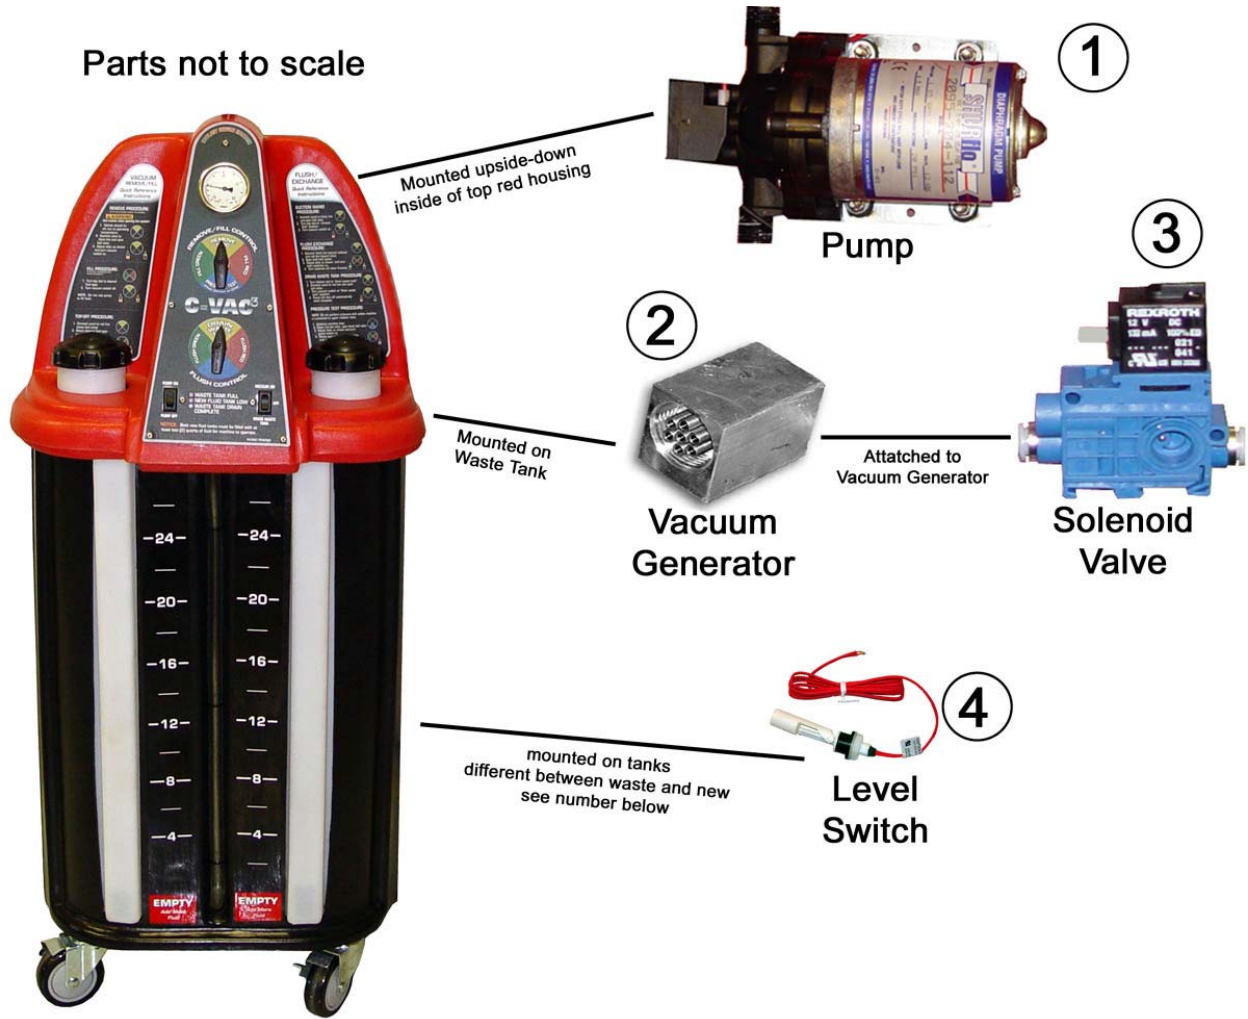

ITEM	DESCRIPTION	PART NUMBER	ITEM	DESCRIPTION	PART NUMBER
1	Hose, Service, red	NOR941346	10	Cap, Tank	NOR942113
2	Hanger, (shepherd's hook)	NOR941321	11a	Label, Instruction, left	NOR941302 *
3	Hose, Service, black	NOR941345	11b	Label, Instruction, right	NOR941303 *
4	Control Panel, see next page		12	Top Body, red	NOR941282 *
5	Wheel, 10"	NOR941300	13	Label, Green Tank	NOR940988
6	Label Measure Strip	NOR941306 *	14	Label, Red Tank	NOR940989
7	Wheel, Locking Caster	NOR942118	NS	Panel, Top Service	NOR941316 *
8	Body Assembly, black	NOR941283 *	NS	Panel, Bottom Service	NOR941317 *
9a	Tank, New, left	NOR941280	NS	Mat, vinyl	NOR941343
9b	Tank, New, right	NOR941281			
9c	Tank, Waste	NOR941314			

CONTROL PANEL

NOTE: CONTROL BOARD AND WIRING HARNESS COME AS AN ASSEMBLY. THE WIRING HARNESS ALSO CONTAINS THE 7.5 AMP FUSE AND HOLDER AS WELL AS THE BRIDGE RECTIFIER.

NOTE: FUSE IS A COMMON LOCAL PURCHASE: AGC-GLASS, 7.5 AMPS, 24 VOLT, SLOW-BLOW.

ITEM	DESCRIPTION	PART NUMBER	ITEM	DESCRIPTION	PART NUMBER
1a	Panel, Control, w/label Cvac-3	NOR941301	4	Board, Control w/ wiring-harness (see Note above)	NOR941284
1b	Panel, Control, w/label 2Cool	NOR941308	5	Switch, 2-Way Pump	NOR941341
2	Gauge, Pressure/Vacuum	NOR941278	6	Valve, 4-Way	NOR941277
3	Switch, 3-Way Vacuum	NOR941342	7	Knobs, 4-Way Valves	NOR941368

INTERNAL ASSEMBLIES

ITEM	DESCRIPTION	PART NUMBER	ITEM	DESCRIPTION	PART NUMBER
1	Pump	NOR941285	3	Valve, Solenoid	NOR941276
2	Vacuum Generator	NOR941275	4a	Switch, Waste Tank Level	NOR941294
			4b	Switch, New Tanks Level	NOR941251