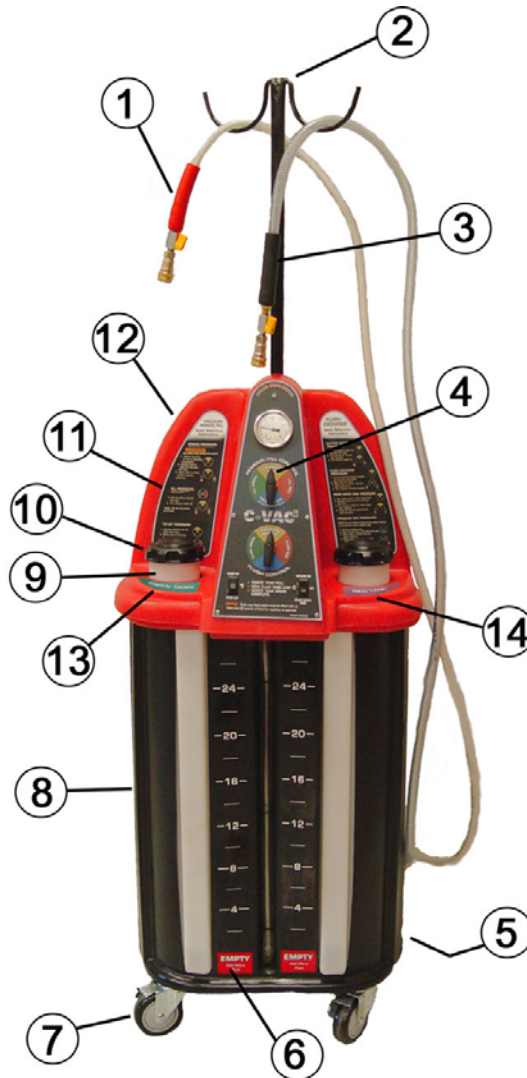

PARTS

DF2200, CVAC-3, 2-COOL

This document describes assemblies/subassemblies/parts considered replaceable at on-site field installation.

SERIAL NUMBER

The serial number for this unit is a simple incremental manufacturing number starting at 10000 and counting up. If specific manufacturing data is needed regarding a particular serial numbered machine, contact Dispatch at 1-800-225-5786, or NORCO at 1-800-303-5874.

SPECIAL MARKERS:

***** INDICATES NUMBER IN SYSTEM, BUT NO INITIAL STOCK UNTIL FIRST ORDER

NS: NOT SHOWN IN PICTORIAL

PARTS BY PICTORIAL

FRONT VIEW

* INDICATES NUMBER IN SYSTEM, BUT NO INITIAL STOCK UNTIL FIRST ORDER

ITEM	DESCRIPTION	PART NUMBER	ITEM	DESCRIPTION	PART NUMBER
1	Hose, Service, red	NOR941346	10	Cap, Tank	NOR942113
2	Hanger, (shepherd's hook)	NOR941321	11a	Label, Instruction, left	NOR941302 *
3	Hose, Service, black	NOR941345	11b	Label, Instruction, right	NOR941303 *
4	Control Panel, see next page		12	Top Body, red	NOR941282 *
5	Wheel, 10"	NOR941300	13	Label, Green Tank	NOR940988
6	Label Measure Strip	NOR941306 *	14	Label, Red Tank	NOR940989
7	Wheel, Locking Caster	NOR942118	NS	Panel, Top Service	NOR941316 *
8	Body Assembly, black	NOR941283 *	NS	Panel, Bottom Service	NOR941317 *
9a	Tank, New, left	NOR941280	NS	Mat, vinyl	NOR941343
9b	Tank, New, right	NOR941281			
9c	Tank, Waste	NOR941314			

CONTROL PANEL

NOTE: CONTROL BOARD AND WIRING HARNESS COME AS AN ASSEMBLY. THE WIRING HARNESS ALSO CONTAINS THE 7.5 AMP FUSE AND HOLDER AS WELL AS THE BRIDGE RECTIFIER.

NOTE: FUSE IS A COMMON LOCAL PURCHASE: AGC-GLASS, 7.5 AMPS, 24 VOLT, SLOW-BLOW.