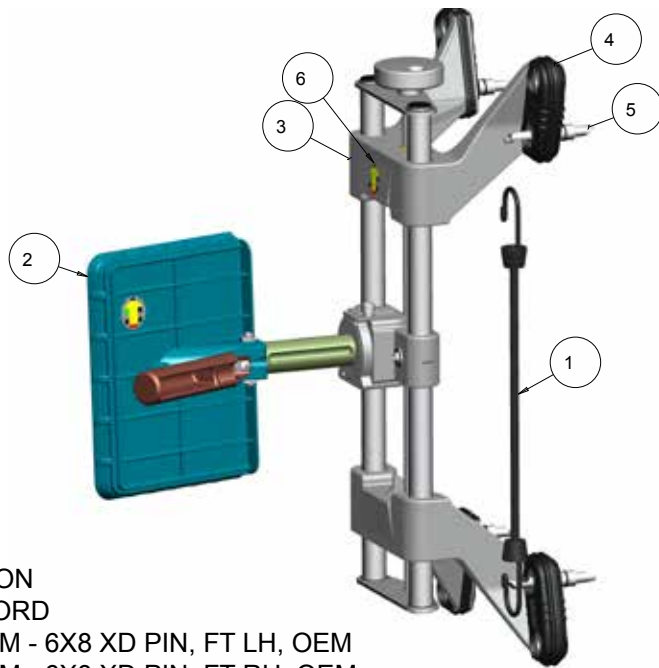

AC700 WHEEL CLAMP - XD TARGET, FRONT

SYM	REQ	PART NO	DESCRIPTION
1	1	1-08584A	BUNGEE CORD
2	1	EAA0420J12A	TARGET ASM - 6X8 XD PIN, FT LH, OEM
	1	EAA0420J13A	TARGET ASM - 6X8 XD PIN, FT RH, OEM
3	1	EAC0079J76A	WHEEL CLAMP IMAGE FT, NO SHAFT, EU
	1	EAC0079J70A	WHEEL CLAMP IMAGE FT, NO SHAFT, NA
4	4	EAC0105J35A	COVER - RUBBER, V3D
5	1	EAK0268J41C	GRABBER KIT - SINGLE END
6	1	EAL0415J09A	DECAL - LEFT FRONT, INDICATOR
	1	EAL0415J12A	DECAL - RIGHT FRONT, INDICATOR