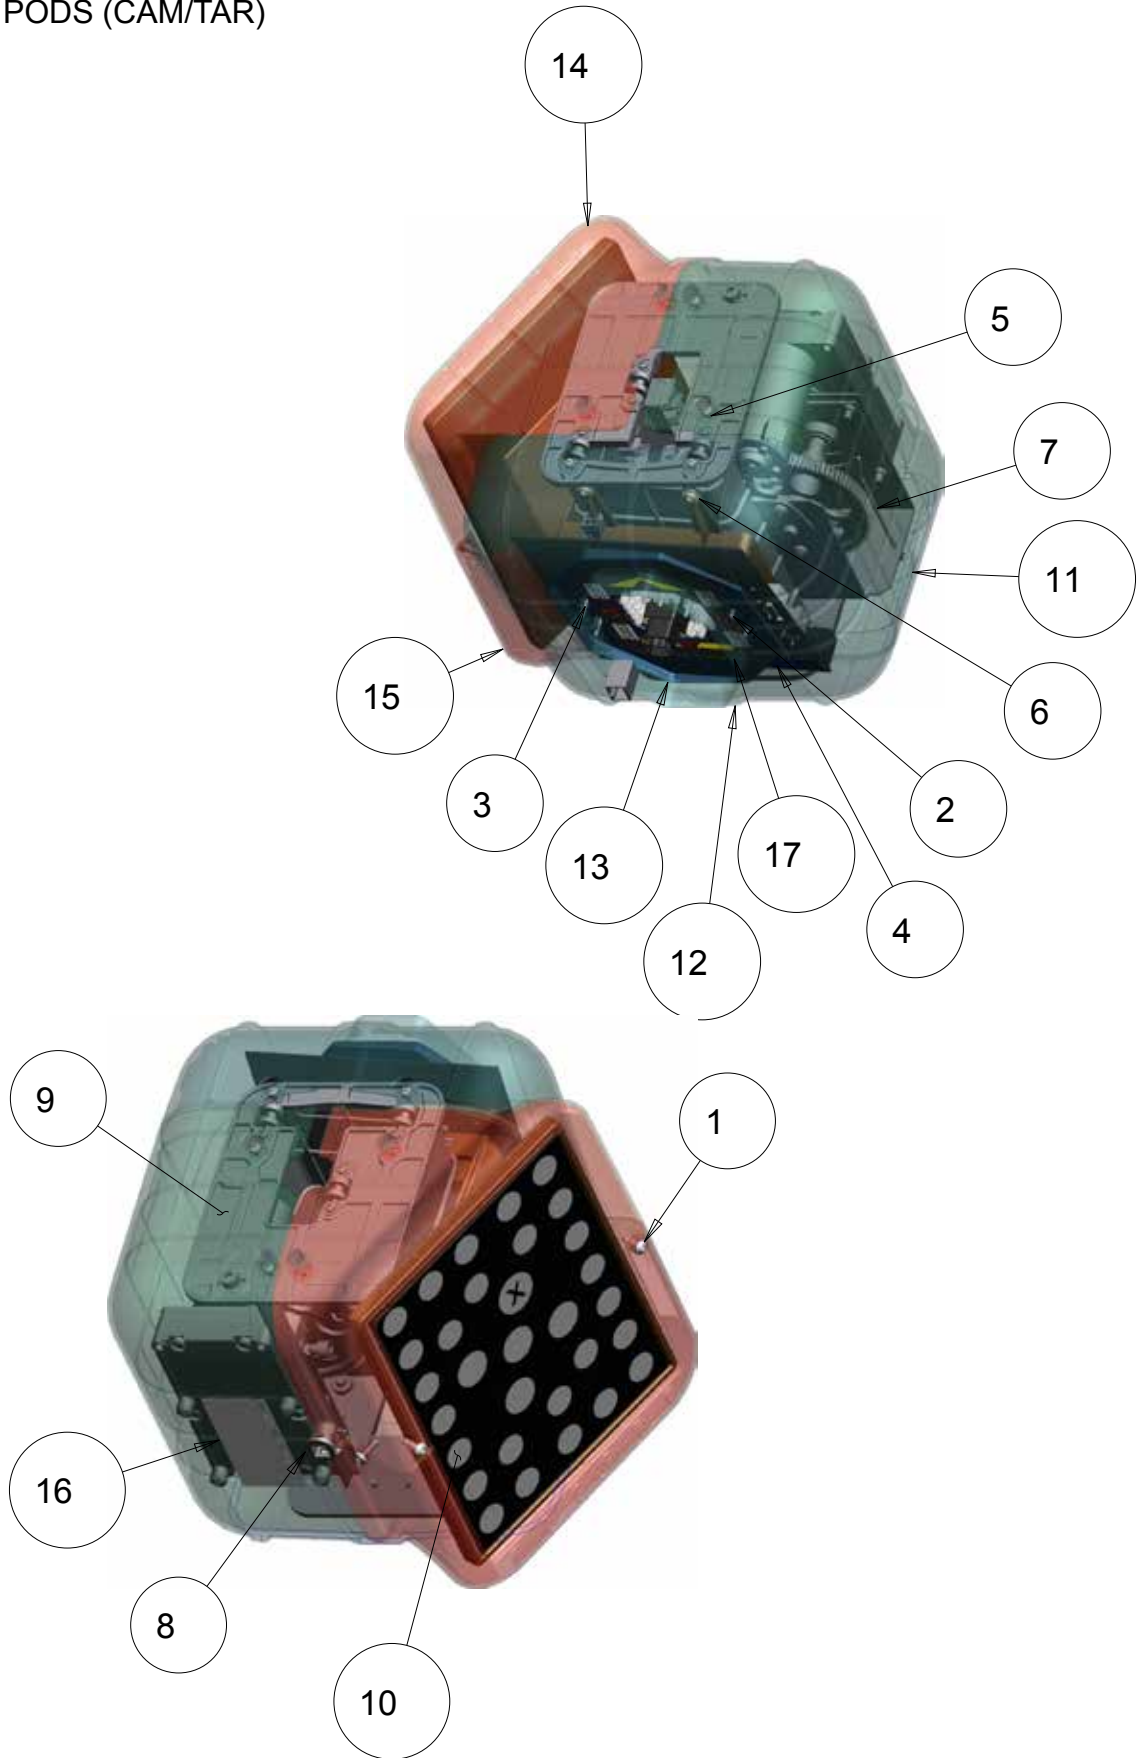

CAMERA PODS (CAM/TAR)

TEEWA553V3 - VAG SPARE PARTS

SYM	REQ	PART NO	DESCRIPTION
1	3	1-07424A	SCREW - PAN HD, 8-18 X 1/2
2	2	1-12724A	SCREW - #6-19 X 1/4 SELF TAP - TRI
3	2	1-12824A	SCREW - #6-19 X 1/2 SELF TAP - TRI
4	4	1-13204A2	SCREW - PHM, M4 X 10MM X 12MM
5	8	1-18206	SCREW - PHM, M3 X 12M W/ WASHER
6	4	1-5547	WASHER-LOCK, EXT, M4
7	2	5-2345	TIE - CABLE 4" LG X .10" WD
8	1	8-09919A	STRAIN RELIEF
9	1	EAA0381J27A	POD ASSY - V3D3, COMMON
10	1	EAA0381J29B	CAM-TAR ASM - V3400, OEM
11	1	EAC0116J08A	COVER - V3D3, SOLID, NA
		EAA0381J84A	COVER - WIRELESS UHR, SOLID, EU
12	1	EAC0116J12A	COVER - V3D3, FRONT, NA
		EAA0381J85A	COVER - WIRELESS, UHR, FRONT, EU
13	1	EAC0116J13A	COVER - V3D3, VODI, NA
		EAA0381J80A	VODI PLATE_B - EMI SHIELD
14	1	EAC0116J49A	COVER - TOP, 6X8, NA
		EAA0395J75A	COVER - TOP, 6X8, EU
15	1	EAC0116J50A	COVER - BOTTOM, 6X8, NA
		EAA0395J74A	COVER - BOTTOM, 6X8, EU
16	1	EAL0343J76A	ELECT/SERIAL LABEL
17	1	EAL0343J81A	GRAPHIC FACE PLATE - V3D2
18	1	EAW0235J48A	CABLE ASS'Y, ULTRA MOTOR CABLE
19	1	EAW0235J51A	CABLE ASSY-CAMERA, ULTRA ARAGO
20	1	EAW0235J82A	CABLE - POWER, COILED V3D3
21	1	EAW0235J87A	CABLE ASM - V3D3, COMM.

TEEMW653V3 - VAG SPARE PARTS