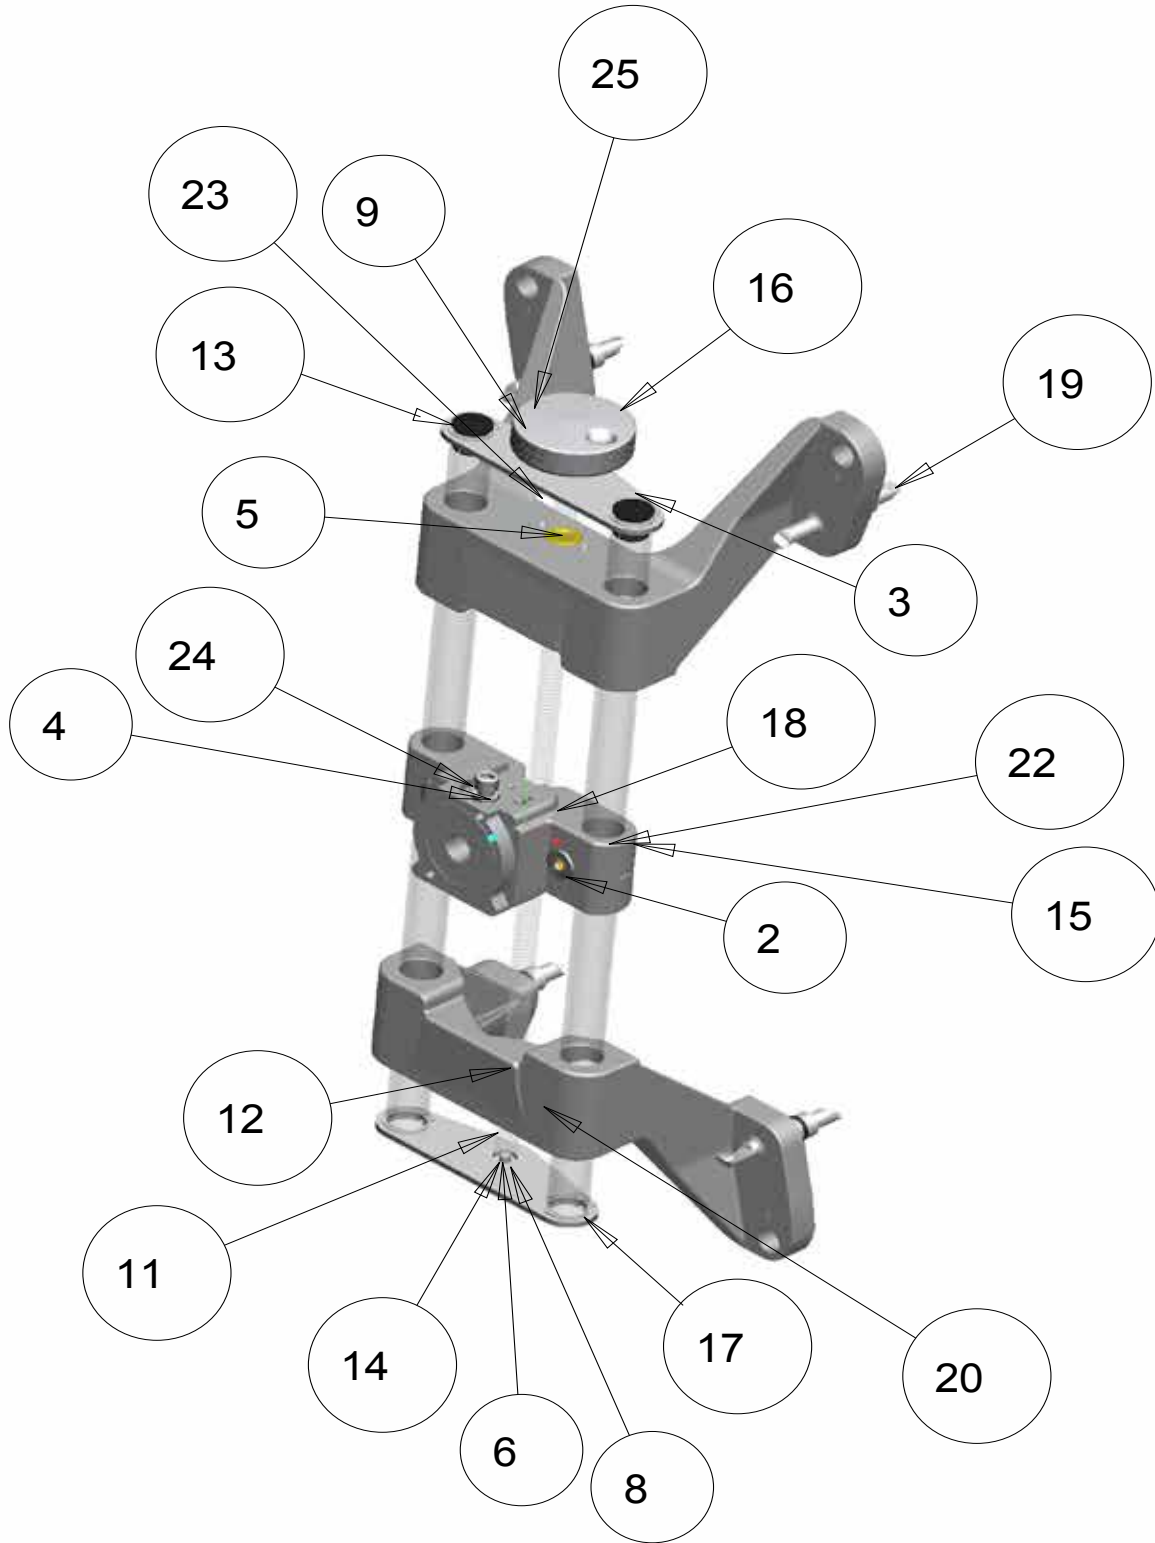

TEEMW653V3 - VAG SPARE PARTS

BASE TOWER ASSY

SYM	REQ	PART NO	DESCRIPTION
9	1	EAC0116J17A	CAP - TOP, V3D3
8	1	EAA0381J38C	BASE MOUNT ASM
7	1	EAA0381J33B	RACK TOWER ASSY
6	4	8-08018A	RUBBER FOOT
5	4	1-37306A	SCREW - PHM, M3 X 16MM
4	1	1-26384A	CABLE - LANDYARD, MANAGEMENT
3	3	1-12524A	SCREW - M4 X 12MM, SELF TAP
2	4	1-11233	NUT,HEX,M3
1	1	1-07767A	SPRING - CABLE MANAGEMENT

TEEWA553V3 - VAG SPARE PARTS

SYM	REQ	PART NO	DESCRIPTION
1	4	1-15209	SCREW - PHM, M5 X 25MM
2	2	1-17709	SCREW - SHC, M8 X 20MM
3	2	1-4647	M5 WASHER - LOCK, INT
4	1	EAA0337J41B	TARGET ASM. LEFT 10 X 10
5	1	EAC0105J75A	TIP RIDE HEIGHT POINTER
6	1	EAC0116J00A	HANDLE - TARGET, SUPPORT
7	1	EAM0088J71A	BAR - BAY, CHECK, MACH.
8	1	EAM0088J72A	ROD - BAY CHECK, MACH.
9	1	EAS2119J98A	PLATE - SUPPORT, HANDLE
10	1	EAS2146J72A	BRACKET - KICK STAND, VAG

TEEMW6563V3 - VAG SPARE PARTS

WHEEL CLAMP

EAC0079J70A - WHEEL CLAMP ASSY- NA NO SHAFT

EAC0079J76A - WHEEL CLAMP ASSY- EU NO SHAFT

TEEWA553Y3 - VAG SPARE PARTS

SYM	REQ	PART NO	DESCRIPTION
2	3	1-14144A	WASHER-FLAT, M6
3	8	1-17677A	RETAINING RING
4	1	1-20733A	NUT - JAM, M8
5	4	1-28103A	MSCR, PH FLH M4 X 25MM
6	1	1-3447	M6 LOCKWASHER, INTERNAL TOOTH
8	3	1-50309A	SCREW-BHCS M6X10MM
9	1	1-6152	PIN-STRAIGHT SLOTTED M4 X 20MM
11	2	EAC0079J48A	BRACKET-LONG WHEEL CLAMP (FRONT)
12	2	EAC0079J50A	COVER-FEED SCREW LOCK
13	2	EAC0079J51A	PLUG - PLASTIC, 19MM HOLE
14	2	EAC0079J52A	WASHER-THRUST PLASTIC PLASTIC, 19MM HOLE
15	1	EAC0079J53A	CENTER SLIDE BRACKET
16	1	EAM0044J13A	KNOB HAND WHEEL
17	2	EAM0044J14A	TUBE-WHEEL CLAMP LONG (NA)
		EAM0044J64A	TUBE-WHEEL CLAMP SHORT (EU)
18	1	EAM0044J16A	SCREW-DOUBLE LEAD LONG (NA)
	1	EAM0044J65A	SCREW-DOUBLE LEAD SHORT (EU)
19	4	EAM0044J19C	GRABBER ASM, SINGLE END
20	1	EAM0044J20A	BUSHING-THREADED BRASS RH
22	2	EAM0044J22A	PIN-TUBE LOCK
23	1	EAM0044J24A	BUSHING THREADED BRASS LH
		EAM0044J20A	BUSHING THREADED BRASS RH
24	1	EAM0044J47A	SCREW - SHCS M8X30 FULL THD
25	2	EAS2084J29A	PLATE-RETAINER