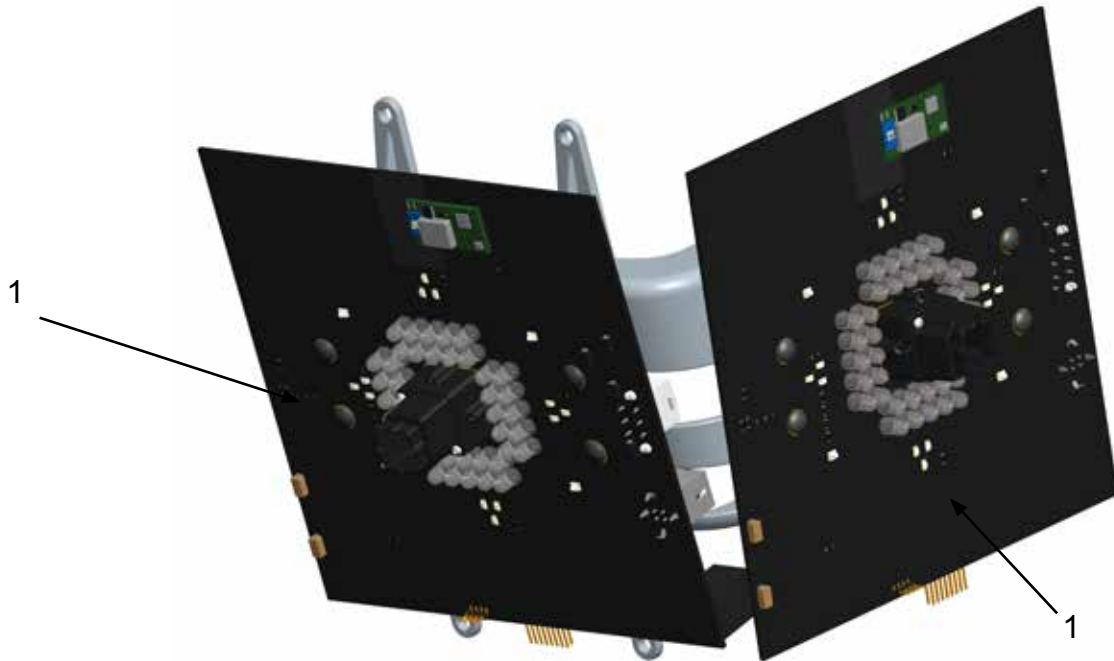

TEEMW653V3 - VAG SPARE PARTS

CAMERA PODS (CAM/TAR)

TEEWA553V3 - VAG SPARE PARTS

SYM	REQ	PART NO	DESCRIPTION
1	3	1-07424A	SCREW - PAN HD, 8-18 X 1/2
2	2	1-12724A	SCREW - #6-19 X 1/4 SELF TAP - TRI
3	2	1-12824A	SCREW - #6-19 X 1/2 SELF TAP - TRI
4	4	1-13204A2	SCREW - PHM, M4 X 10MM X 12MM
5	8	1-18206	SCREW - PHM, M3 X 12M W/ WASHER
6	4	1-5547	WASHER-LOCK, EXT, M4
7	2	5-2345	TIE - CABLE 4" LG X .10" WD
8	1	8-09919A	STRAIN RELIEF
9	1	EAA0381J27A	POD ASSY - V3D3, COMMON
10	1	EAA0381J29B	CAM-TAR ASM - V3400, OEM
11	1	EAC0116J08A	COVER - V3D3, SOLID, NA
		EAA0381J84A	COVER - WIRELESS UHR, SOLID, EU
12	1	EAC0116J12A	COVER - V3D3, FRONT, NA
		EAA0381J85A	COVER - WIRELESS, UHR, FRONT, EU
13	1	EAC0116J13A	COVER - V3D3, VODI, NA
		EAA0381J80A	VODI PLATE_B - EMI SHIELD
14	1	EAC0116J49A	COVER - TOP, 6X8, NA
		EAA0395J75A	COVER - TOP, 6X8, EU
15	1	EAC0116J50A	COVER - BOTTOM, 6X8, NA
		EAA0395J74A	COVER - BOTTOM, 6X8, EU
16	1	EAL0343J76A	ELECT/SERIAL LABEL
17	1	EAL0343J81A	GRAPHIC FACE PLATE - V3D2
18	1	EAW0235J48A	CABLE ASS'Y, ULTRA MOTOR CABLE
19	1	EAW0235J51A	CABLE ASSY-CAMERA, ULTRA ARAGO
20	1	EAW0235J82A	CABLE - POWER, COILED V3D3
21	1	EAW0235J87A	CABLE ASM - V3D3, COMM.

TEEMW653V3 - VAG SPARE PARTS

CAM/CAM ASSEMBLY

REF	REQ	PART NO	DESCRIPTION
1	1	EAK0277J97E	CAMERA SERVICE KIT.
2	1	EAK0305J79B	TARGET BRACKET ASSY

CAM/TARGET ASSEMBLY

POD CAR
EAA0381J27A

SYM	REQ	PART NO	DESCRIPTION
1	3	1-1548	WASHER-EXT,SHAKEPROOF 6MM
2	8	1-16341A	WASHER - FLAT (3MM), 9MM OD
3	8	1-20504A	SCREW PAN HEAD
4	4	1-38606A	MSCR PHIL PH W/LK M3X6MM
5	3	1-47909A	SCREW-HEX SOCKET H.CAP
6	1	EAA0381J32A	MOTOR/GEAR ASM., V3D3
7	6	EAC0116J05A	ROLLER - V3D3
8	6	EAM0088J16A	PIN - ROLLER, 3MM
9	1	EAM0088J20A	SLIDE CAR - V3D3, MACHINE ASSY
10	1	EAP0280J30A	CONTROL BOARD V3D3