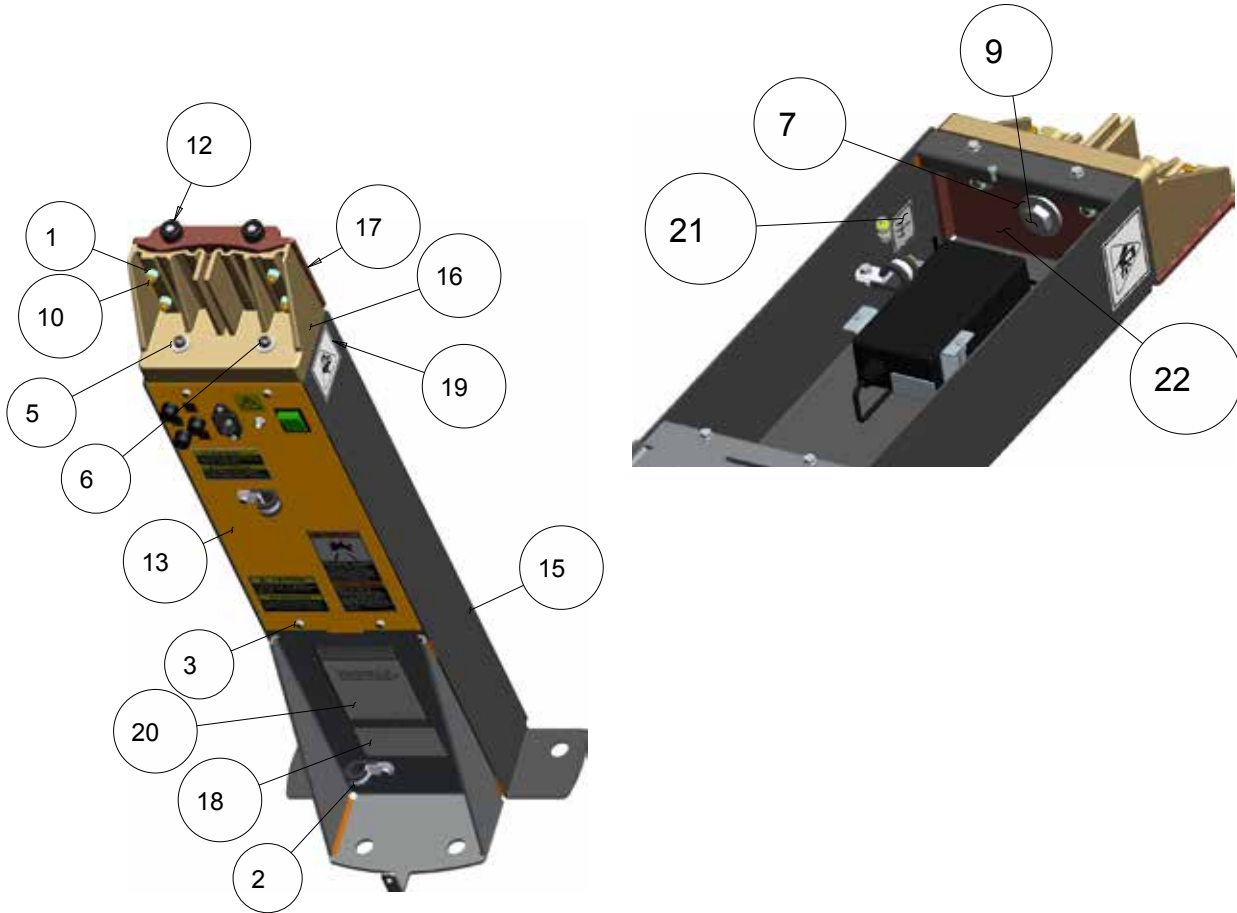

TEEMW653V3 - VAG SPARE PARTS

TEEWA553V3 - VAG SPARE PARTS

KIT-V3400, ADR, EU

EAK0320J65A

PART NUMBER	DESCRIPTION
EAA0321J77D	ADR AS – V3400
TEAK0320J65A	INSTALL INSTRUCTIONS
EAW0235J92A	CABLE ASM – ADR, PC - USB
2-90457	CLAMP – METAL, 3/8
1-16006A	SCREW – PHM, M5 X12MM (BLK) W/ LK WASHER

TEEMW653V3 - VAG SPARE PARTS

BASE TOWER

EAA0381J38C

SYM	REQ	PART NO	DESCRIPTION
1	6	1-01637A	NUT-ESNA,M6
2	2	1-04082A	CLAMP - HOSE CUSHIONED
3	8	1-12624A	SCREW - THREAD FORMING, M4X.07,
4	1	1-13533A	NUT - BARB, M4
5	4	1-16641A	WASHER - FLAT (6MM)
6	2	1-16709	SCREW - SHCS, SCREW - SHC, M6 X 35MM
7	1	1-16941A	WASHER, LARGE ISO 7093 (DIN 9021)
8	1	1-32641A	WASHER-LOCK,M4 DIN 6797 TYPE A
9	1	1-34201A	MSCR, HEX HD - M10 X 16MM
10	4	1-56001A	BOLT - HEX HEAD, DIN931
11	1	2-69966A	POWER CABLE - RIGHT ANGLE
12	2	8-08018A	RUBBER FOOT
13	1	EAA0381J37A	ELECTRICAL MOUNT PLATE ASM
14	1	EAA0381J70A	TAG-TORQUE SPEC,V3400
15	1	EAA0395J28A	WELD ASM- V3400 SHORT
16	1	EAC0116J14A	CLAMP - ALIGNER POLE, SIDE A
17	1	EAC0116J15A	CLAMSHELL-ALIGNER POLE,SIDE B
18	1	EAL0343J76A	ELECT/SERIAL LABEL
19	2	EAL0392J07A	LABEL- WARNING
20	1	EAL0392J18A	LABEL-PATENT ALIGNMENT
21	1	EAL0392J19A	LABEL-GROUND
22	1	EAS2119J92B	PLATE - DOUBLER, 5 DEG ROTATION