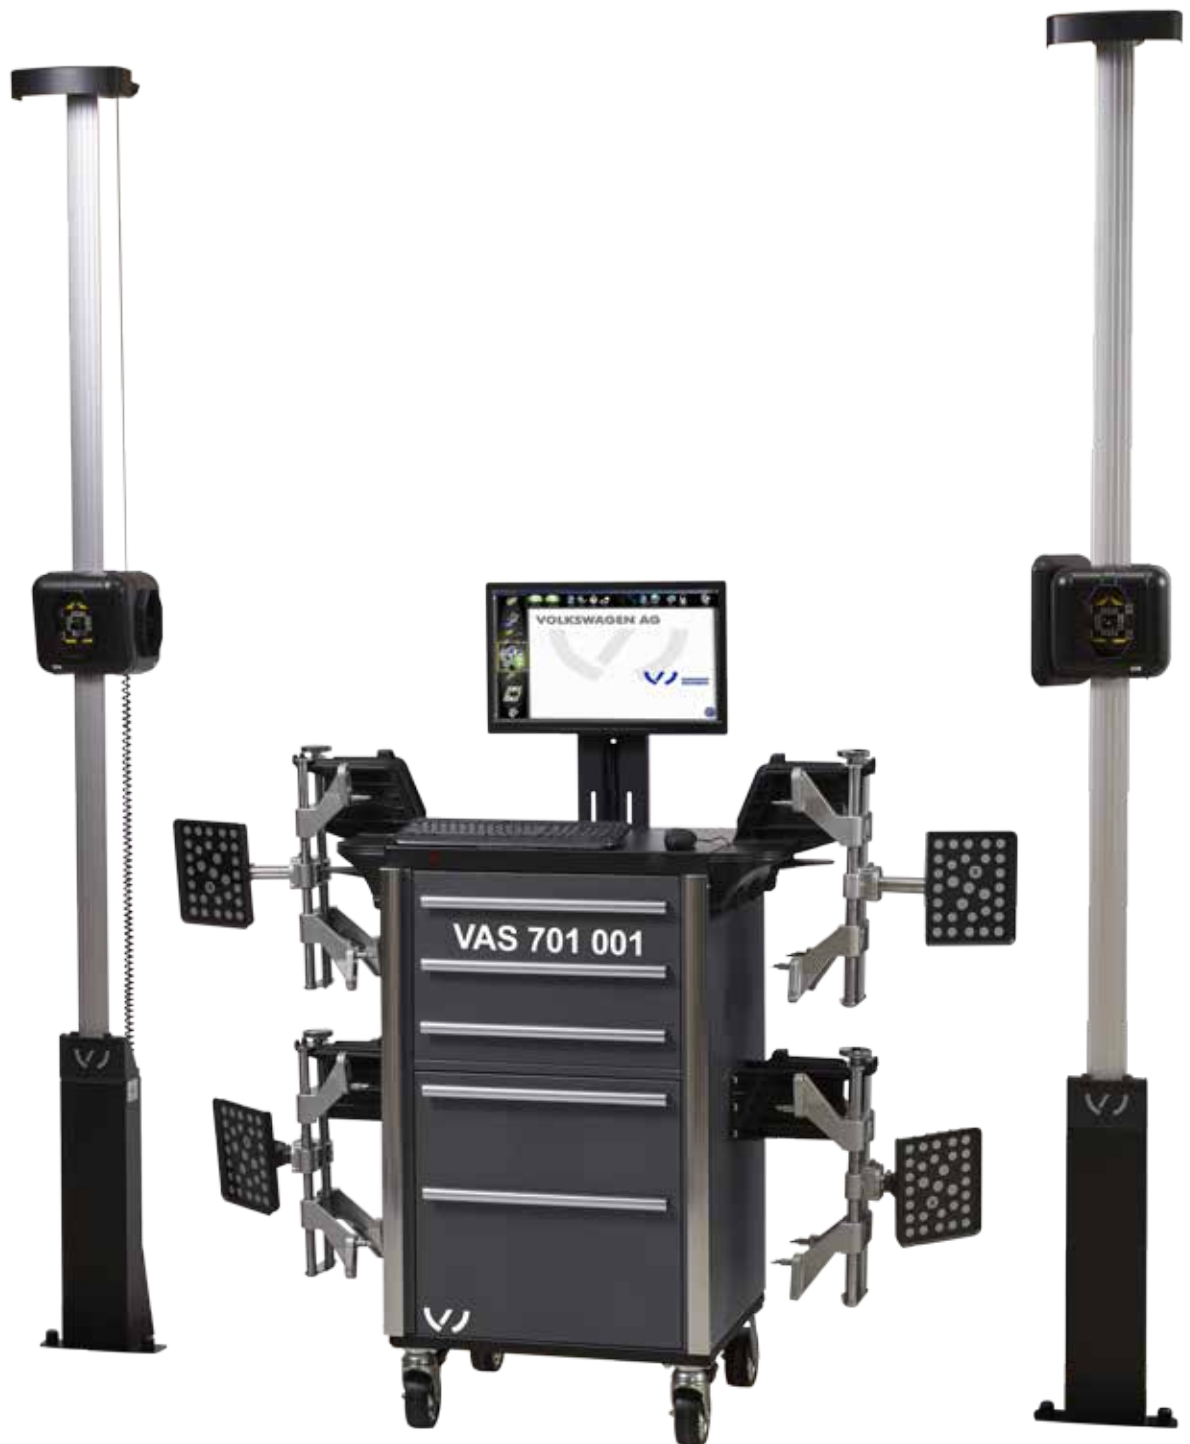

WHEEL ALIGNER

Parts Manual

VAG ALIGNMENT

TEEWA553V3