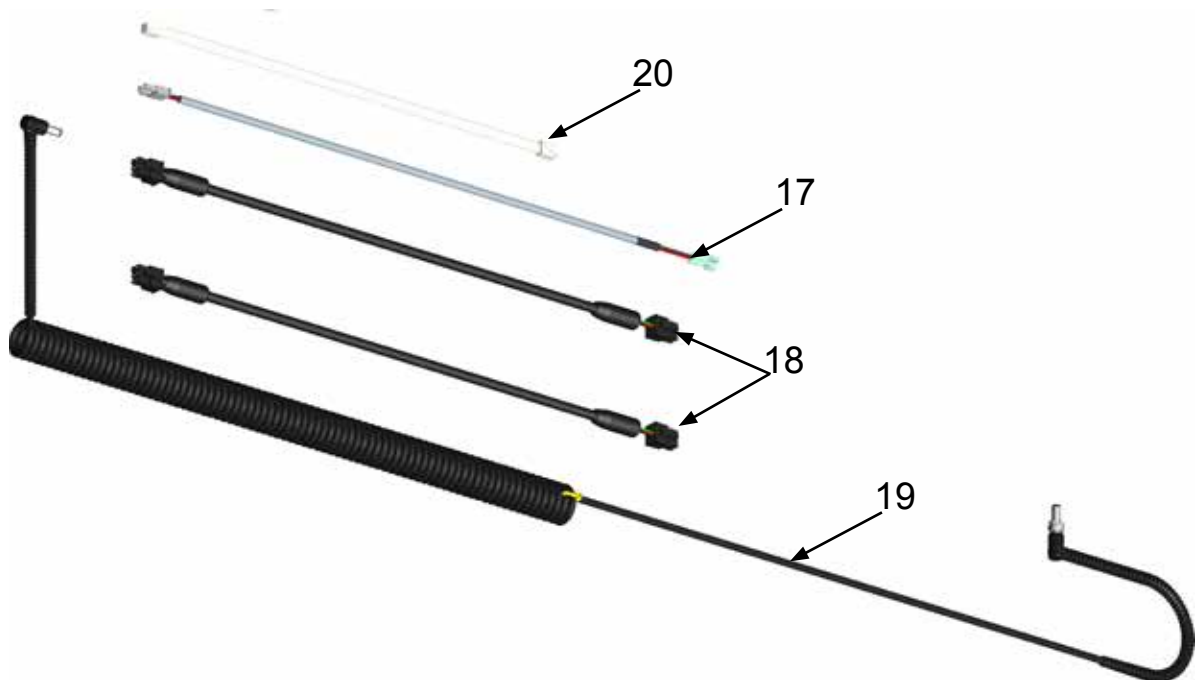

SYM	REQ	PART NO	DESCRIPTION
1	4	1-12724A	SCREW - #6-19 X 1/4 SELF TAP - TRI
2	4	1-12824A	SCREW - #6-19 X 1/2 SELF TAP - TRI
3	4	1-13204A2	SCREW - PHM, M4 X 10MM X 12MM
4	12	1-18206	SCREW - PHM, M3 X 12M W/ WASHER
5	4	1-5547	WASHER-LOCK, EXT, M4
6	2	5-2345	TIE - CABLE 4" LG X .10" WD
7	1	8-09919A	STRAIN RELIEF
8	1	EAA0381J27A	POD ASSY - V3D3, COMMON
9	1	EAA0381J28B	CAM-CAM ASSY - OEM
10	1	EAA0381J58A	GRAVITY GAUGE V3400
11	1	EAC0116J08A	COVER - V3D3, SOLID, NA
		EAA0381J84A	COVER-WIRELESS UHR,SOLID,EU
12	1	EAC0116J11A	COVER - V3D3, CAL/CAM, NA
		EAA0381J86A	COVER-WIRELESS UHR,CAL-CAM,EU
13	1	EAC0116J12A	COVER - V3D3, FRONT, NA
		EAA0381J85A	COVER-WIRELESS UHR,FRONT,EU
14	2	EAC0116J13A	COVER - V3D3, VODI
		EAA0381J79A	VODI PLATE_A- EMI SHIELD
15	1	EAL0343J76A	ELECT/SERIAL LABEL
16	1	EAL0343J81A	GRAPHIC FACE PLATE - V3D2
17	1	EAW0235J48A	CABLE ASS'Y, ULTRA MOTOR CABLE
18	2	EAW0235J51A	CABLE ASSY-CAMERA, ULTRA ARAGO
19	1	EAW0235J82A	CABLE - POWER, COILED V3D3
20	1	EAW0235J87A	CABLE ASM - V3D3, COMM.

TEEMW653V3 - VAG SPARE PARTS