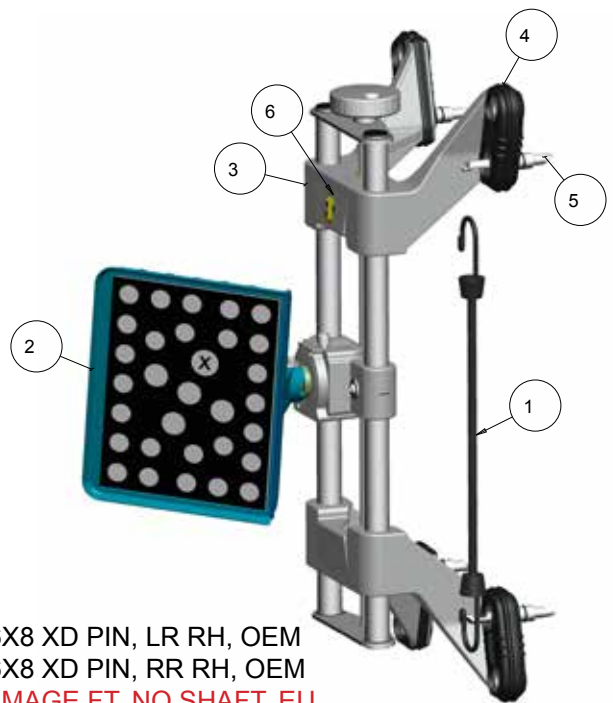

AC700 WHEEL CLAMP - XD TARGET, REAR

SYM	REQ	PART NO	DESCRIPTION
1	1	1-08584A	BUNGEE CORD
2	1	EAA0420J14A	TARGET ASM - 6X8 XD PIN, LR RH, OEM
	1	EAA0420J15A	TARGET ASM - 6X8 XD PIN, RR RH, OEM
3	1	EAC0079J76A	WHEEL CLAMP IMAGE FT, NO SHAFT, EU
	1	EAC0079J70A	WHEEL CLAMP IMAGE FT, NO SHAFT, NA
4	4	EAC0105J35A	COVER - RUBBER, V3D
5	1	EAK0268J41C	GRABBER KIT - SINGLE END
6	1	EAL0415J11A	DECAL - RIGHT REAR, INDICATOR
	1	EAL0415J10A	DECAL - LEFT REAR, INDICATOR