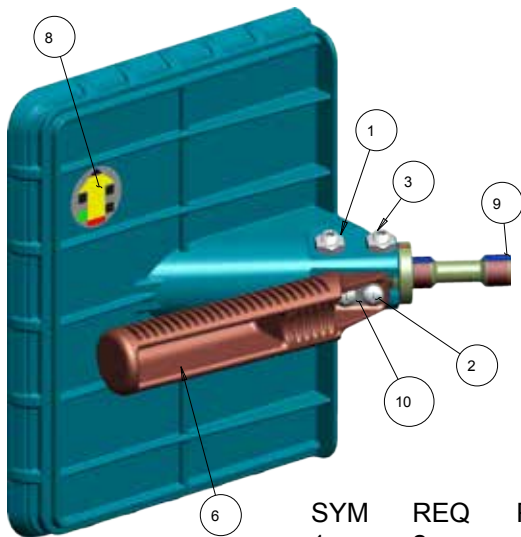

SYM	REQ	PART NO	DESCRIPTION
1	2	1-20733A	NUT - JAM, M8
2	2	1-38806A	SCREW - M5 X 16MM W/ WASHER
3	2	1-54810A	SCREW - SET. M8 X 20MM, CONE PT
4	1	8-10632A	ADHESIVE - DP5106 2 PART EXPOXY
6	1	EAC0116J00A	HANDLE - TARGET, SUPPORT
8	1	EAL0415J10A	DECAL - LEFT REAR, INDICATOR
	1	EAL0415J11A	DECAL - RIGHT REAR, INDICATOR
9	1	EAM0088J24A	ADAPTOR - XD TARGET - OEM
10	1	EAS2119J98A	PLATE - SUPPORT, HANDLE

TEEMW653V3 - VAG SPARE PARTS