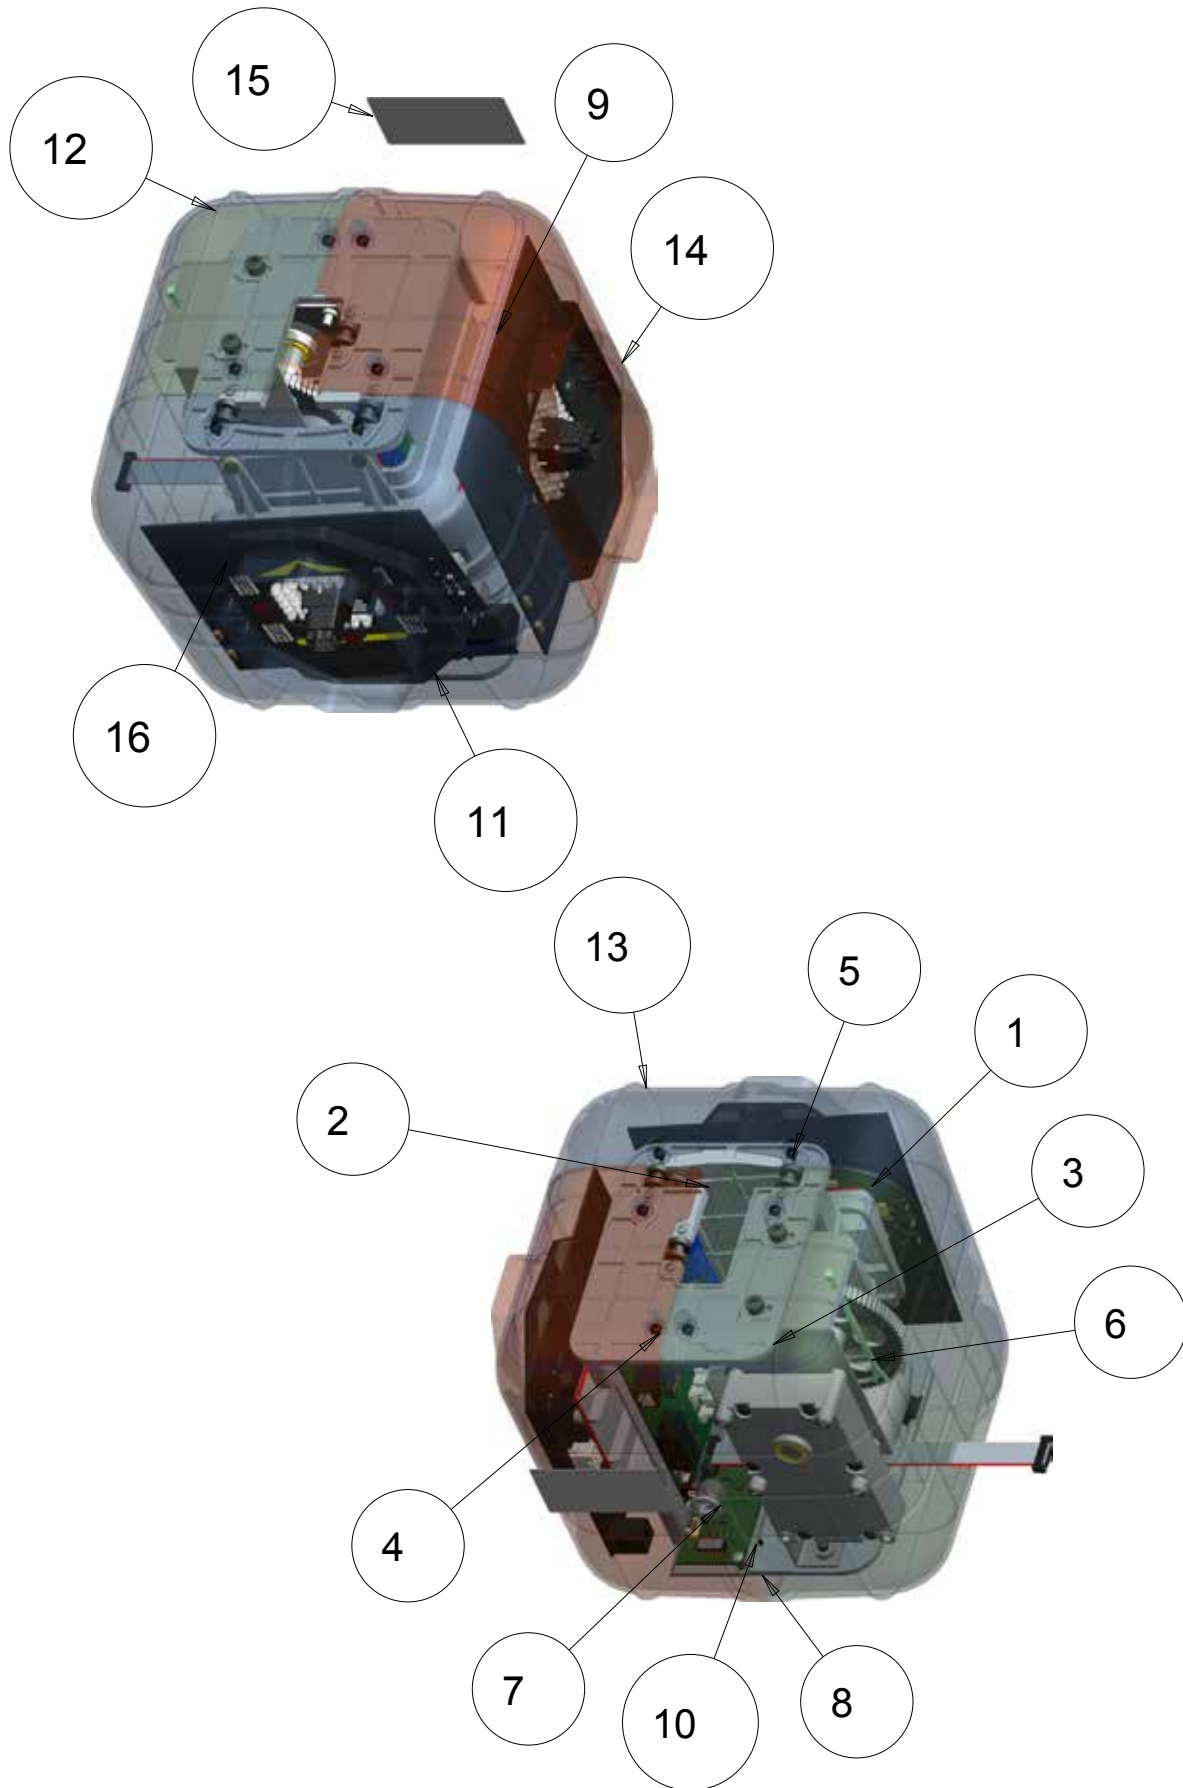

CAMERA PODS (CAM/CAM)

TEEWA553V3 - VAG SPARE PARTS

SYM	REQ	PART NO	DESCRIPTION
1	4	1-12724A	SCREW - #6-19 X 1/4 SELF TAP - TRI
2	4	1-12824A	SCREW - #6-19 X 1/2 SELF TAP - TRI
3	4	1-13204A2	SCREW - PHM, M4 X 10MM X 12MM
4	12	1-18206	SCREW - PHM, M3 X 12M W/ WASHER
5	4	1-5547	WASHER-LOCK, EXT, M4
6	2	5-2345	TIE - CABLE 4" LG X .10" WD
7	1	8-09919A	STRAIN RELIEF
8	1	EAA0381J27A	POD ASSY - V3D3, COMMON
9	1	EAA0381J28B	CAM-CAM ASSY - OEM
10	1	EAA0381J58A	GRAVITY GAUGE V3400
11	1	EAC0116J08A	COVER - V3D3, SOLID, NA
		EAA0381J84A	COVER-WIRELESS UHR,SOLID,EU
12	1	EAC0116J11A	COVER - V3D3, CAL/CAM, NA
		EAA0381J86A	COVER-WIRELESS UHR,CAL-CAM,EU
13	1	EAC0116J12A	COVER - V3D3, FRONT, NA
		EAA0381J85A	COVER-WIRELESS UHR,FRONT,EU
14	2	EAC0116J13A	COVER - V3D3, VODI
		EAA0381J79A	VODI PLATE_A- EMI SHIELD
15	1	EAL0343J76A	ELECT/SERIAL LABEL
16	1	EAL0343J81A	GRAPHIC FACE PLATE - V3D2
17	1	EAW0235J48A	CABLE ASS'Y, ULTRA MOTOR CABLE
18	2	EAW0235J51A	CABLE ASSY-CAMERA, ULTRA ARAGO
19	1	EAW0235J82A	CABLE - POWER, COILED V3D3
20	1	EAW0235J87A	CABLE ASM - V3D3, COMM.