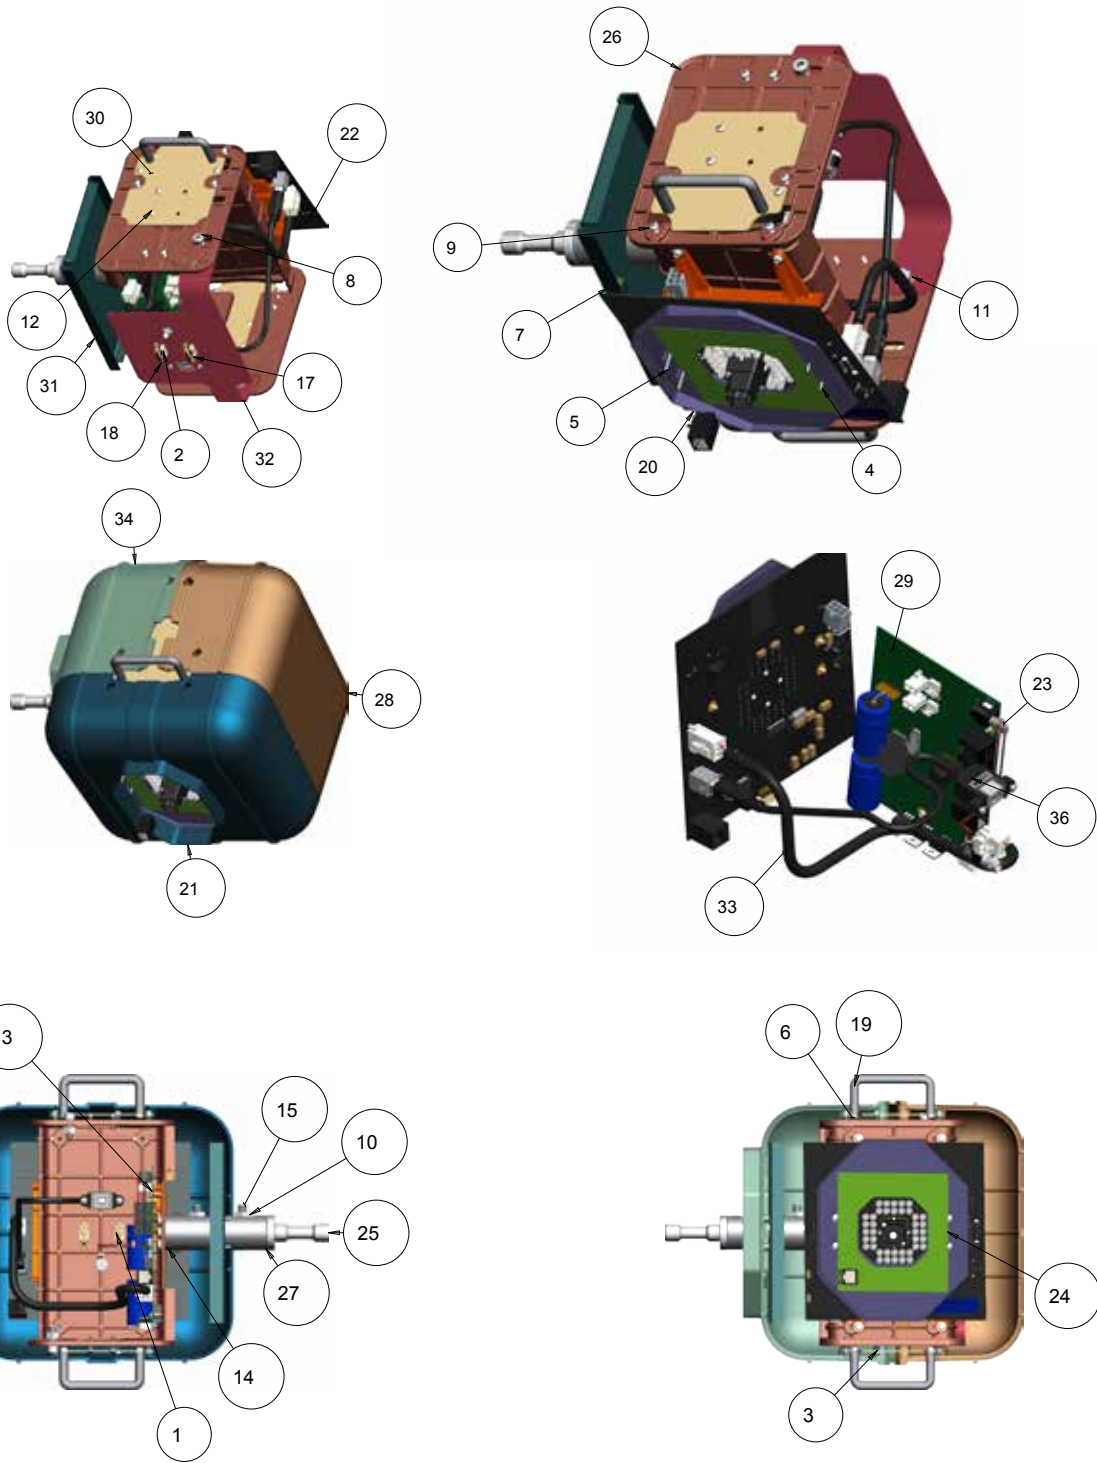

TEEWA553V3 - VAG SPARE PARTS

KIT-V3400, ADR, EU

EAK0320J65A

PART NUMBER	DESCRIPTION
EAA0321J77D	ADR AS – V3400
TEAK0320J65A	INSTALL INSTRUCTIONS
EAW0235J92A	CABLE ASM – ADR, PC - USB
2-90457	CLAMP – METAL, 3/8
1-16006A	SCREW – PHM, M5 X12MM (BLK) W/ LK WASHER

SYM	REQ	PART NO	DESCRIPTION
1	2	1-01537A	NUT - LOCK, M3
2	2	1-02007A	SCREW - PHM, M3 X 10MM
3	8	1-09162A	SPACER-5MM OD X 3.2MM ID X 5MM HT
4	4	1-12724A	SCREW - #6-19 X 1/4 SELF TAP - TRI
5	4	1-12824A	SCREW - #6-19 X 1/2 SELF TAP - TRI
6	8	1-13204A2	SCREW - PHM, CHEESE M4 X 10MM
7	2	1-16162A	SPACER - .26 ID, .50 OD X .25 THK.
8	2	1-16209	SCREW - SHC, M6 X 16MM
9	12	1-18206	SCREW - PHM W EXT LW , M3 X 12MM
10	2	1-20733A	NUT - JAM, M8
11	2	1-25433A	NUT - M6, LOCK
12	8	1-27506A	SCREW - PHM, M3 X 12MM
13	4	1-38606A	SCREW - PHM, M3 X 6MM
14	4	1-38806A	SCREW - M5 X 16MM W/ WASHER
15	2	1-54810A	SCREW - SET. M8 X 20MM, CONE PT
16	10	1-5547	WASHER - INTERNAL LOCK, M4
17	2	5-07745A	HOLDER - CABLE TIE
18	3	5-845	CABLE TIE
19	2	8-10433B	HANDLE - ADR, V3400
20	1	EAA0381J79A	VODI PLATE_A- EMI SHIELD
21	1	EAA0381J85A	COVER - WIRELESS UHR, FRONT, EU
22	1	EAA0381J96A	CAMERA ASM - ADR, V3400
23	1	EAE0049J87A	PATCH - POWER, ADR, V3400
24	1	EAL0415J90A	DECAL - BLANK, V3400 ADR
25	1	EAM0088J24A	ADAPTOR - XD TARGET - OEM
26	1	EAM0088J35A	BRACKET - ADR CAMERA
27	1	EAM0088J37A	SUPPORT - SHAFT, ADR, V3400
28	1	EAM0088J44A	COVER - ADR, V3400, SOLID
29	1	EAP0280J30A	CONTROL BOARD V3D3
30	2	EAS2146J10A	BRACKET - ADR, HANDLE, V3400
31	1	EAS2146J13A	BRACKET - ADR, COVER
32	1	EAS2146J18A	BRACKET - ADR, V3400, POWER
33	1	EAW0235J51A	CABLE ASM - ADR, POWER
34	1	EMA0088J45A	COVER - ADR V3400, OPEN
36	1	EAW0235J88A	CABLE - PATCH, USB

TEEMW653V3 - VAG SPARE PARTS