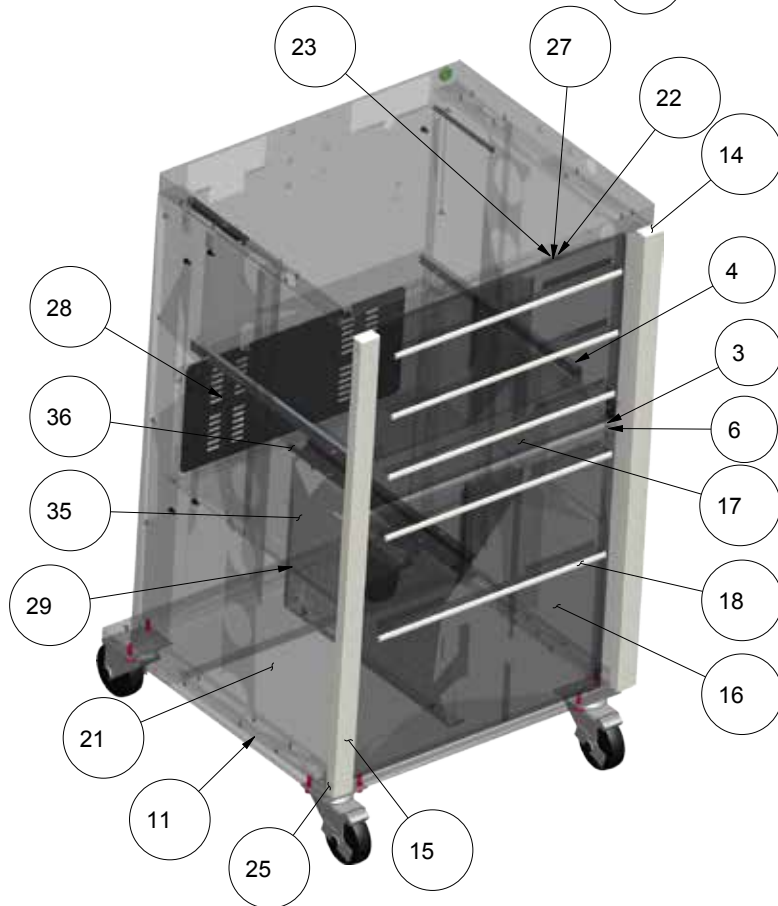

TEEWA553V3 - VAG SPARE PARTS

CABINET (VAG)
EAA0421V01A - GRAY

EAC0116J54A - TOP BRKT

EAC0116J55A - BOTTOM BRKT

TEEWA553V3 - VAG SPARE PARTS

SYM	REQ	PART NO	DESCRIPTION
1	4	1-13606A	SCREW,PH,M4X6MM,ZN
2	9	1-16006A	SCREW,PH,M5X12MM,BLK
3	4	1-25306A	SCREW,PHMS,M5X20MM
4	12	1-38909A	SCREW,BHCS,M4X12MM
5	8	1-55501A	SCREW,HEX 5/16"-12X1"
6	4	1-5665	BUSHING - SHOULDER
7	4	8-33939A	CASTER-SWIVEL 5" WITH BRAKE
9	1	EAS2164V09A	BACK DOOR,ME-HE-SHE
10	1	EAA0416V07A	BACK PLATE ASSY, ME-HE
11	1	EAA0416V23B	BASE ASSY, ME-HE, EXTENDED
12	4	5-03945B	CABLE TIE MOUNT,1"X1",BLACK
13	4	4500-0029	CABLE TIE,BLACK
14	2	EAC0116J56A	CAP,CORNER TRIM
15	2	EAC0121V06A	CORNER TRIM,ARC SHAPE
16	1	EAA0421V07A	DOOR ASSY,PC, GRAY RAL7012
17	1	EAA0421V06A	DOOR ASSY,PRINTER, GRAY RAL7012
18	5	EAC0121V05A	DOOR TRIM, FRONT
19	1	EAA0416V14A	DRAWER ASSY,PRINTER
20	2	EAC0121V09A	INSERT,PRINTER DOOR
21	1	EAA0421V04A	LEFT PANEL ASSY, GRAY RAL7012
22	4	8-04842A	MAGNET,NDFEB,NI PLATED
23	4	1-11233	NUT,HEX,M3
24	1	EAA0421V05A	RIGHT PANEL ASSY, GRAY RAL7012
25	4	1-17358	RIVET,AL,4MM,SILVER
26	66	1-15158A	RIVET,STEEL,4.8MM,BLK
27	4	1-11103CN	SCREW,FH,M3X10MM
28	1	EAA0421V08A	SHELF ASSY,PRINTER, GRAY RAL7012
29	1	EAS2164V16A	SHELF,PC,ME-HE-SHE
30	2	8-06488A	SLIDE TRAIL
31	2	EAS2164V07A	SUPPORT BRACKET,
32	1	EAA0416V01A	TOP PANEL ASSY,ME-HE
33	1	8-09816A	GROMMET-BLACK.25 ID X 1.00 OD
35	1	EAA0416V16A	PLATE ASSY,TOOLS STORAGE
36	1	EAA0416V17A	FIXED BRACKET ASSY, TOOLS STORAGE

EAK0320J56A - HANGER BRACKETS - MULTI CLAMP

REQ	PART NUMBER	DESCRIPTION
2	EAC0116J54A	CLAMP HOLDER, UPPER
2	EAC0116J55A	CLAMP HOLDER, LOWER
24	1-39506A	SCREW – PHMS, M8 X 1.25MM X 16MM
1	TEAK0320J56A	INSTALLATION INSTRUCTIONS