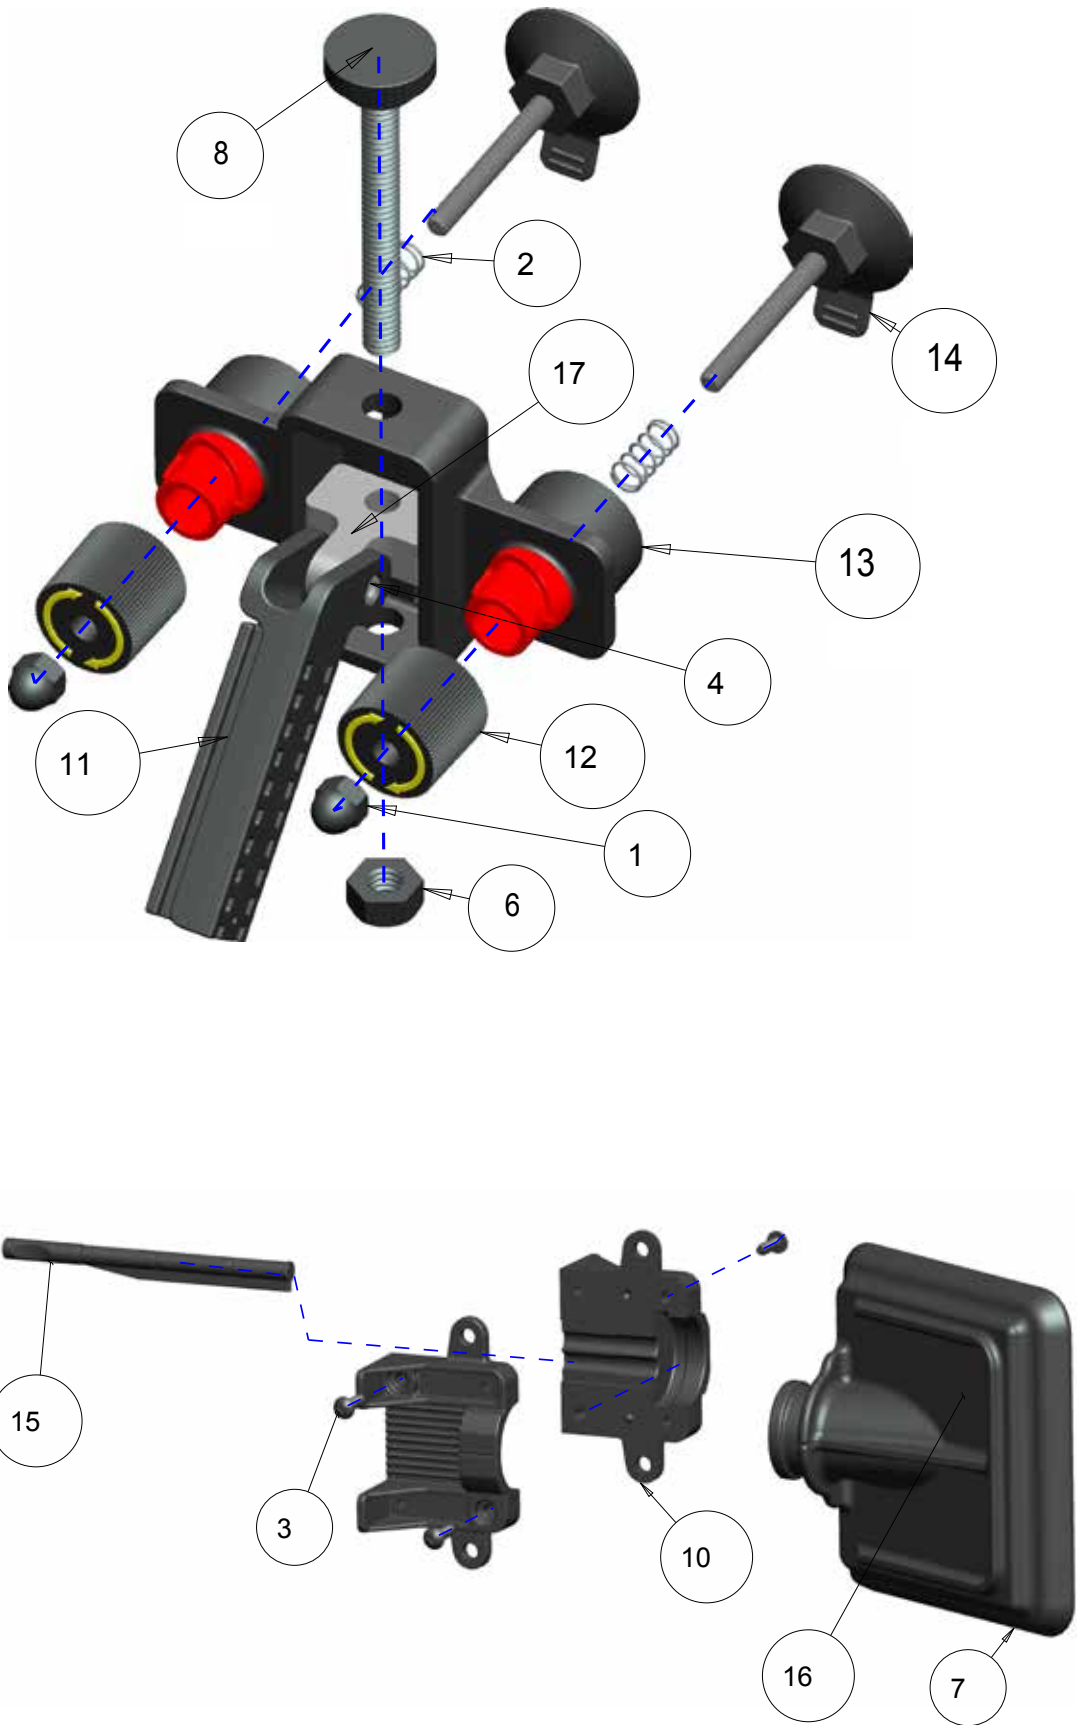

SYM	REQ	PART NO	DESCRIPTION
1	2	1-20733A	NUT - JAM, M8
2	2	1-38806A	SCREW - M5 X 16MM W/ WASHER
3	2	1-54810A	SCREW - SET. M8 X 20MM, CONE PT
4	1	8-10632A	ADHESIVE - DP5106 2 PART EXPOXY
6	1	EAC0116J00A	HANDLE - TARGET, SUPPORT
8	1	EAL0415J09A	DECAL - LEFT FRONT, INDICATOR
	1	EAL0415J12A	DECAL - RIGHT FRONT, INDICATOR
9	1	EAM0088J56A	ADAPTOR 3.5" - XD TARGET - OEM
10	1	EAS2119J98A	PLATE - SUPPORT, HANDLE

TEEWA553V3 - VAG SPARE PARTS

AC700 WHEEL CLAMP - XD TARGET, REAR

SYM	REQ	PART NO	DESCRIPTION
1	1	1-08584A	BUNGEE CORD
2	1	EAA0420J14A	TARGET ASM - 6X8 XD PIN, LR RH, OEM
	1	EAA0420J15A	TARGET ASM - 6X8 XD PIN, RR RH, OEM
3	1	EAC0079J76A	WHEEL CLAMP IMAGE FT, NO SHAFT, EU
	1	EAC0079J70A	WHEEL CLAMP IMAGE FT, NO SHAFT, NA
4	4	EAC0105J35A	COVER - RUBBER, V3D
5	1	EAK0268J41C	GRABBER KIT - SINGLE END
6	1	EAL0415J11A	DECAL - RIGHT REAR, INDICATOR
	1	EAL0415J10A	DECAL - LEFT REAR, INDICATOR

SYM	REQ	PART NO	DESCRIPTION
1	2	1-20733A	NUT - JAM, M8
2	2	1-38806A	SCREW - M5 X 16MM W/ WASHER
3	2	1-54810A	SCREW - SET. M8 X 20MM, CONE PT
4	1	8-10632A	ADHESIVE - DP5106 2 PART EXPOXY
6	1	EAC0116J00A	HANDLE - TARGET, SUPPORT
8	1	EAL0415J10A	DECAL - LEFT REAR, INDICATOR
	1	EAL0415J11A	DECAL - RIGHT REAR, INDICATOR
9	1	EAM0088J24A	ADAPTOR - XD TARGET - OEM
10	1	EAS2119J98A	PLATE - SUPPORT, HANDLE

TEEMW653V3 - VAG SPARE PARTS

TEEWA553V3 - VAG SPARE PARTS

MEASURING KIT - RIDE HEIGHT

EAK0320J58A

REQ	PART NUMBER	DESCRIPTION
1	EAA0395J36A	ACTIVE RIDE HEIGHT, RF
1	EAA0395J37A	ACTIVE RIDE HEIGHT, RR
1	EAA0395J38A	ACTIVE RIDE HEIGHT, LF
1	EAA0395J39A	ACTIVE RIDE HEIGHT, LR
4	EAC0116J52A	BRACKET-CAB MT, RIDE HEIGHT
8	1-13304A	SCREW - M4 X 12 MM PH
1	TEAK0320J58A	USAGE INSTRUCTIONS
8	1-13533A	NUT, BARB (EXT. WAHSER) (M4)