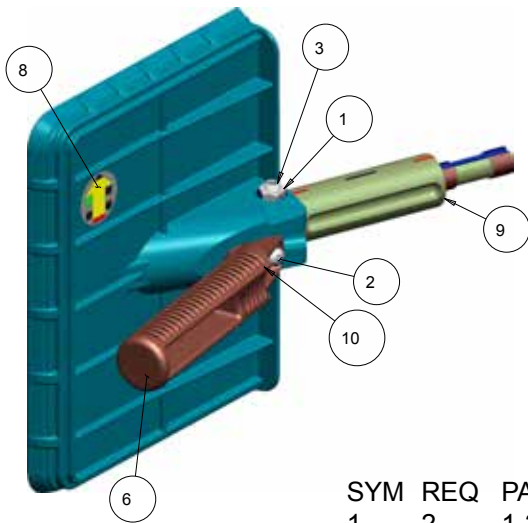

SYM	REQ	PART NO	DESCRIPTION
1	2	1-20733A	NUT - JAM, M8
2	2	1-38806A	SCREW - M5 X 16MM W/ WASHER
3	2	1-54810A	SCREW - SET. M8 X 20MM, CONE PT
4	1	8-10632A	ADHESIVE - DP5106 2 PART EXPOXY
6	1	EAC0116J00A	HANDLE - TARGET, SUPPORT
8	1	EAL0415J09A	DECAL - LEFT FRONT, INDICATOR
	1	EAL0415J12A	DECAL - RIGHT FRONT, INDICATOR
9	1	EAM0088J56A	ADAPTOR 3.5" - XD TARGET - OEM
10	1	EAS2119J98A	PLATE - SUPPORT, HANDLE

TEEWA553V3 - VAG SPARE PARTS