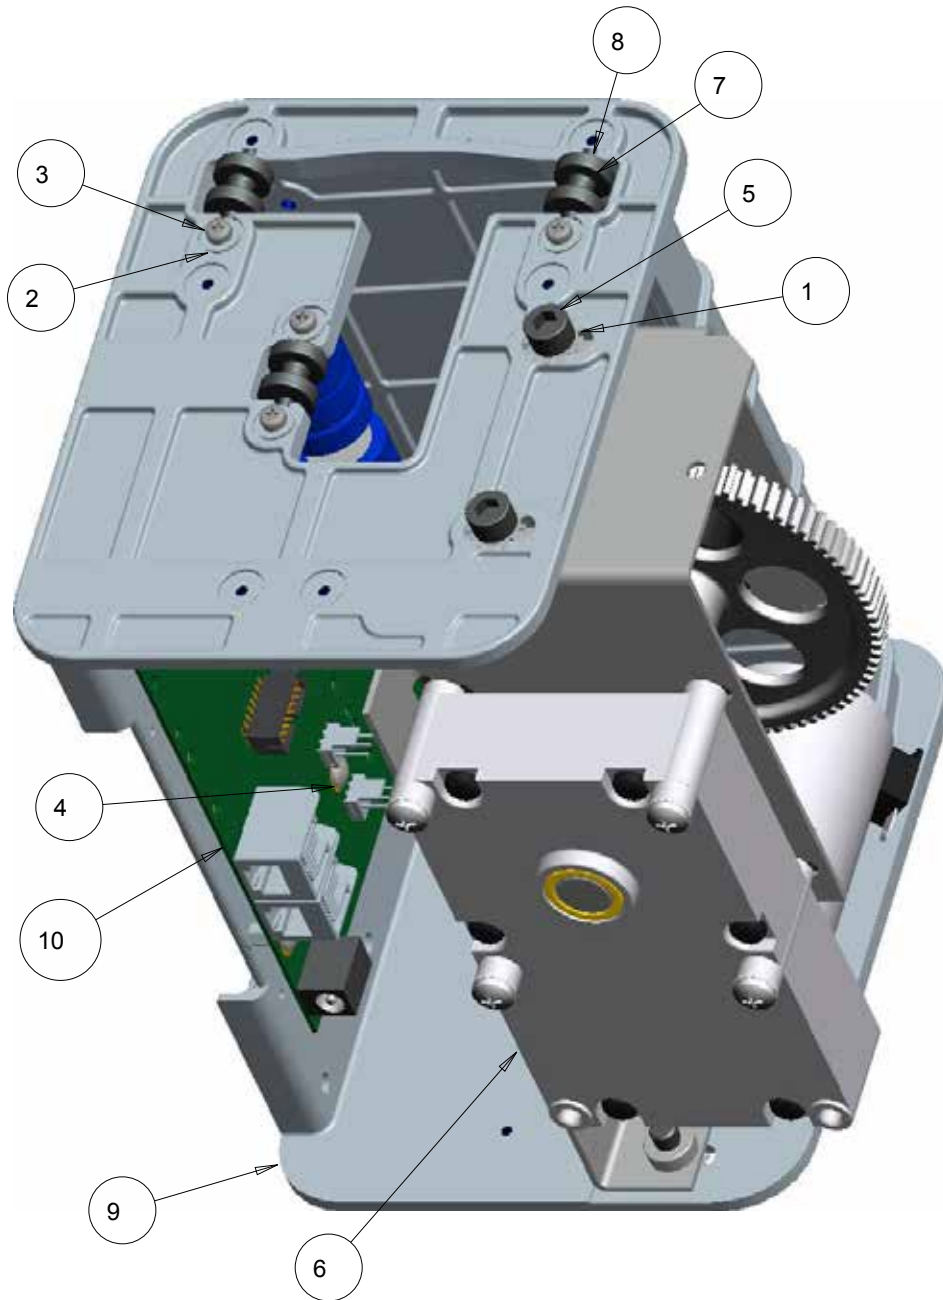

TEEMW653V3 - VAG SPARE PARTS

CAM/CAM ASSEMBLY

REF	REQ	PART NO	DESCRIPTION
1	1	EAK0277J97E	CAMERA SERVICE KIT.
2	1	EAK0305J79B	TARGET BRACKET ASSY

CAM/TARGET ASSEMBLY

POD CAR
EAA0381J27A

SYM	REQ	PART NO	DESCRIPTION
1	3	1-1548	WASHER-EXT,SHAKEPROOF 6MM
2	8	1-16341A	WASHER - FLAT (3MM), 9MM OD
3	8	1-20504A	SCREW PAN HEAD
4	4	1-38606A	MSCR PHIL PH W/LK M3X6MM
5	3	1-47909A	SCREW-HEX SOCKET H.CAP
6	1	EAA0381J32A	MOTOR/GEAR ASM., V3D3
7	6	EAC0116J05A	ROLLER - V3D3
8	6	EAM0088J16A	PIN - ROLLER, 3MM
9	1	EAM0088J20A	SLIDE CAR - V3D3, MACHINE ASSY
10	1	EAP0280J30A	CONTROL BOARD V3D3

TEEWA553V3 - VAG SPARE PARTS

MOTOR / GEAR ASSEMBLY
EAA0381J32A REV B

SYM	REQ	PART NO	DESCRIPTION
1	1	1-02863A	BEARING- FLANGE MTD
2	2	1-32806A	SCREW - PHMS #10-24 X 3/8
3	4	1-347	#10 INTERNAL TOOTH LOCKWASHER
4	1	EAM0088J31A	SCREW-SHCS, 1/4-20 X 3/4,
5	4	1-4806	MSCR PNH #10-32 X 1-3/4
6	1	1-7433	NUT & L/WASHER ASSY, 1/4-20
7	2	1-7733	LOCK NUT-10-24 X .375
8	1	2-44066A	GEAR MOTOR, 12V, ULTRA
9	1	EAA0321J63A	PLATE ASM. - MOTOR LOCK, UA
10	1	EAC0079J65A	GEAR - SPUR, DIE CAST
12	1	EAS2119J83A	BRACKET - MOTOR, V3D3
13	2	1-12944A	SPACER - .PULLY .62 OD X .13 LG