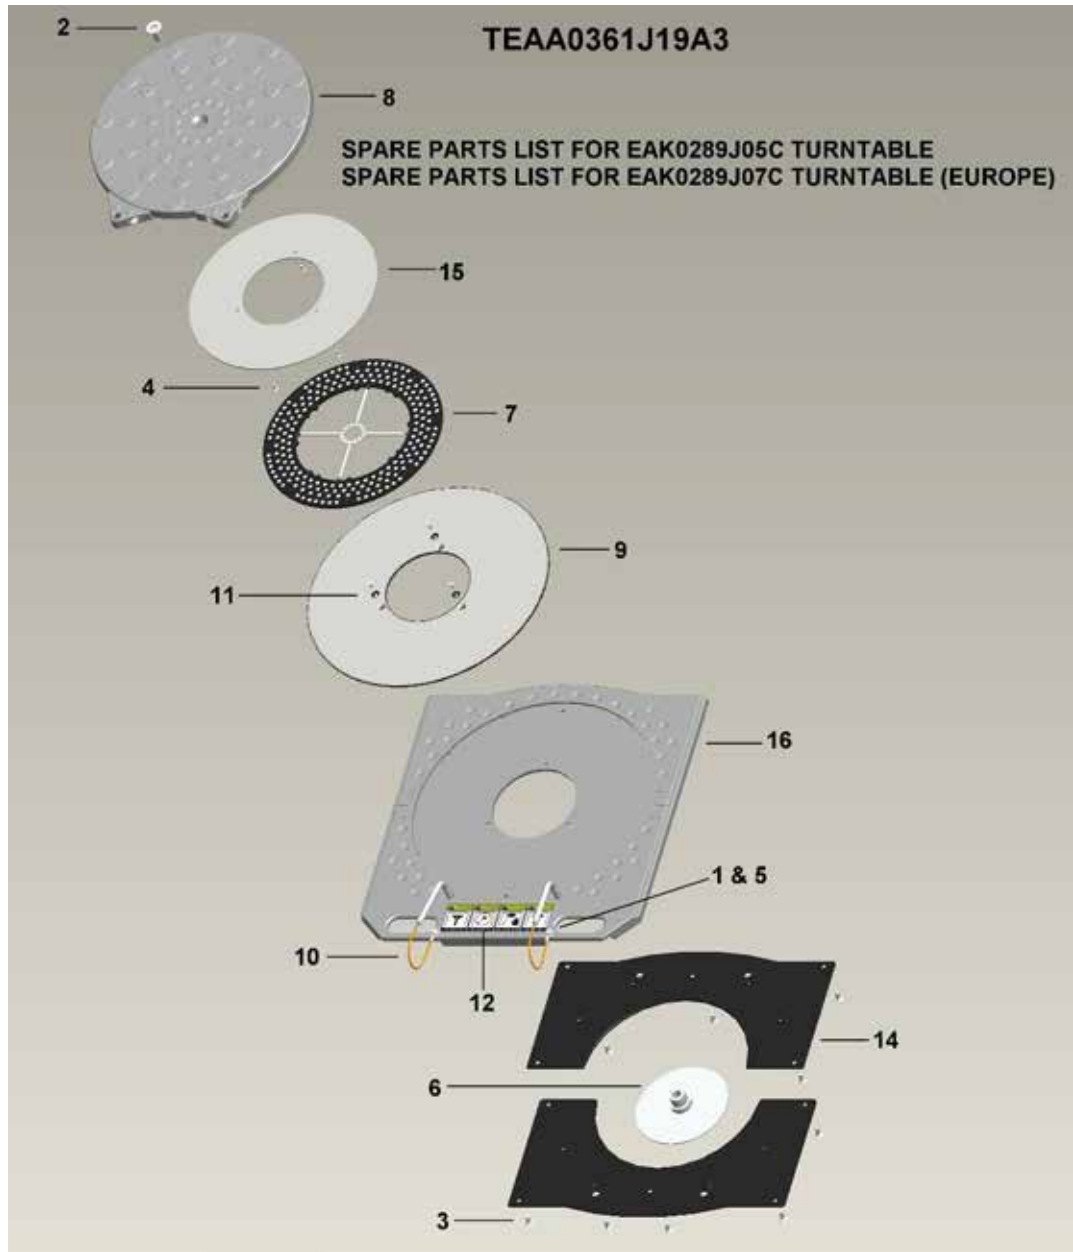

TEEWA553V3 - VAG SPARE PARTS

16	1	EAM0073J38A	BASE - TT, MACH
15	1	EAM0047J57A	TOP WEAR PLATE
14	2	EAM0047J52A	PAD - TT
13	1	EAL0392J92A	LABEL-PATENT TURN TABLE
12	1	EAL0392J20A	LABEL - TT
11	3	EAC0105J18A	SEPARATOR - SCREW, TT
10	2	EAA0361J21A	LANYARD ASM. - TT
9	1	EAA0361J20A	PLATE ASM. - BOTTOM, TT
8	1	EAA0333J74B	TOP PLATE ASM, TT
7	1	EAA0333J59A	BALL PLATE ASM.
6	1	EAA0333J49A	WELDMENT- PLATE/COLUMN
5	2	1-33906A	SCREW, M6 X 10mm , PAN HD
4	6	1-26603A	SCREW-FHMS M5 x .8, 10mm
3	10	1-24203A	SCREW - M6 X 16mm FHMS, PHIL
2	1	1-23903A	SCREW - FHSC, M14 X 30mm
1	2	1-01843A	WASHER - SHOULDER
SYM	REQD	PART NO	DESCRIPTION

TEEMW653V3 - VAG SPARE PARTS