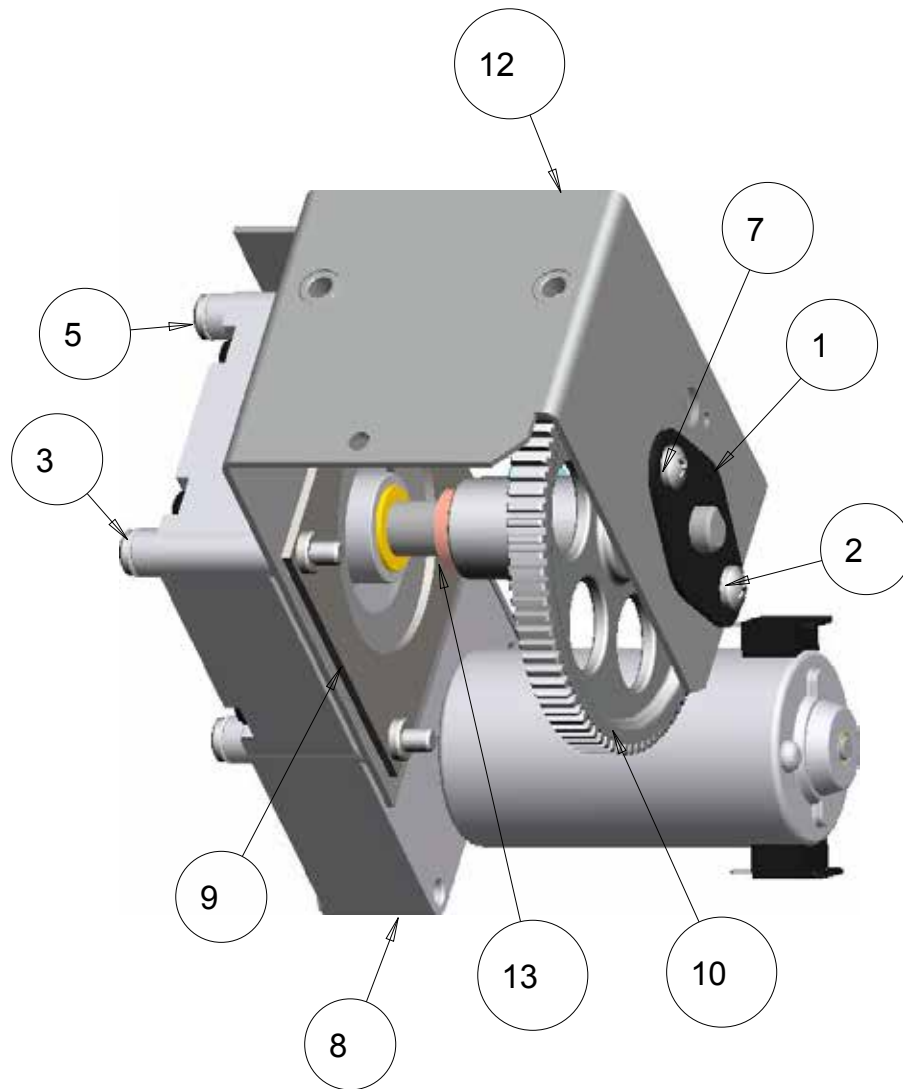

TEEMW653V3 - VAG SPARE PARTS

CAM/CAM ASSEMBLY

REF	REQ	PART NO	DESCRIPTION
1	1	EAK0277J97E	CAMERA SERVICE KIT.
2	1	EAK0305J79B	TARGET BRACKET ASSY

CAM/TARGET ASSEMBLY

POD CAR
EAA0381J27A

SYM	REQ	PART NO	DESCRIPTION
1	3	1-1548	WASHER-EXT,SHAKEPROOF 6MM
2	8	1-16341A	WASHER - FLAT (3MM), 9MM OD
3	8	1-20504A	SCREW PAN HEAD
4	4	1-38606A	MSCR PHIL PH W/LK M3X6MM
5	3	1-47909A	SCREW-HEX SOCKET H.CAP
6	1	EAA0381J32A	MOTOR/GEAR ASM., V3D3
7	6	EAC0116J05A	ROLLER - V3D3
8	6	EAM0088J16A	PIN - ROLLER, 3MM
9	1	EAM0088J20A	SLIDE CAR - V3D3, MACHINE ASSY
10	1	EAP0280J30A	CONTROL BOARD V3D3

TEEWA553V3 - VAG SPARE PARTS

MOTOR / GEAR ASSEMBLY
EAA0381J32A REV B

SYM	REQ	PART NO	DESCRIPTION
1	1	1-02863A	BEARING- FLANGE MTD
2	2	1-32806A	SCREW - PHMS #10-24 X 3/8
3	4	1-347	#10 INTERNAL TOOTH LOCKWASHER
4	1	EAM0088J31A	SCREW-SHCS, 1/4-20 X 3/4,
5	4	1-4806	MSCR PNH #10-32 X 1-3/4
6	1	1-7433	NUT & L/WASHER ASSY, 1/4-20
7	2	1-7733	LOCK NUT-10-24 X .375
8	1	2-44066A	GEAR MOTOR, 12V, ULTRA
9	1	EAA0321J63A	PLATE ASM. - MOTOR LOCK, UA
10	1	EAC0079J65A	GEAR - SPUR, DIE CAST
12	1	EAS2119J83A	BRACKET - MOTOR, V3D3
13	2	1-12944A	SPACER - .PULLY .62 OD X .13 LG