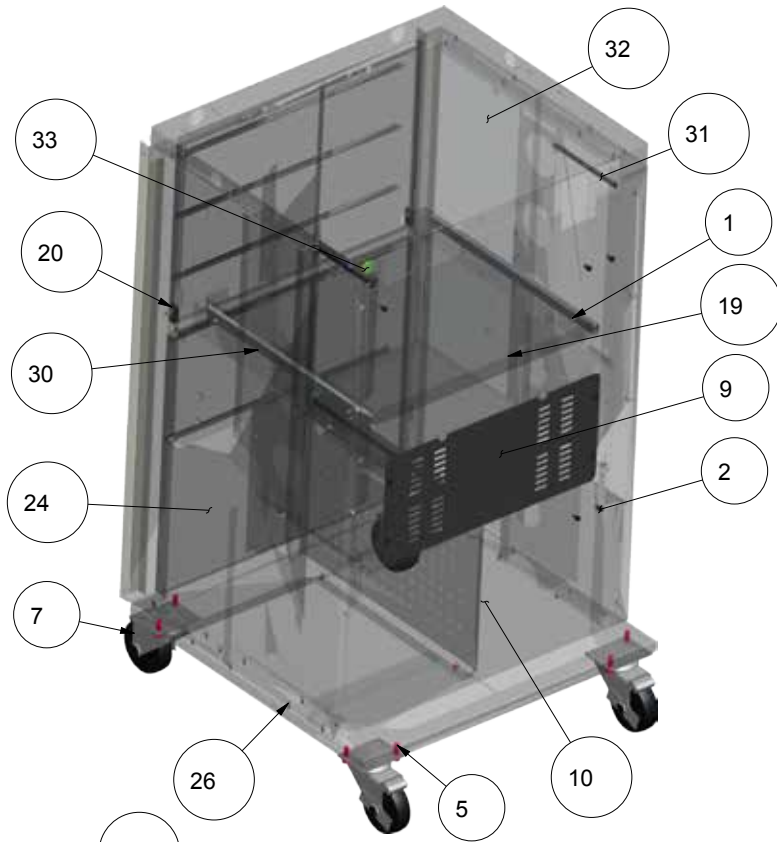

TEEWA553V3 - VAG SPARE PARTS

CABINET (VAG)
EAA0421V01A - GRAY

EAC0116J54A - TOP BRKT

EAC0116J55A - BOTTOM BRKT

TEEWA553V3 - VAG SPARE PARTS

SYM	REQ	PART NO	DESCRIPTION
1	4	1-13606A	SCREW,PH,M4X6MM,ZN
2	9	1-16006A	SCREW,PH,M5X12MM,BLK
3	4	1-25306A	SCREW,PHMS,M5X20MM
4	12	1-38909A	SCREW,BHCS,M4X12MM
5	8	1-55501A	SCREW,HEX 5/16"-12X1"
6	4	1-5665	BUSHING - SHOULDER
7	4	8-33939A	CASTER-SWIVEL 5" WITH BRAKE
9	1	EAS2164V09A	BACK DOOR,ME-HE-SHE
10	1	EAA0416V07A	BACK PLATE ASSY, ME-HE
11	1	EAA0416V23B	BASE ASSY, ME-HE, EXTENDED
12	4	5-03945B	CABLE TIE MOUNT,1"X1",BLACK
13	4	4500-0029	CABLE TIE,BLACK
14	2	EAC0116J56A	CAP,CORNER TRIM
15	2	EAC0121V06A	CORNER TRIM,ARC SHAPE
16	1	EAA0421V07A	DOOR ASSY,PC, GRAY RAL7012
17	1	EAA0421V06A	DOOR ASSY,PRINTER, GRAY RAL7012
18	5	EAC0121V05A	DOOR TRIM, FRONT
19	1	EAA0416V14A	DRAWER ASSY,PRINTER
20	2	EAC0121V09A	INSERT,PRINTER DOOR
21	1	EAA0421V04A	LEFT PANEL ASSY, GRAY RAL7012
22	4	8-04842A	MAGNET,NDFEB,NI PLATED
23	4	1-11233	NUT,HEX,M3
24	1	EAA0421V05A	RIGHT PANEL ASSY, GRAY RAL7012
25	4	1-17358	RIVET,AL,4MM,SILVER
26	66	1-15158A	RIVET,STEEL,4.8MM,BLK
27	4	1-11103CN	SCREW,FH,M3X10MM
28	1	EAA0421V08A	SHELF ASSY,PRINTER, GRAY RAL7012
29	1	EAS2164V16A	SHELF,PC,ME-HE-SHE
30	2	8-06488A	SLIDE TRAIL
31	2	EAS2164V07A	SUPPORT BRACKET,
32	1	EAA0416V01A	TOP PANEL ASSY,ME-HE
33	1	8-09816A	GROMMET-BLACK.25 ID X 1.00 OD
35	1	EAA0416V16A	PLATE ASSY,TOOLS STORAGE
36	1	EAA0416V17A	FIXED BRACKET ASSY, TOOLS STORAGE

EAK0320J56A - HANGER BRACKETS - MULTI CLAMP

REQ	PART NUMBER	DESCRIPTION
2	EAC0116J54A	CLAMP HOLDER, UPPER
2	EAC0116J55A	CLAMP HOLDER, LOWER
24	1-39506A	SCREW – PHMS, M8 X 1.25MM X 16MM
1	TEAK0320J56A	INSTALLATION INSTRUCTIONS