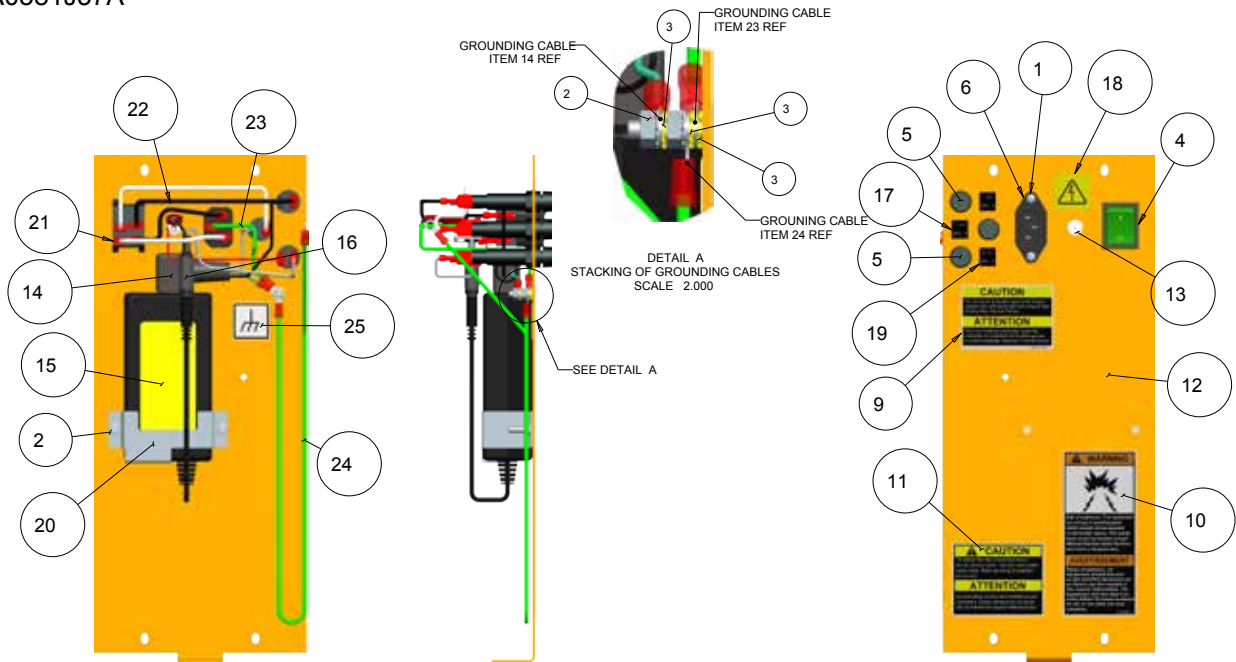

TEEMW653V3 - VAG SPARE PARTS

BASE TOWER

EAA0381J38C

SYM	REQ	PART NO	DESCRIPTION
1	6	1-01637A	NUT-ESNA,M6
2	2	1-04082A	CLAMP - HOSE CUSHIONED
3	8	1-12624A	SCREW - THREAD FORMING, M4X.07,
4	1	1-13533A	NUT - BARB, M4
5	4	1-16641A	WASHER - FLAT (6MM)
6	2	1-16709	SCREW - SHCS, SCREW - SHC, M6 X 35MM
7	1	1-16941A	WASHER, LARGE ISO 7093 (DIN 9021)
8	1	1-32641A	WASHER-LOCK,M4 DIN 6797 TYPE A
9	1	1-34201A	MSCR, HEX HD - M10 X 16MM
10	4	1-56001A	BOLT - HEX HEAD, DIN931
11	1	2-69966A	POWER CABLE - RIGHT ANGLE
12	2	8-08018A	RUBBER FOOT
13	1	EAA0381J37A	ELECTRICAL MOUNT PLATE ASM
14	1	EAA0381J70A	TAG-TORQUE SPEC,V3400
15	1	EAA0395J28A	WELD ASM- V3400 SHORT
16	1	EAC0116J14A	CLAMP - ALIGNER POLE, SIDE A
17	1	EAC0116J15A	CLAMSHELL-ALIGNER POLE,SIDE B
18	1	EAL0343J76A	ELECT/SERIAL LABEL
19	2	EAL0392J07A	LABEL- WARNING
20	1	EAL0392J18A	LABEL-PATENT ALIGNMENT
21	1	EAL0392J19A	LABEL-GROUND
22	1	EAS2119J92B	PLATE - DOUBLER, 5 DEG ROTATION

TEEWA553V3 - VAG SPARE PARTS

ELECTRICAL MOUNT PLATE ASSY

EAA0381J37A

SYM	REQ	PART NO	DESCRIPTION
1	2	1-12224A	SCREW - THREAD FORMING, M3X0.5
2	4	1-13533A	NUT - BARB, M4
3	3	1-32641A	WASHER-LOCK, M4 DIN 6797 TYPE A
4	1	2-14258A	ROCKER SWITCH, ILLUMINATED, GREEN
5	3	2-15651A	FUSE HOLDER
6	1	2-64448A	IEC 320-C14 AC RECEPTACLE
7	2	2-7551	SLO-BLO FUSE (1 AMP, 250V)
8	1	2-7651	SLO-BLO FUSE (2 AMP, 250V)
9	1	86164	LABEL-WARNING, FUSE RATING
10	1	111243	LABEL-WARNING EXPLOSION
11	1	111245	LABEL-CAUTION, ELECTRICAL
12	1	EAA0381J48A	PANEL - ELECT MOUNT, ALIGNER
13	1	EAE0049J81A	CABLE ASM - SWITCHCRAFT
14	1	EAE0049J83A	CABLE ASM - IEC320-C13
15	1	EAE0049J84A	POWER SUPPLY - ALIGNER
16	1	EAE0049J85A	CABLE ASM - DC BARREL (MALE)
17	2	EAL0345P53A	LABEL-FUSE 1A
18	1	EAL0345P54A	ELECTRICAL WARNING LABEL
19	1	EAL0415J61A	LABEL-FUSE, 2A
20	1	EAS2119J91A	BRACKET - POWER SUPPLY, ALIGNER
21	2	EAW0235J83A	CABLE ASM - LT BLUE, 18 AWG
22	2	EAW0235J84A	CABLE ASM - BLACK, 18 AWG
23	1	EAW0235J85A	CABLE ASM - GROUND, 18 AWG
24	1	EAW0235J86A	CABLE ASM - GROUND, 18 AWG