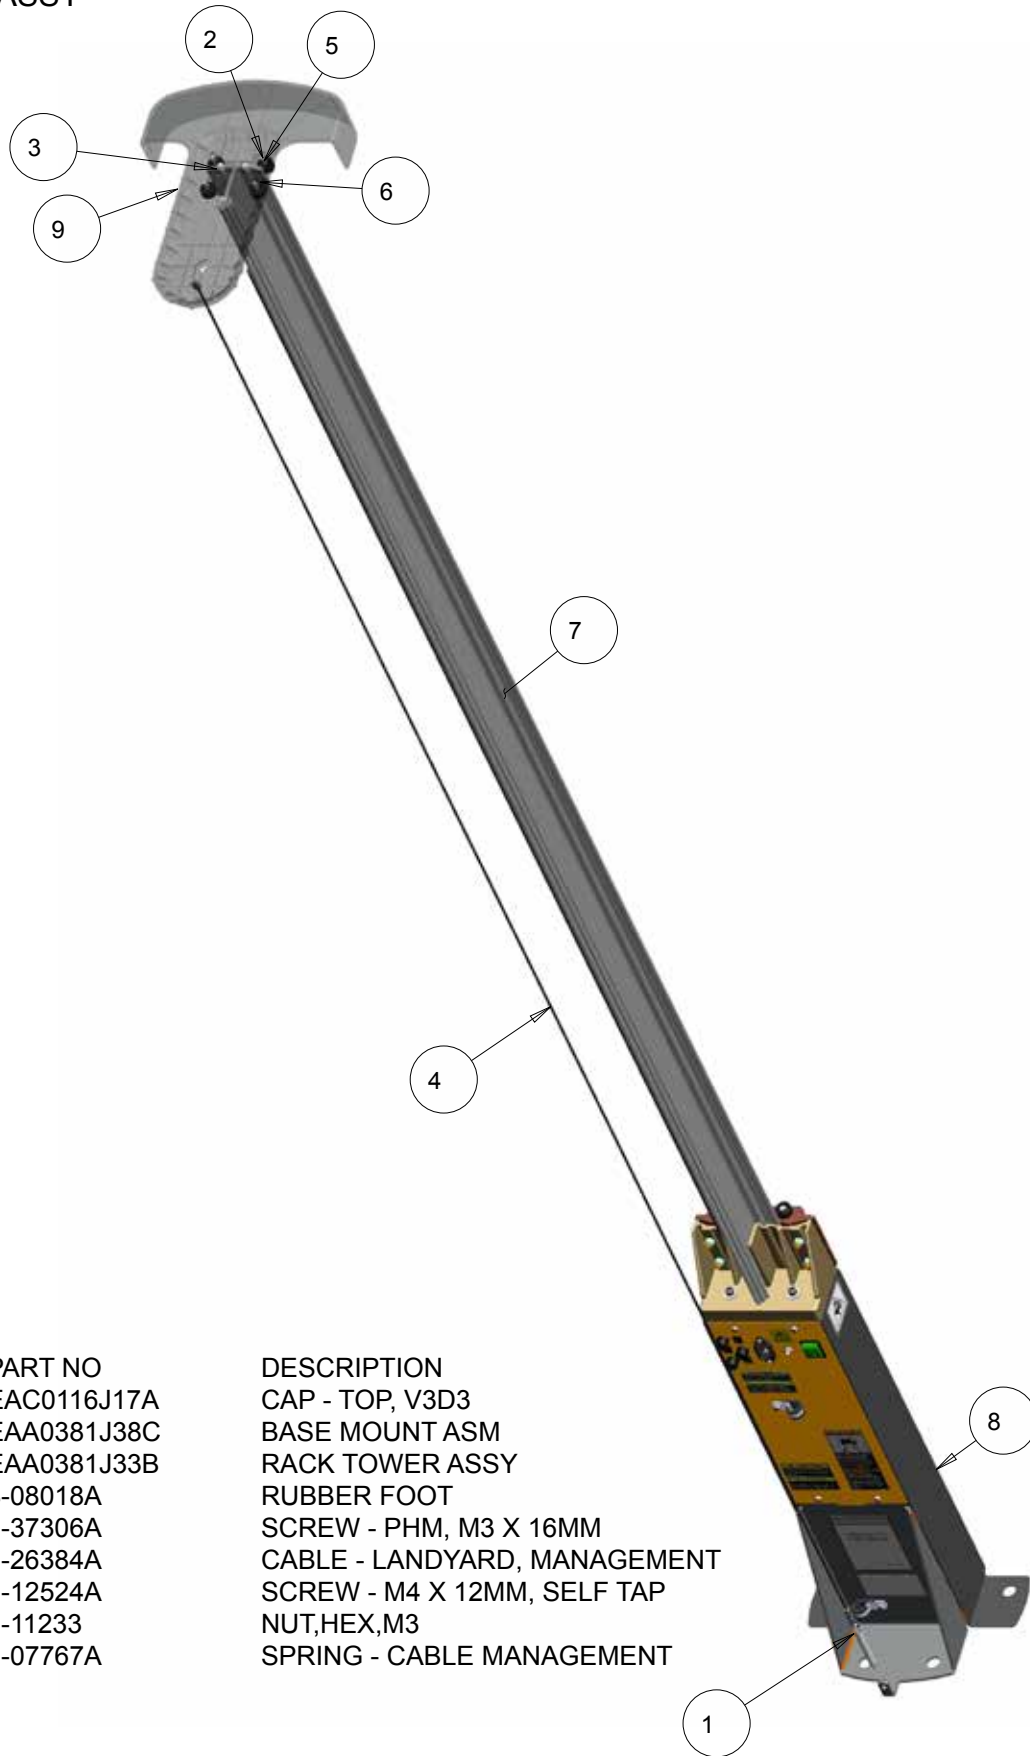

TEEWA553V3 - VAG SPARE PARTS

ELECTRICAL MOUNT PLATE ASSY

EAA0381J37A

SYM	REQ	PART NO	DESCRIPTION
1	2	1-12224A	SCREW - THREAD FORMING, M3X0.5
2	4	1-13533A	NUT - BARB, M4
3	3	1-32641A	WASHER-LOCK, M4 DIN 6797 TYPE A
4	1	2-14258A	ROCKER SWITCH, ILLUMINATED, GREEN
5	3	2-15651A	FUSE HOLDER
6	1	2-64448A	IEC 320-C14 AC RECEPTACLE
7	2	2-7551	SLO-BLO FUSE (1 AMP, 250V)
8	1	2-7651	SLO-BLO FUSE (2 AMP, 250V)
9	1	86164	LABEL-WARNING, FUSE RATING
10	1	111243	LABEL-WARNING EXPLOSION
11	1	111245	LABEL-CAUTION, ELECTRICAL
12	1	EAA0381J48A	PANEL - ELECT MOUNT, ALIGNER
13	1	EAE0049J81A	CABLE ASM - SWITCHCRAFT
14	1	EAE0049J83A	CABLE ASM - IEC320-C13
15	1	EAE0049J84A	POWER SUPPLY - ALIGNER
16	1	EAE0049J85A	CABLE ASM - DC BARREL (MALE)
17	2	EAL0345P53A	LABEL-FUSE 1A
18	1	EAL0345P54A	ELECTRICAL WARNING LABEL
19	1	EAL0415J61A	LABEL-FUSE, 2A
20	1	EAS2119J91A	BRACKET - POWER SUPPLY, ALIGNER
21	2	EAW0235J83A	CABLE ASM - LT BLUE, 18 AWG
22	2	EAW0235J84A	CABLE ASM - BLACK, 18 AWG
23	1	EAW0235J85A	CABLE ASM - GROUND, 18 AWG
24	1	EAW0235J86A	CABLE ASM - GROUND, 18 AWG

TEEMW653V3 - VAG SPARE PARTS

BASE TOWER ASSY

SYM	REQ	PART NO	DESCRIPTION
9	1	EAC0116J17A	CAP - TOP, V3D3
8	1	EAA0381J38C	BASE MOUNT ASM
7	1	EAA0381J33B	RACK TOWER ASSY
6	4	8-08018A	RUBBER FOOT
5	4	1-37306A	SCREW - PHM, M3 X 16MM
4	1	1-26384A	CABLE - LANDYARD, MANAGEMENT
3	3	1-12524A	SCREW - M4 X 12MM, SELF TAP
2	4	1-11233	NUT,HEX,M3
1	1	1-07767A	SPRING - CABLE MANAGEMENT