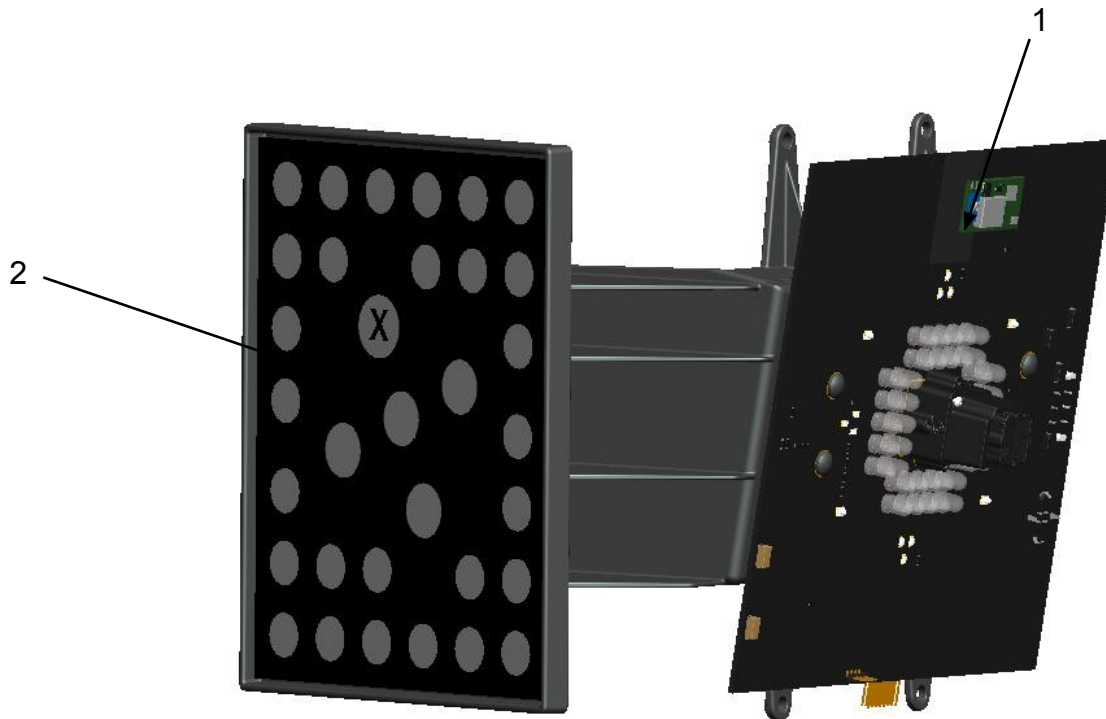

TEEMW653V3 - VAG SPARE PARTS

CAMERA PODS (CAM/TAR)

TEEWA553V3 - VAG SPARE PARTS

SYM	REQ	PART NO	DESCRIPTION
1	3	1-07424A	SCREW - PAN HD, 8-18 X 1/2
2	2	1-12724A	SCREW - #6-19 X 1/4 SELF TAP - TRI
3	2	1-12824A	SCREW - #6-19 X 1/2 SELF TAP - TRI
4	4	1-13204A2	SCREW - PHM, M4 X 10MM X 12MM
5	8	1-18206	SCREW - PHM, M3 X 12M W/ WASHER
6	4	1-5547	WASHER-LOCK, EXT, M4
7	2	5-2345	TIE - CABLE 4" LG X .10" WD
8	1	8-09919A	STRAIN RELIEF
9	1	EAA0381J27A	POD ASSY - V3D3, COMMON
10	1	EAA0381J29B	CAM-TAR ASM - V3400, OEM
11	1	EAC0116J08A	COVER - V3D3, SOLID, NA
		EAA0381J84A	COVER - WIRELESS UHR, SOLID, EU
12	1	EAC0116J12A	COVER - V3D3, FRONT, NA
		EAA0381J85A	COVER - WIRELESS, UHR, FRONT, EU
13	1	EAC0116J13A	COVER - V3D3, VODI, NA
		EAA0381J80A	VODI PLATE_B - EMI SHIELD
14	1	EAC0116J49A	COVER - TOP, 6X8, NA
		EAA0395J75A	COVER - TOP, 6X8, EU
15	1	EAC0116J50A	COVER - BOTTOM, 6X8, NA
		EAA0395J74A	COVER - BOTTOM, 6X8, EU
16	1	EAL0343J76A	ELECT/SERIAL LABEL
17	1	EAL0343J81A	GRAPHIC FACE PLATE - V3D2
18	1	EAW0235J48A	CABLE ASS'Y, ULTRA MOTOR CABLE
19	1	EAW0235J51A	CABLE ASSY-CAMERA, ULTRA ARAGO
20	1	EAW0235J82A	CABLE - POWER, COILED V3D3
21	1	EAW0235J87A	CABLE ASM - V3D3, COMM.

TEEMW653V3 - VAG SPARE PARTS

CAM/CAM ASSEMBLY

REF	REQ	PART NO	DESCRIPTION
1	1	EAK0277J97E	CAMERA SERVICE KIT.
2	1	EAK0305J79B	TARGET BRACKET ASSY

CAM/TARGET ASSEMBLY

POD CAR
EAA0381J27A

SYM	REQ	PART NO	DESCRIPTION
1	3	1-1548	WASHER-EXT,SHAKEPROOF 6MM
2	8	1-16341A	WASHER - FLAT (3MM), 9MM OD
3	8	1-20504A	SCREW PAN HEAD
4	4	1-38606A	MSCR PHIL PH W/LK M3X6MM
5	3	1-47909A	SCREW-HEX SOCKET H.CAP
6	1	EAA0381J32A	MOTOR/GEAR ASM., V3D3
7	6	EAC0116J05A	ROLLER - V3D3
8	6	EAM0088J16A	PIN - ROLLER, 3MM
9	1	EAM0088J20A	SLIDE CAR - V3D3, MACHINE ASSY
10	1	EAP0280J30A	CONTROL BOARD V3D3