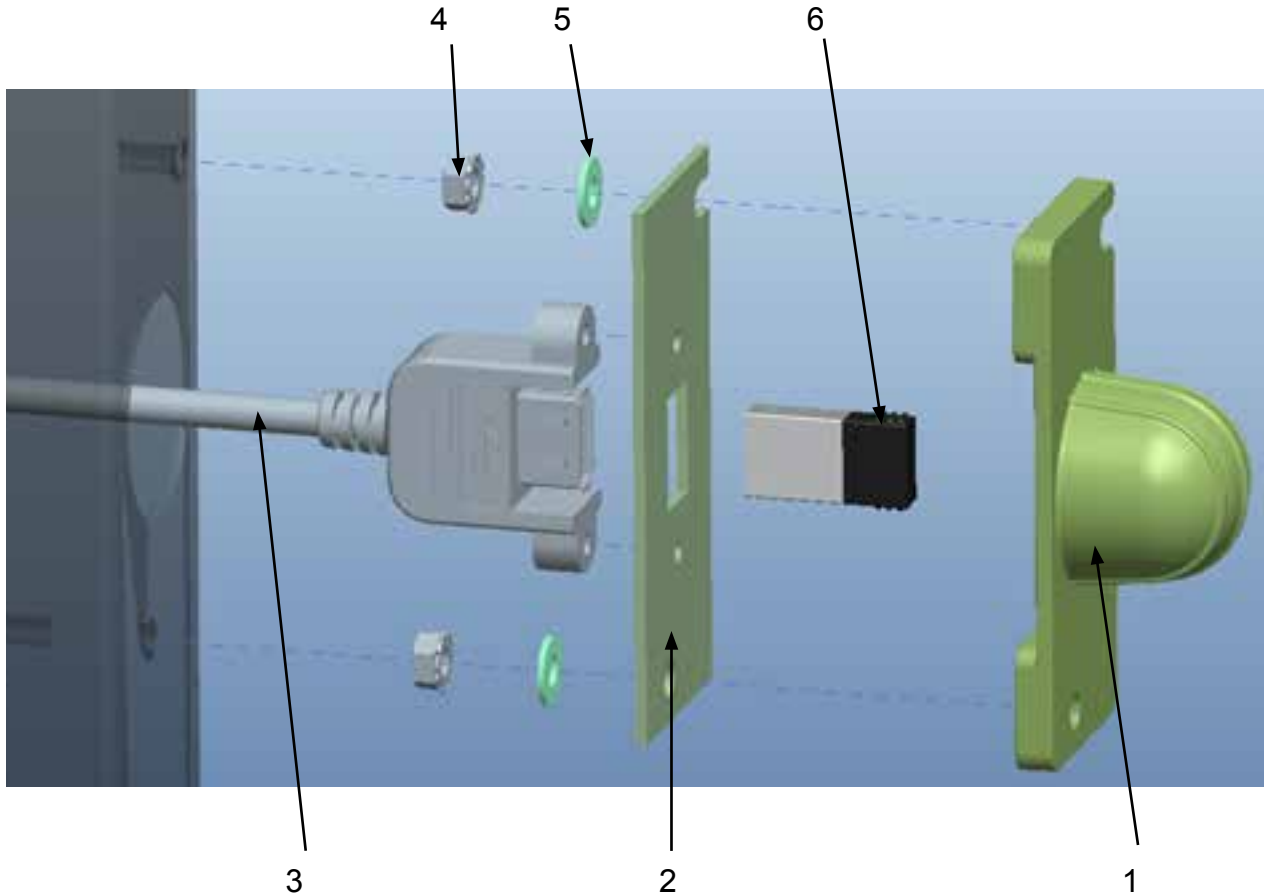

KIT USB RADIO

EAK0305J36A

REQ	ITEM	PART NUMBER	DESCRIPTION
1	1	EAC0105J44A	COVER - USB RADIO, PRISM CAB
1	2	EAS2119J47A	BRACKET - USB RADIO, SUPPORT
1	3	EAW0235J91A	CABLE ASM - USB RADIO (39.4" - 1M)
2	4	1-13533A	NUT - ESNA, M4
2	5	1122107	WASHER - FLAT, M4
1	6*	2-02639A	USB RADIO
1	6*	2-03039A	USB RADIO (TELEC APPROVED FOR JAPAN)

* NOT CONTAINED IN KIT