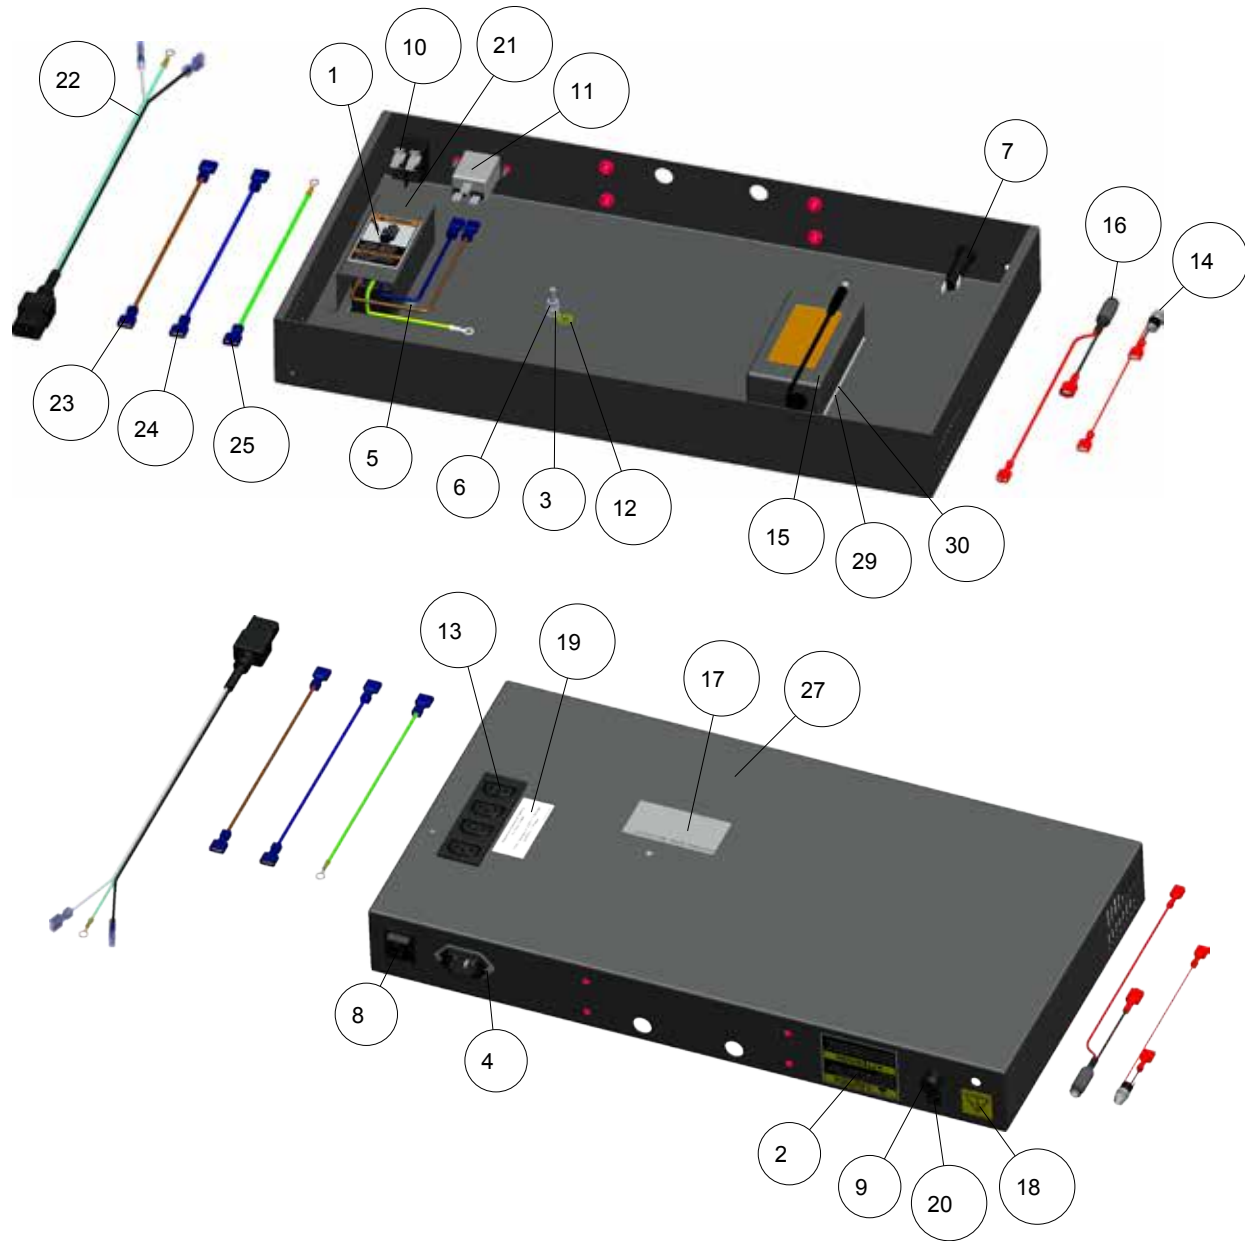

TEEWA553V3 - VAG SPARE PARTS

KIT USB RADIO

EAK0305J36A

REQ	ITEM	PART NUMBER	DESCRIPTION
1	1	EAC0105J44A	COVER - USB RADIO, PRISM CAB
1	2	EAS2119J47A	BRACKET - USB RADIO, SUPPORT
1	3	EAW0235J91A	CABLE ASM - USB RADIO (39.4" - 1M)
2	4	1-13533A	NUT - ESNA, M4
2	5	1122107	WASHER - FLAT, M4
1	6*	2-02639A	USB RADIO
1	6*	2-03039A	USB RADIO (TELEC APPROVED FOR JAPAN)

* NOT CONTAINED IN KIT

POWER BOX

EAA0421V02A

TEEWA553V3 - VAG SPARE PARTS

SYM	REQ	PART NO	DESCRIPTION
1	1	86465	LABEL-WARNING,SHOCK HAZARD
2	1	111245	LABEL-CAUTION,ELECTRICAL
3	3	1-3347	LOCKWASHER,INTERNAL TOOTH
4	2	1-18206	SCREW M3X12,PAN HD,BLK
5	2	1-15033	BARB NUT M3
6	2	1-13633A	BARB NUT M5
7	1	2-7651	SLO-BLO FUSE,(2 AMP, 250V)
8	1	2-14258A	SWITCH, PC IN BOX
9	1	2-15651A	FUSE HOLDER
10	2	2-31001A	TERMINAL -QUICK CONNECT
11	1	2-64448A	IEC 320-C14 AC RECEPTACLE
12	1	8-23762A	LABEL -EARTH SYMBOL
13	1	EAA0261P60B	IEC OUTLET
14	1	EAE0049J81A	CABLE ASM - SWITCHCRAFT
15	1	EAE0049J84A	POWER SUPPLY - ALIGNER
16	1	EAE0049J85A	CABLE ASM - DC BARREL (MALE)
17	1	EAL0343J76A	ELECT/SERIAL LABEL
18	1	EAL0345P54A	ELECTRICAL WARNING LABEL
19	1	EAL0415J15A	LABEL-ELECTRICAL RATING
20	1	EAL0415J61A	LABEL-FUSE, 2A
21	1	EAS2105J96B	COVER - OUTLET
22	1	EAW0235J74A	CORD - POWER,PC IN BOX
23	1	EAW0243P22A	LINK WIRE,BROWN
24	1	EAW0243P23A	LINK WIRE,BLUE
25	1	EAW0243P25A	LINK WIRE,GRN/YEL
26	2	5-2345	CABLE TIE
27	1	EAA0421V03A	CASE ASSY, ELECTRICAL SHELF,VAG
28	2	5-06945A	MOUNT,CABLE TIE
29	2	5-14526A	VELCRO HOOK,LAPTOP ADAPTOR HOLDER
30	2	5-14426A	VELCRO LOOP,LAPTOP ADAPTOR HOLDER