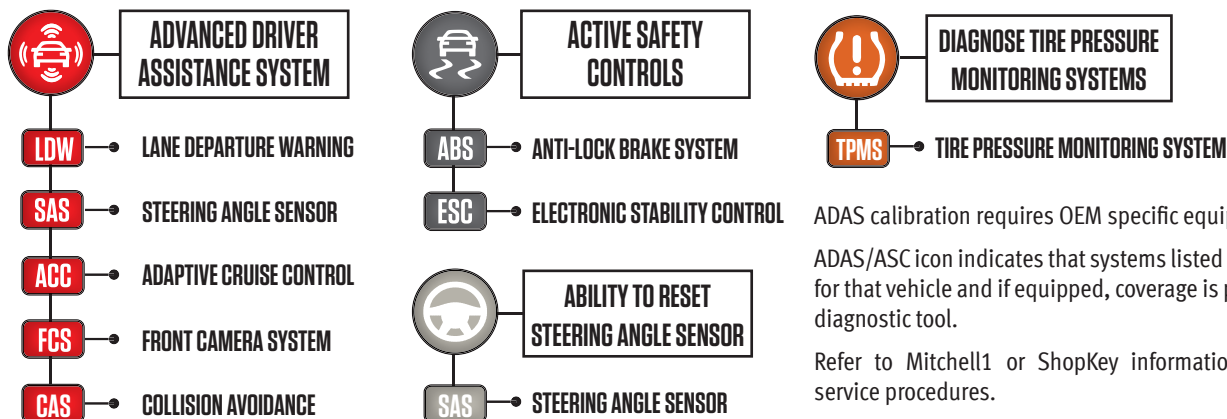

MODEL	YEARS				
A6	2007	SAS	ASC	ADAS	TPMS
A6	2008 - 2009	SAS	ASC	ADAS	TPMS
A6	2010	SAS	ASC	ADAS	TPMS
A6	2011	SAS	ASC	ADAS	TPMS
A6	2012	SAS	ASC	ADAS	TPMS
A6	2013	SAS	ASC	ADAS	TPMS
A6	2014 - 2015				
A6	2016	SAS		ADAS	TPMS
A6/ALLROAD	2001 - 2002		ASC		TPMS
A6/ALLROAD	2003		ASC		TPMS
A6/ALLROAD	2004		ASC		TPMS
A6/ALLROAD	2005	SAS	ASC	ADAS	TPMS
A6/ALLROAD	2006 - 2009	SAS	ASC	ADAS	TPMS
A6/A7/S6/S7	2014	SAS	ASC	ADAS	TPMS
A7	2012	SAS	ASC	ADAS	TPMS
A7	2013	SAS	ASC	ADAS	TPMS
A7	2014	SAS		ADAS	TPMS
A7	2015 - 2016	SAS		ADAS	TPMS
A8	1997 - 2000		ASC		TPMS
A8	2001		ASC		TPMS
A8	2002		ASC		TPMS
A8	2003 - 2004		ASC		TPMS

MODEL	YEARS				
A8	2005 - 2007	SAS	ASC	ADAS	TPMS
A8	2008	SAS	ASC		TPMS
A8	2009	SAS	ASC	ADAS	TPMS
A8	2010	SAS	ASC	ADAS	TPMS
A8	2011	SAS	ASC	ADAS	TPMS
A8	2012	SAS	ASC	ADAS	TPMS
A8	2013 - 2015				
A8	2016	SAS		ADAS	TPMS
A8/S8	2007				
A8/S8	2013 - 2014	SAS	ASC	ADAS	TPMS
ALLROAD	2013 - 2015				
ALLROAD	2016	SAS		ADAS	TPMS
ALLROAD QUATTRO	2005				
CABRIOLET	1992 - 1995		ASC		TPMS
CABRIOLET	1996 - 1998		ASC		TPMS
Q3	2015	SAS			TPMS
Q3	2016	SAS			TPMS
Q5	2005 - 2008	SAS	ASC		TPMS
Q5	2009	SAS	ASC	ADAS	
Q5	2010	SAS	ASC	ADAS	TPMS
Q5	2011	SAS	ASC		TPMS
Q5	2012	SAS	ASC		TPMS

SAFETY SYSTEM ALIGNMENT KEY

ADAS calibration requires OEM specific equipment.

ADAS/ASC icon indicates that systems listed above may be an option for that vehicle and if equipped, coverage is provided in the Snap-on diagnostic tool.

Refer to Mitchell1 or ShopKey information system for detailed service procedures.