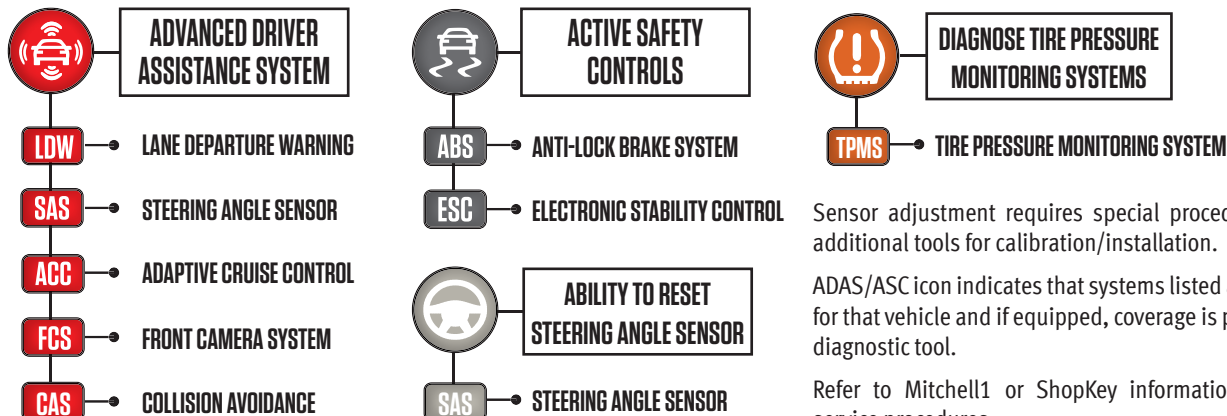

MODEL	YEARS				
SONATA HYBRID	2011	SAS	ASC		TPMS
SONATA HYBRID	2012 - 2013	SAS	ASC		TPMS
SONATA HYBRID	2014 - 2015	SAS	ASC		TPMS
SONATA HYBRID	2016	SAS	ASC	ADAS	TPMS
SONATA PLUG-IN	2016	SAS	ASC	ADAS	TPMS
TIBURON	1997 - 2001		ASC		
TIBURON	2003 - 2004		ASC		
TIBURON	2005 - 2006		ASC		
TIBURON	2007 - 2008		ASC		TPMS
TUCSON	2005 - 2009		ASC		TPMS
TUCSON	2010 - 2013	SAS	ASC		TPMS
TUCSON	2014 - 2015	SAS	ASC		TPMS
TUCSON	2016	SAS	ASC		TPMS
VELOSTER	2012 - 2013	SAS	ASC		TPMS
VELOSTER	2014 - 2016	SAS	ASC	ADAS	TPMS
VERACRUZ	2007 - 2010		ASC		TPMS
VERACRUZ	2011		ASC		TPMS
VERACRUZ	2012		ASC		TPMS
VERACRUZ	2013		ASC		TPMS
XG300	2001		ASC		
XG350	2002 - 2005		ASC		

SAFETY SYSTEM ALIGNMENT KEY

Sensor adjustment requires special procedures and may require additional tools for calibration/installation.

ADAS/ASC icon indicates that systems listed above may be an option for that vehicle and if equipped, coverage is provided in the Snap-on diagnostic tool.

Refer to Mitchell1 or ShopKey information system for detailed service procedures.