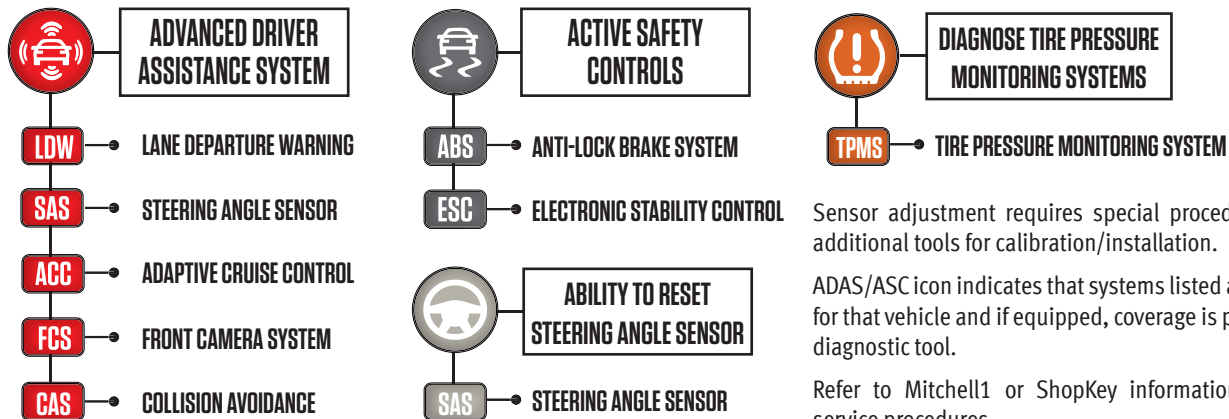

SAFETY SYSTEM ALIGNMENT KEY

Sensor adjustment requires special procedures and may require additional tools for calibration/installation.

ADAS/ASC icon indicates that systems listed above may be an option for that vehicle and if equipped, coverage is provided in the Snap-on diagnostic tool.