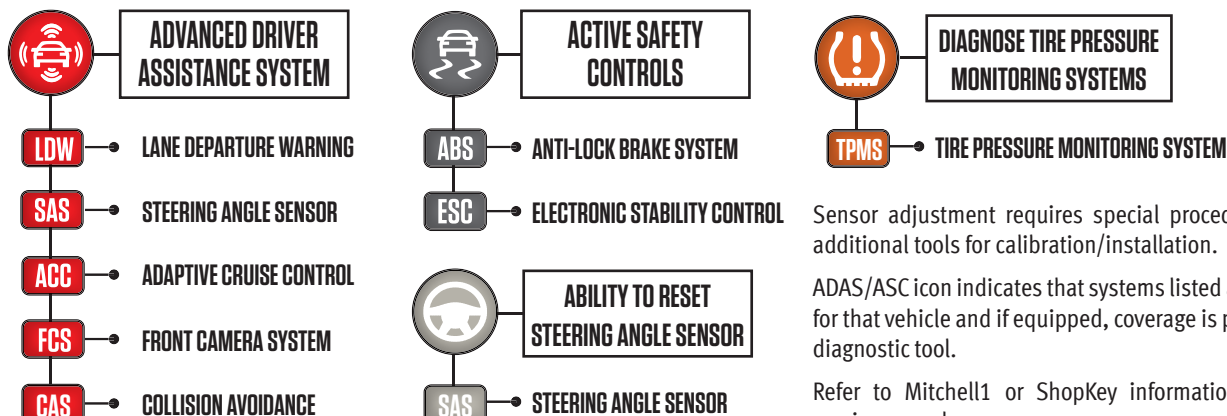

MODEL	YEARS				
CAPRICE	2015	SAS	ASC		TPMS
CAPRICE	2016	SAS	ASC	ADAS	TPMS
CAPRICE	2017	SAS	ASC	ADAS	TPMS
CAPTIVA SPORT	2012		ASC		TPMS
CAPTIVA SPORT	2013		ASC		TPMS
CAPTIVA SPORT	2014 - 2015		ASC		TPMS
CAVALIER	1992		ASC		
CAVALIER	1993 - 1995		ASC		
CAVALIER	1996 - 1999		ASC		
CAVALIER	2000 - 2004		ASC		
CAVALIER	2005		ASC		TPMS
CITY EXPRESS	2015	SAS	ASC		TPMS
CITY EXPRESS	2016	SAS	ASC		TPMS
CITY EXPRESS	2017	SAS	ASC		TPMS
COBALT	2005	SAS	ASC		
COBALT	2006	SAS	ASC		
COBALT	2007	SAS	ASC		
COBALT	2008 - 2010	SAS	ASC		TPMS
COLORADO	2004		ASC		
COLORADO	2005		ASC		
COLORADO	2006		ASC		
COLORADO	2007		ASC		TPMS

MODEL	YEARS				
COLORADO	2008		ASC		TPMS
COLORADO	2009 - 2012		ASC		TPMS
COLORADO	2015	SAS	ASC		TPMS
COLORADO	2016	SAS	ASC	ADAS	TPMS
COLORADO	2017	SAS	ASC	ADAS	TPMS
CORSICA	1991 - 1994		ASC		
CORSICA	1995 - 1996		ASC		
CORVETTE	1993		ASC		
CORVETTE	1994 - 1996		ASC		
CORVETTE	1997 - 1999		ASC		
CORVETTE	2000 - 2001		ASC		
CORVETTE	2002 - 2003		ASC		TPMS
CORVETTE	2004		ASC		TPMS
CORVETTE	2005		ASC		TPMS
CORVETTE	2006		ASC		TPMS
CORVETTE	2007 - 2008		ASC		TPMS
CORVETTE	2009	SAS	ASC		TPMS
CORVETTE	2010 - 2013	SAS	ASC		TPMS
CORVETTE	2014	SAS	ASC		TPMS
CORVETTE	2015	SAS	ASC		TPMS
CORVETTE	2016	SAS	ASC		TPMS
CORVETTE	2017	SAS	ASC		TPMS

SAFETY SYSTEM ALIGNMENT KEY

Sensor adjustment requires special procedures and may require additional tools for calibration/installation.

ADAS/ASC icon indicates that systems listed above may be an option for that vehicle and if equipped, coverage is provided in the Snap-on diagnostic tool.

Refer to Mitchell1 or ShopKey information system for detailed service procedures.