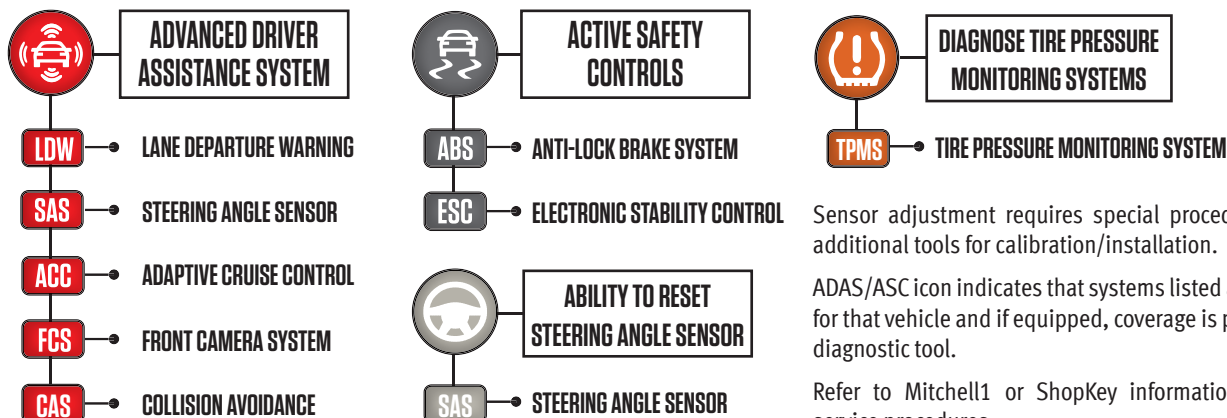

MODEL	YEARS				
CR-V	2003 - 2004		ASC		
CR-V	2005 - 2006	SAS	ASC		
CR-V	2007 - 2008	SAS	ASC		TPMS
CR-V	2009	SAS	ASC		TPMS
CR-V	2010	SAS	ASC		TPMS
CR-V	2011	SAS	ASC		TPMS
CR-V	2012	SAS	ASC		TPMS
CR-V	2013	SAS	ASC		TPMS
CR-V	2014	SAS	ASC		TPMS
CR-V	2015	SAS	ASC		TPMS
CR-V	2016	SAS	ASC		TPMS
CR-Z HYBRID	2011	SAS	ASC		TPMS
CR-Z HYBRID	2012 - 2013	SAS	ASC		TPMS
CR-Z HYBRID	2014	SAS	ASC		TPMS
CR-Z HYBRID	2015	SAS	ASC		TPMS
CR-Z HYBRID	2016	SAS	ASC		TPMS
ELEMENT	2003 - 2006		ASC		
ELEMENT	2007 - 2008	SAS	ASC		TPMS
ELEMENT	2009 - 2011	SAS	ASC		TPMS
FIT	2007		ASC		
FIT	2008		ASC		TPMS
FIT	2009 - 2010		ASC		TPMS

MODEL	YEARS				
FIT	2011	SAS	ASC		TPMS
FIT	2012 - 2013	SAS	ASC		TPMS
FIT	2014	SAS	ASC		TPMS
FIT	2015		ASC		TPMS
FIT	2016		ASC		TPMS
FIT EV	2013	SAS	ASC		
FIT EV	2014	SAS	ASC		TPMS
FIT EV	2015	SAS	ASC		TPMS
HRV	2016	SAS	ASC	ADAS	TPMS
INSIGHT	2000		ASC		
INSIGHT	2001		ASC		
INSIGHT	2002		ASC		
INSIGHT	2003 - 2006		ASC		
INSIGHT	2010	SAS	ASC		TPMS
INSIGHT	2011	SAS	ASC		TPMS
INSIGHT	2012 - 2013	SAS	ASC		TPMS
INSIGHT	2014	SAS	ASC		TPMS
INSIGHT	2015	SAS	ASC		TPMS
INSIGHT	2016	SAS	ASC		TPMS
ODYSSEY	1995 - 2002		ASC		
ODYSSEY	2003 - 2004		ASC		
ODYSSEY	2005 - 2008	SAS	ASC		TPMS

SAFETY SYSTEM ALIGNMENT KEY

Sensor adjustment requires special procedures and may require additional tools for calibration/installation.

ADAS/ASC icon indicates that systems listed above may be an option for that vehicle and if equipped, coverage is provided in the Snap-on diagnostic tool.

Refer to Mitchell1 or ShopKey information system for detailed service procedures.